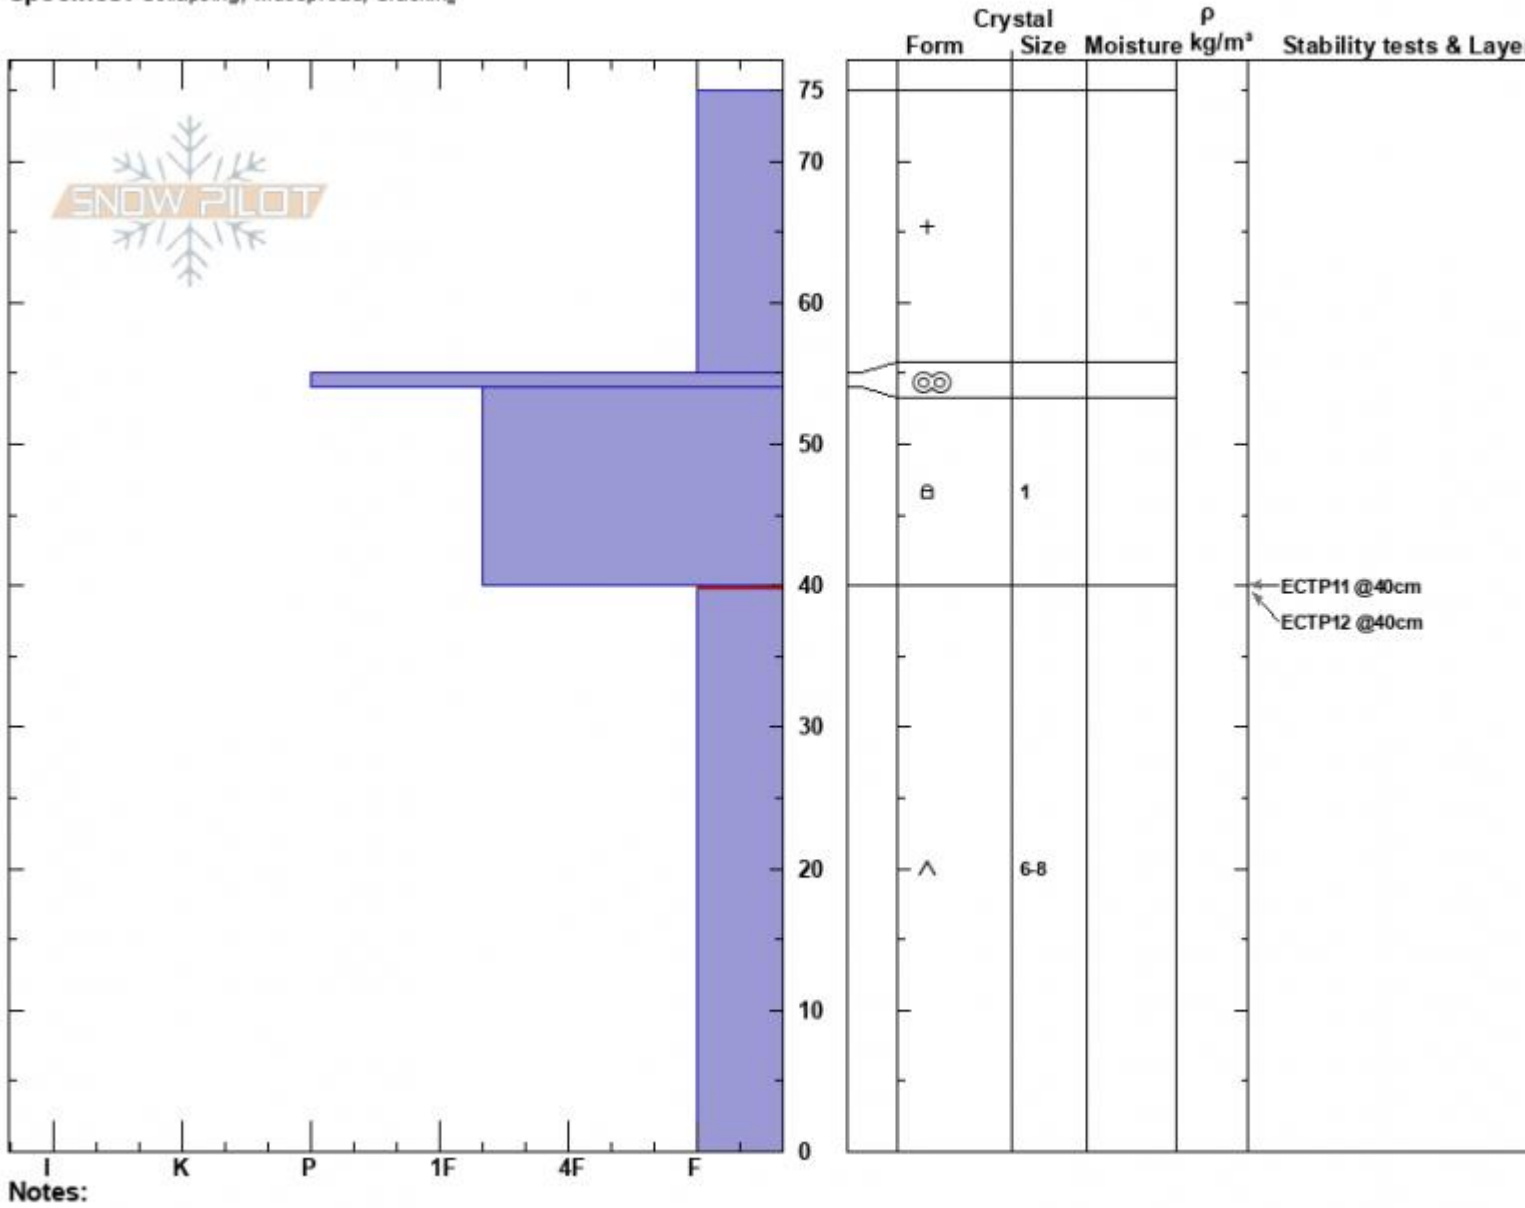

Skillet
 Madison Range-S
 MT
 Elevation: 8900 ft
 Aspect: 120°
 Specifics: Collapsing, widespread, Cracking

Dave Zinn
 02/05/2024 - 12:00pm
 Co-ord: 44.97246N, -111.09705W
 Slope Angle: 30°
 Wind Loading: no

Stability: Very Poor
 Air Temperature:
 Sky Cover: OVC
 Precipitation: NO
 Wind: S Moderate

HS:75
 PF:70
 Layer Notes:
 40-0cm: Problematic layer

Advisory Region
 Southern Madison
 Longitude
 -111.10W
 Latitude
 44.96N

Avalanche Details: [Widespread Collapsing and Shooting Cracks at Bacon Rind](#)
 Southern Madison, 2024-02-05