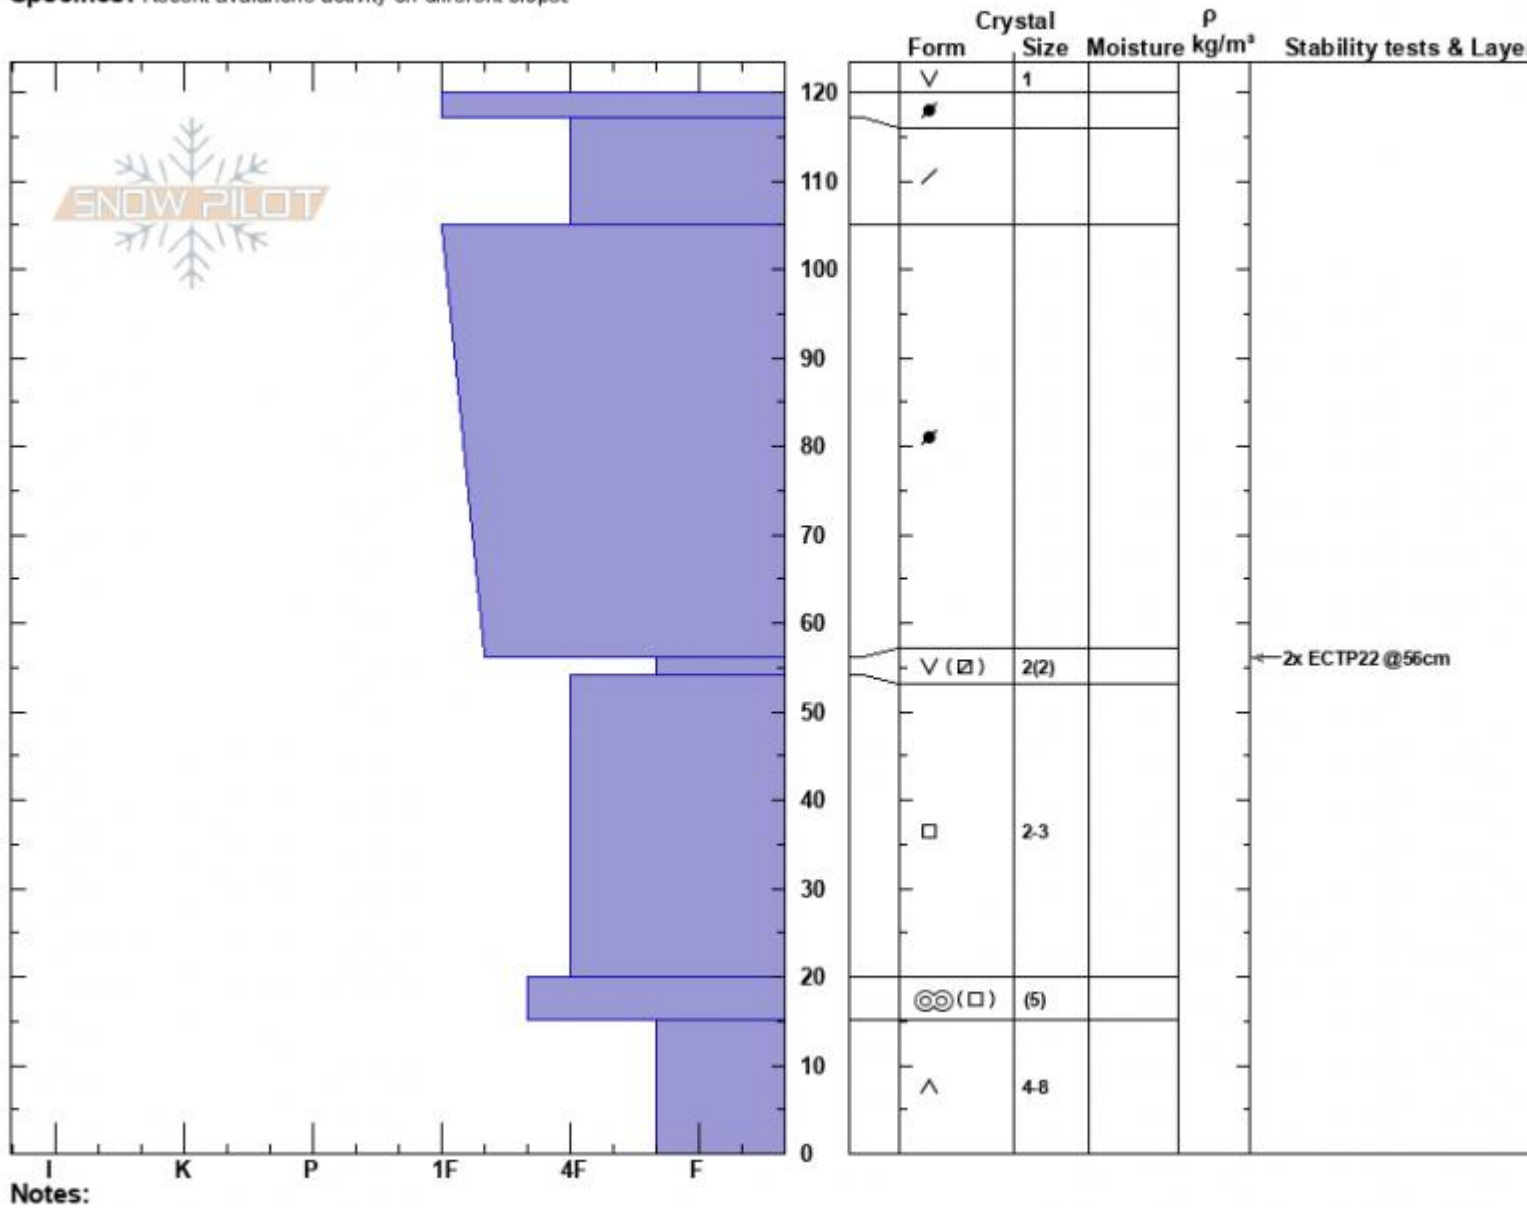

Frazier Basin  
 Bridger Range  
 MT  
 Elevation: 8800 ft  
 Aspect: 40°  
 Specifics: Recent avalanche activity on different slopes

Ian Hoyer  
 01/30/2024 - 12:00pm  
 Co-ord: 45.92039N, -110.97757W  
 Slope Angle: 33°  
 Wind Loading: previous

Stability: Fair  
 Air Temperature:  
 Sky Cover: CLR  
 Precipitation: NO  
 Wind: N Light Breeze

HS:120  
 PF:20 56-54cm:Problematic layer  
 PS:5

Advisory Region  
 Bridger Range  
 Longitude  
 -110.96W  
 Latitude  
 45.90N  
 Bridger Range, 2024-01-30