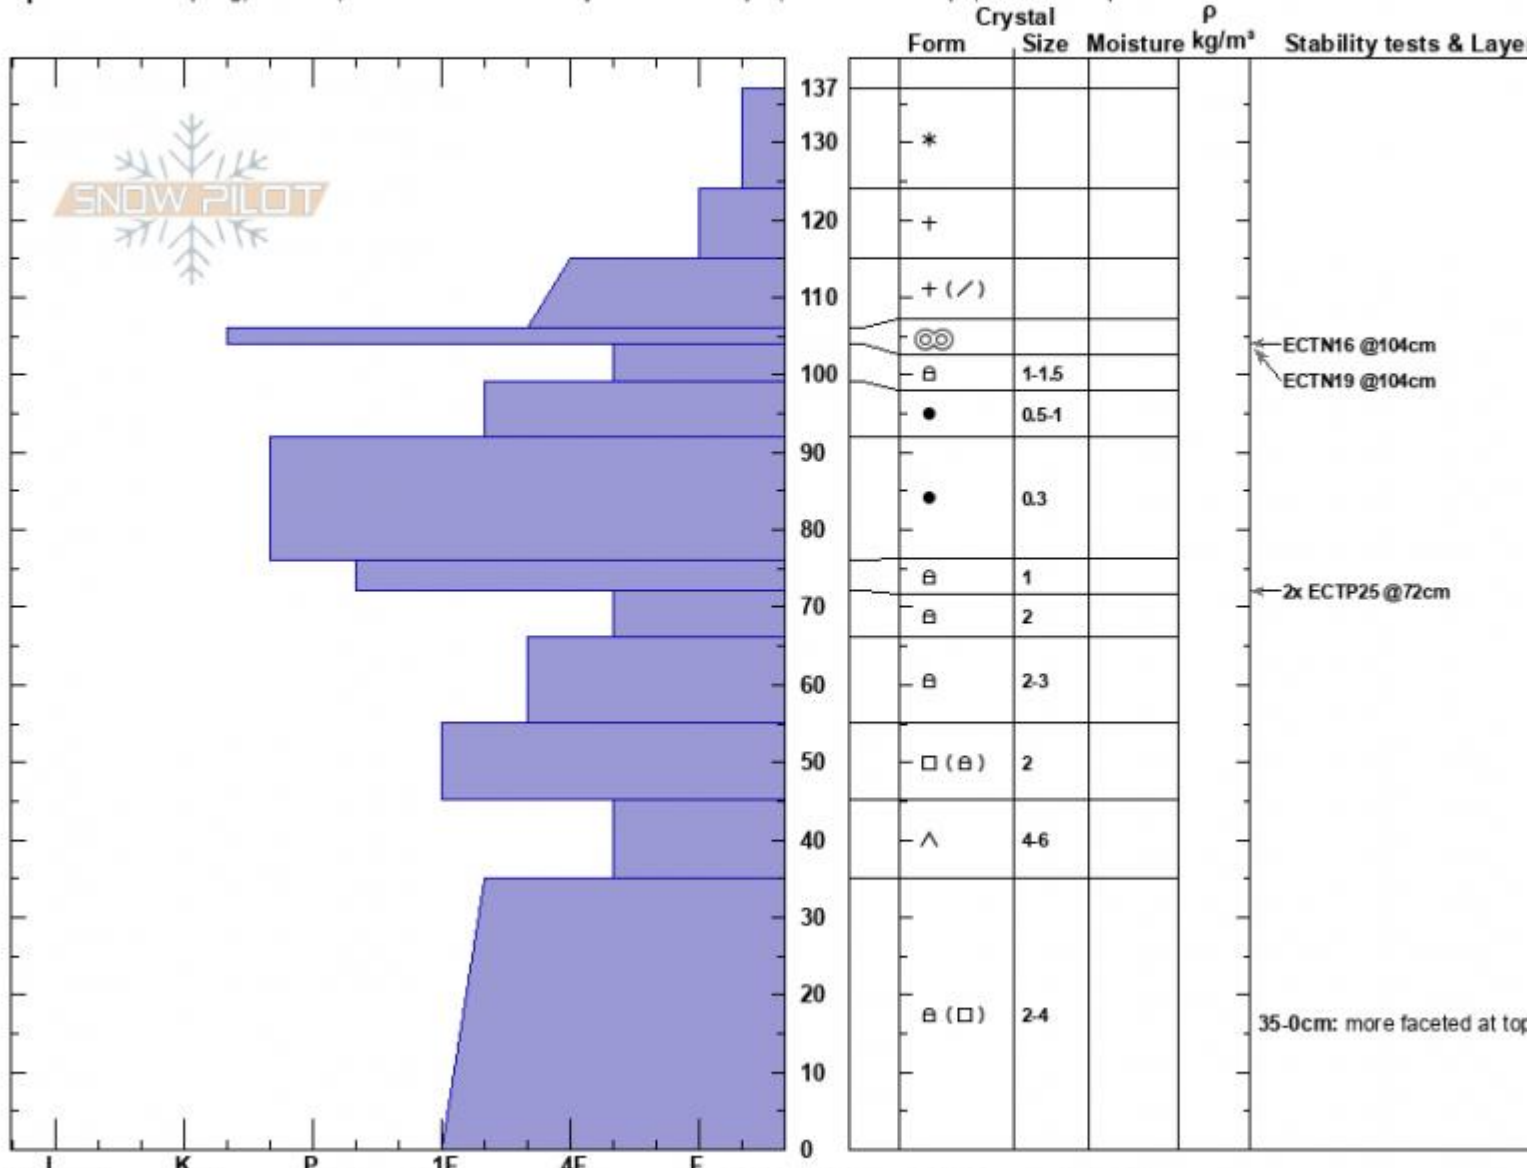

West Henderson  
 Cooke City  
 MT  
 Elevation: 9645 ft  
 Aspect: 240°

Alex Marienthal  
 02/08/2024 - 10:30am  
 Co-ord: 45.04439N, -109.94291W  
 Slope Angle: 21°  
 Wind Loading: no

Stability: Poor  
 Air Temperature: -5°C  
 Sky Cover: OVC  
 Precipitation: S2  
 Wind: N Light Breeze

HS:137  
 PF:40  
 PS:20  
**Layer Notes:**  
 72-66cm: Problematic layer  
 35-0cm: more faceted at top

**Specifics:** Collapsing, localized; Recent avalanche activity on different slopes; Ski tracks on slope; We skied slope

**Notes:** New snow above crust fell since 2/3, measured 12" snow = 1" SWE. Top 4" fell over last 12 hours = 0.1" SWE

Advisory Region  
 Cooke City  
 Longitude  
 -109.95W  
 Latitude  
 45.05N  
 Cooke City, 2024-02-09