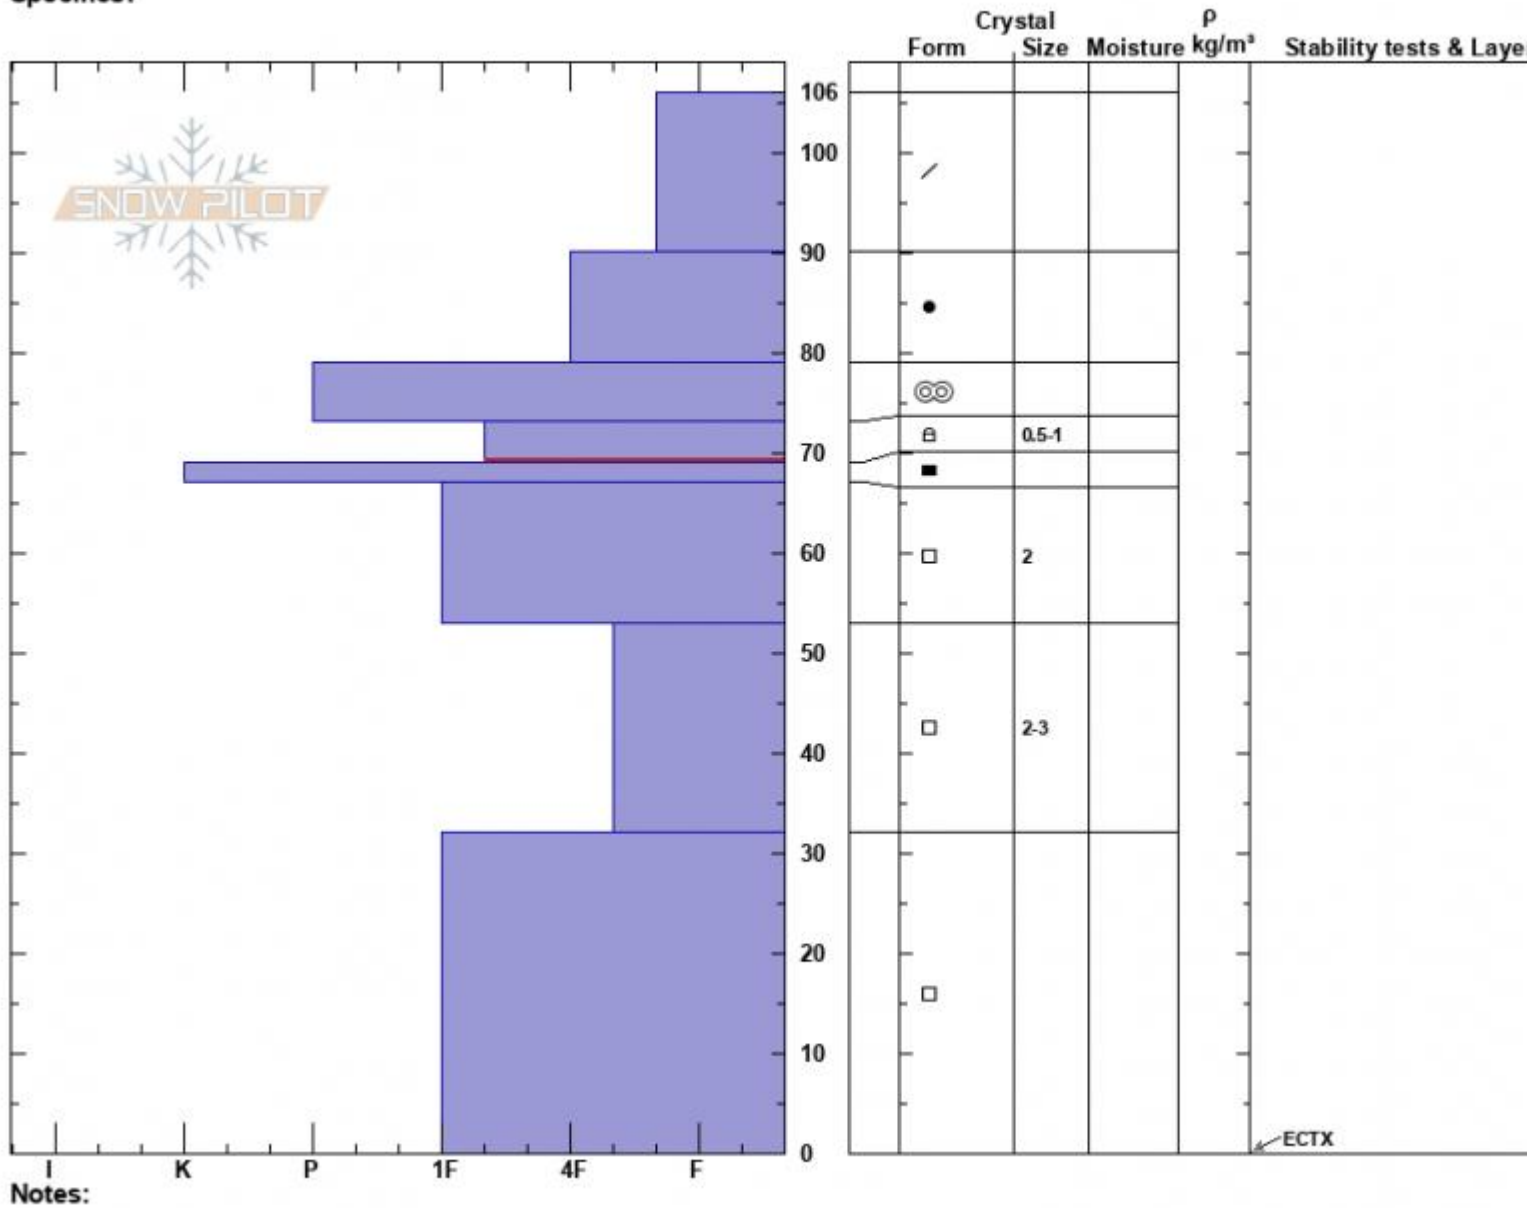

The Throne South  
 Bridger Range  
 MT  
 Elevation: 8380 ft  
 Aspect: 190°  
 Specifics:

Zach Peterson  
 02/21/2024 - 11:35am  
 Co-ord: 45.88206N, -110.95238W  
 Slope Angle: 23°  
 Wind Loading: no

Stability: Good  
 Air Temperature:  
 Sky Cover: CLR  
 Precipitation: NO  
 Wind: Calm

HS:106 Layer Notes:  
 PF:20 73-69cm:Problematic layer

Notes:  
 Advisory Region  
 Bridger Range  
 Longitude  
 -110.95W  
 Latitude  
 45.88N  
 Bridger Range, 2024-02-22