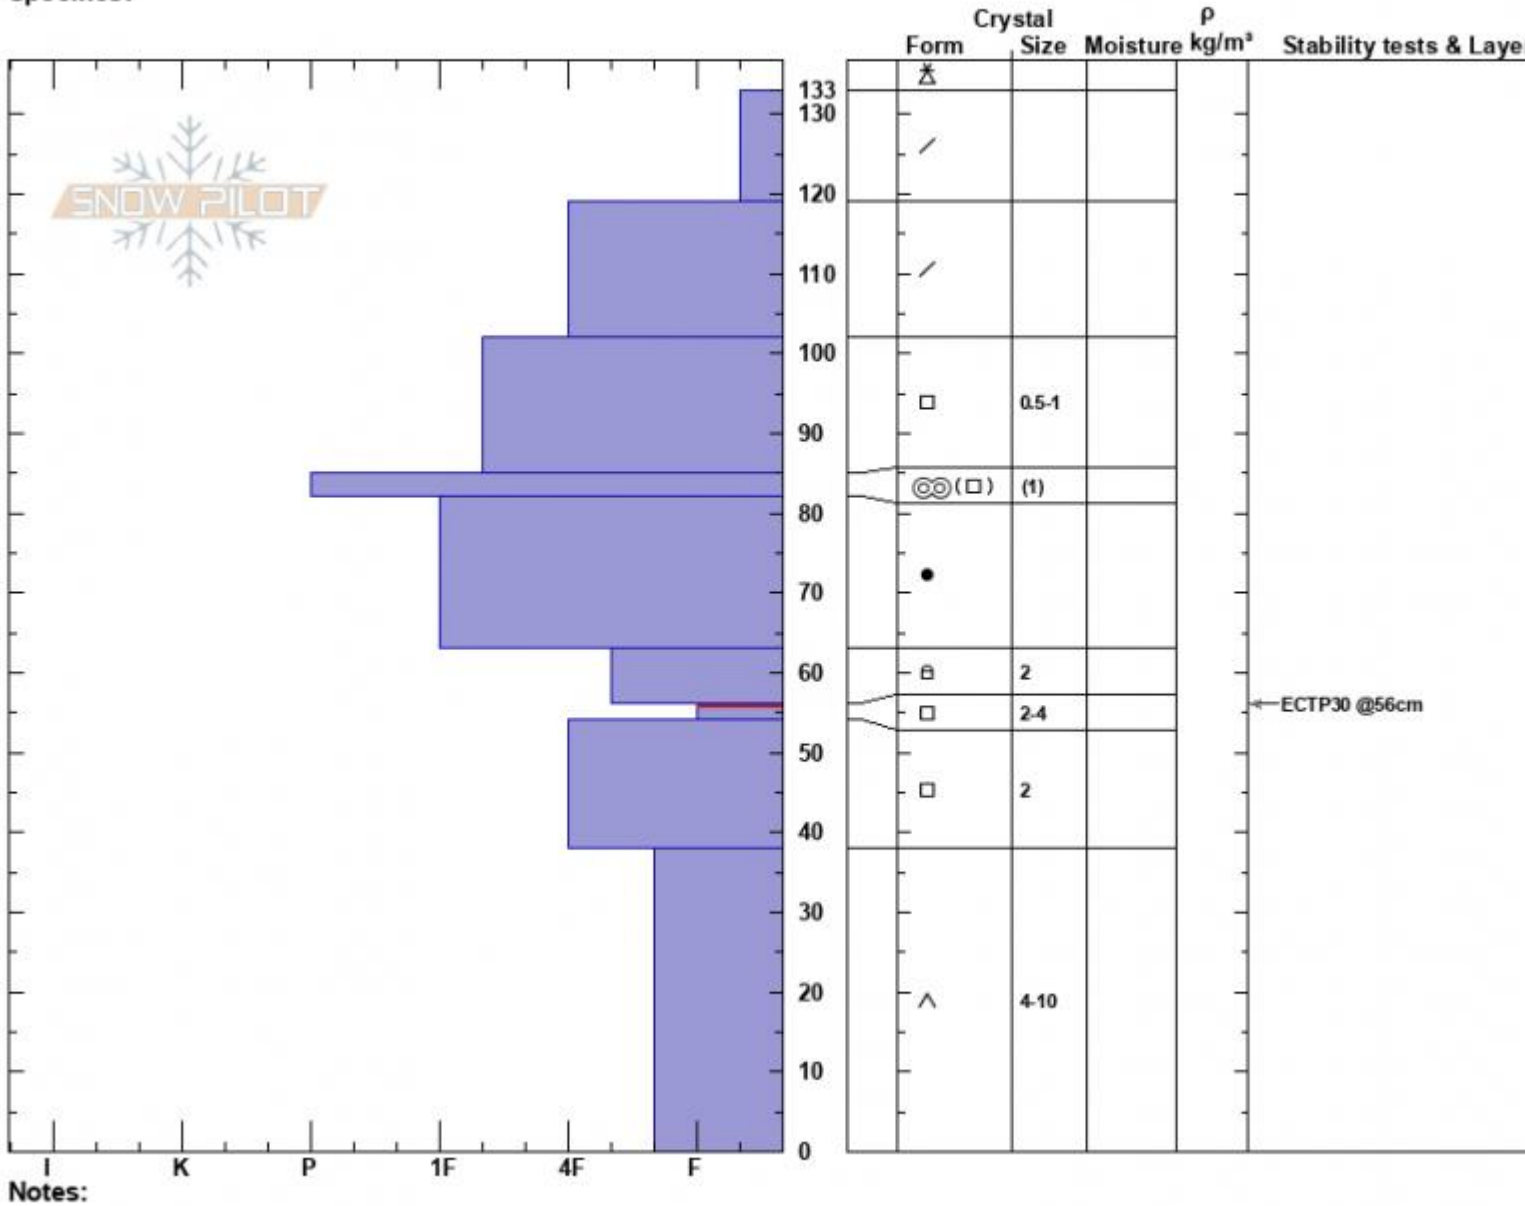

Below Divide Peak  
 Gallatin Range-N  
 MT  
 Elevation: 9280 ft  
 Aspect: 119°  
 Specifics:

Zach Peterson  
 02/22/2024 - 1:30pm  
 Co-ord: 45.40102N, -110.96883W  
 Slope Angle: 22°  
 Wind Loading: no

Stability: Fair  
 Air Temperature:  
 Sky Cover: BKN  
 Precipitation: S-1  
 Wind: Light Breeze

HS:133 Layer Notes:  
 PF:25 56-54cm:Problematic layer

Advisory Region  
 Northern Gallatin  
 Longitude  
 -110.98W  
 Latitude  
 45.40N  
 Northern Gallatin, 2024-02-22