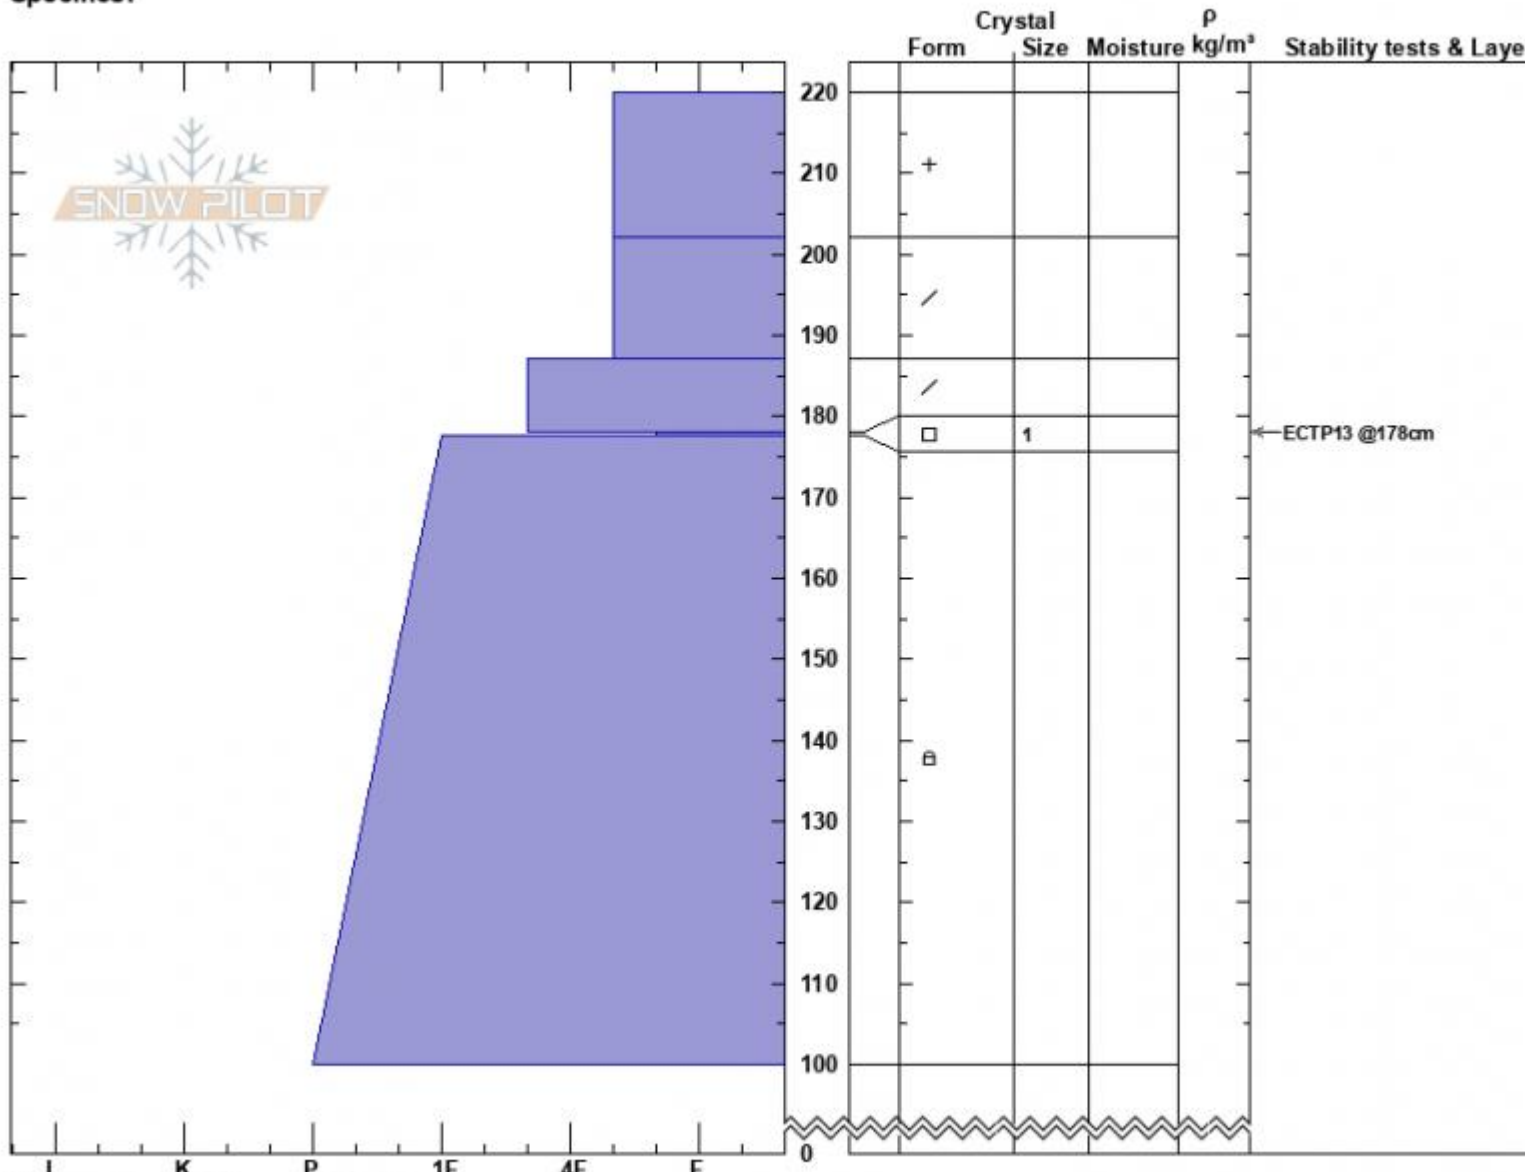

Yale Crk
 Centennial Range
 MT
 Elevation: 9111 ft
 Aspect: 75°
 Specifics:

Alex Marienthal
 03/01/2024 - 1:25pm
 Co-ord: 44.55458N, -111.46592W
 Slope Angle: 26°
 Wind Loading: previous

Stability: Fair
 Air Temperature: -6°C
 Sky Cover: OVC
 Precipitation: S2
 Wind: W Calm

HS:220 **Layer Notes:**
 178-177.5cm: Problematic layer

Notes: The top 5.5" of snow = 0.9" SWE
 Top 8" = 1.2" SWE
 Top 14" = 2.0" SWE (measured with Snowmetrics SWE tube)

Advisory Region
 Island Park
 Longitude
 -111.44W
 Latitude
 44.56N
 Island Park, 2024-03-01