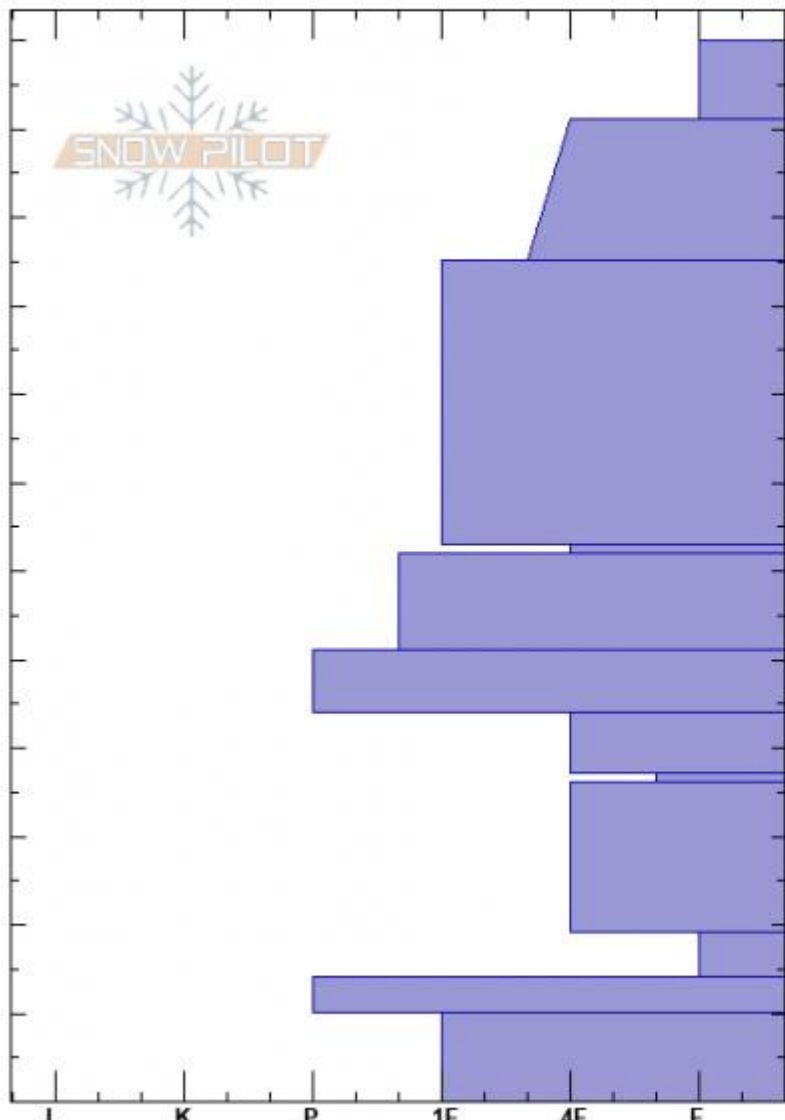

USGS Site
 Lionhead Range
 MT
 Elevation: 8130 ft
 Aspect: 33°
 Specifics:

Zach Peterson
 02/29/2024 - 11:30am
 Co-ord: 44.69459N, -111.29700W
 Slope Angle: 1°
 Wind Loading: no

Stability:
 Air Temperature:
 Sky Cover: OVC
 Precipitation: NO
 Wind: Light Breeze

HS:120 Layer Notes:
 PF:25 37-36cm:Problematic layer

Crystal Form	Crystal Size	Moisture	ρ kg/m ³	Stability tests & Layer
+				
/				
•	0.3			
⊙(□)	(2)			
□	1-2			
⊖	1-2			
□	2-3			
∨	6			
□	2-4			
□	3-5			← ECTP27 @19cm
⊙				
^ (Δ)	4-6			

Notes:

Advisory Region
 Lionhead Range
 Longitude
 -111.32W

Latitude

44.71N

Lionhead Range, 2024-02-29