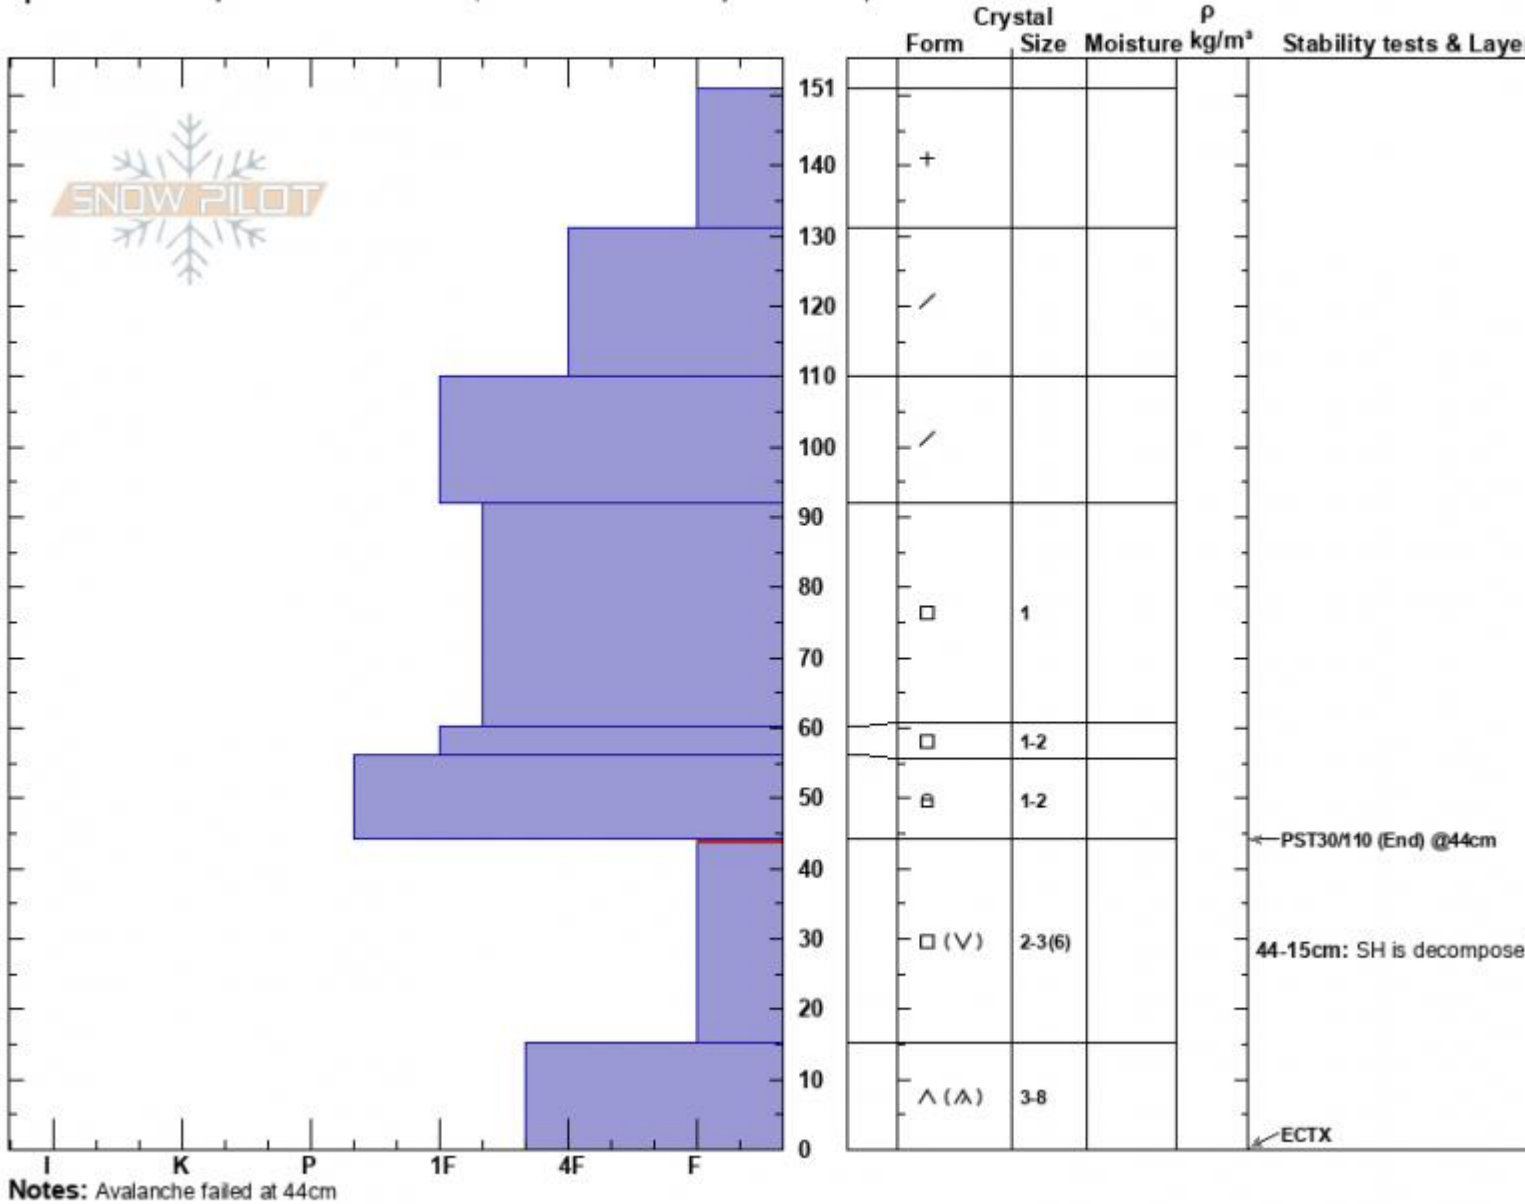

Bacon Rind Avalanche
 Madison Range-S
 MT
 Elevation: 8295 ft
 Aspect: 65°
 Specifics: Pit is adjacent to avalanche: crown; Recent avalanche activity on similar slopes

Dave Zinn
 03/04/2024 - 12:30pm
 Co-ord: 44.96901N, -111.09122W
 Slope Angle: 33°
 Wind Loading: no

Stability: Poor
 Air Temperature:
 Sky Cover: OVC
 Precipitation: S-1
 Wind: Light Breeze

HS:151 Layer Notes:
 44-15cm: SH is decomposed at t
 44-15cm: Problematic layer

Advisory Region
 Southern Madison
 Longitude
 -111.10W
 Latitude
 44.96N

Avalanche Details: [Two Avalanches Near Bacon Rind Uptrack](#)
 Southern Madison, 2024-03-06