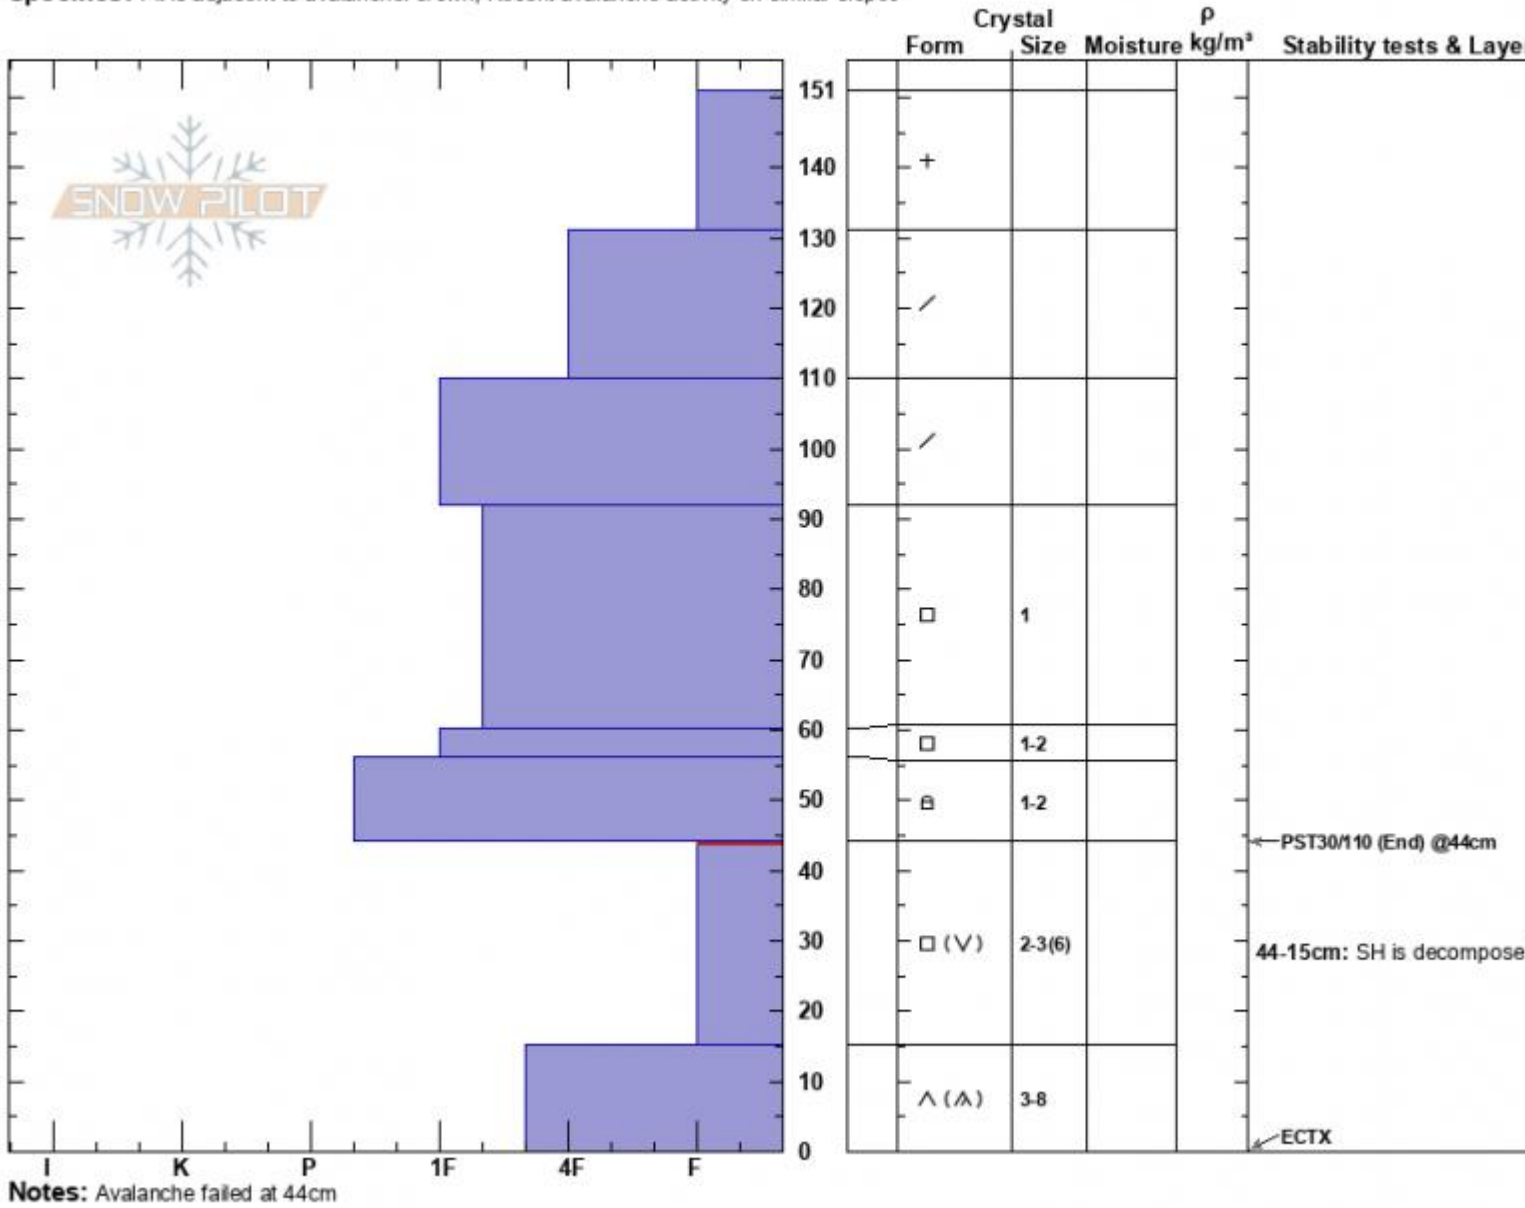

Bacon Rind Avalanche  
 Madison Range-S  
 MT  
 Elevation: 8295 ft  
 Aspect: 65°  
 Specifics: Pit is adjacent to avalanche: crown; Recent avalanche activity on similar slopes

Dave Zinn  
 03/04/2024 - 12:30pm  
 Co-ord: 44.96901N, -111.09122W  
 Slope Angle: 33°  
 Wind Loading: no

Stability: Poor  
 Air Temperature:  
 Sky Cover: OVC  
 Precipitation: S-1  
 Wind: Light Breeze

HS:151 **Layer Notes:**  
 44-15cm: SH is decomposed at t  
 44-15cm: Problematic layer

Advisory Region  
 Southern Madison  
 Longitude  
 -111.10W  
 Latitude  
 44.96N

**Avalanche Details:** [Two Avalanches Near Bacon Rind Uptrack](#)  
 Southern Madison, 2024-03-06