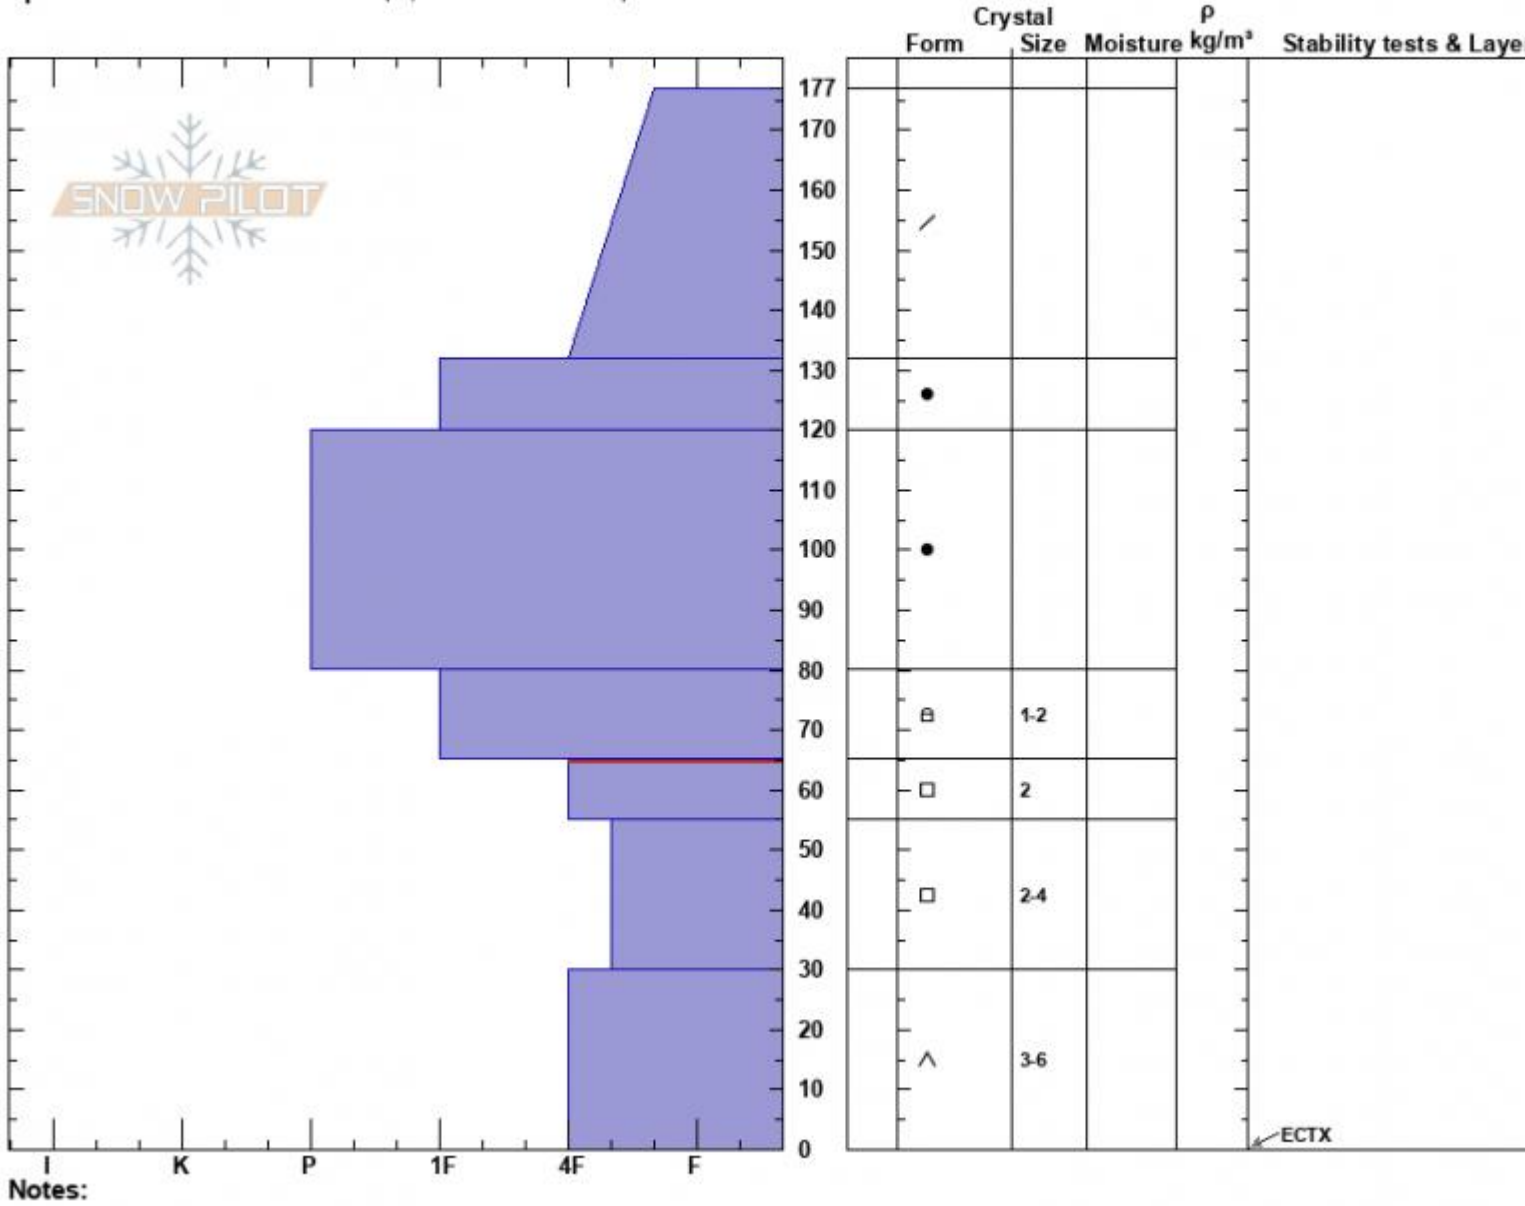

Portal Creek
 Gallatin Range-N
 MT
 Elevation: 9400 ft
 Aspect: 5°
 Specifics: Snowmobile tracks on slope; We snowmobiled slope

Ian Hoyer
 03/20/2024 - 11:00am
 Co-ord: 45.22691N, -111.11935W
 Slope Angle: 30°
 Wind Loading: no

Stability: Fair
 Air Temperature:
 Sky Cover: FEW
 Precipitation: NO
 Wind: Calm

HS:177 Layer Notes:
 PF:30 65-55cm:Problematic layer

Notes:
 Advisory Region
 Northern Gallatin
 Longitude
 -111.14W
 Latitude
 45.29N
 Northern Gallatin, 2024-03-20