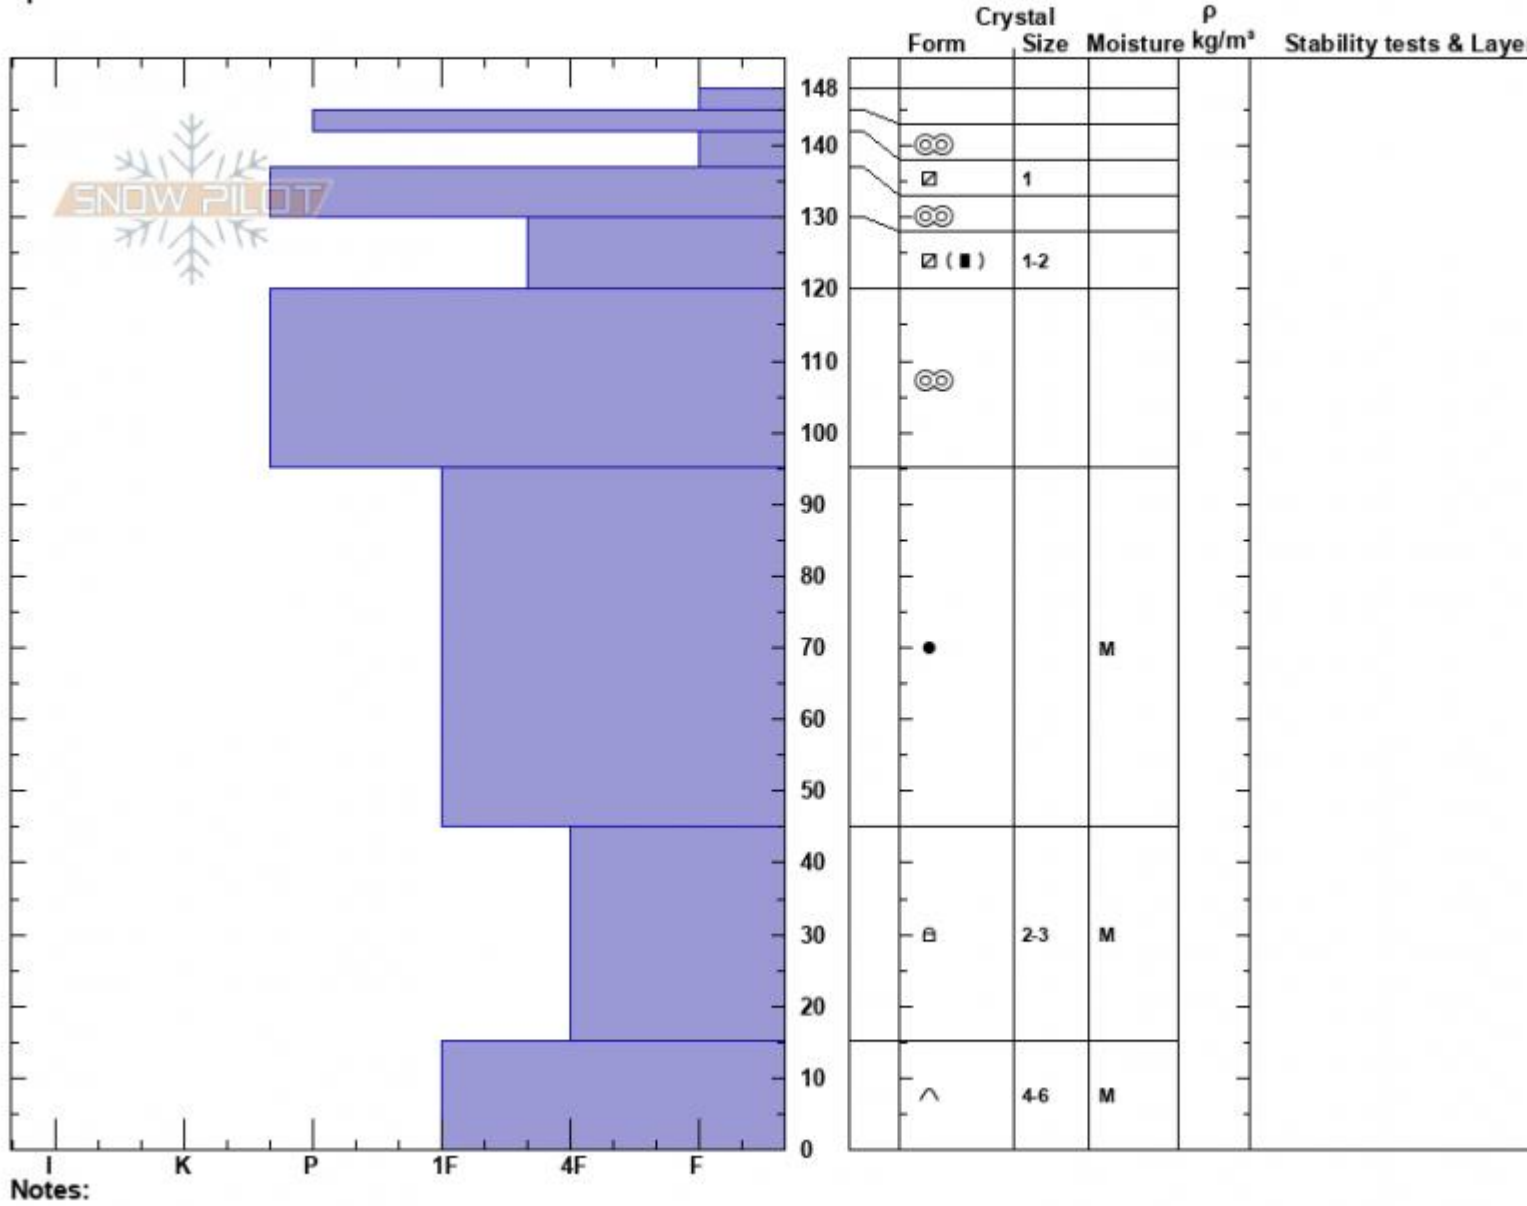

Wilderness Boundary
 Madison Range-S
 MT
 Elevation: 8800 ft
 Aspect: 250°
 Specifics:

Dave Zinn
 03/26/2024 - 11:00am
 Co-ord: 44.97682N, -111.35901W
 Slope Angle: 20°
 Wind Loading: no

Stability: Good
 Air Temperature:
 Sky Cover: SCT
 Precipitation: S-1
 Wind: Calm

HS:148
 PF:15
 Layer Notes:

Advisory Region
 Southern Madison
 Longitude
 -111.27W
 Latitude
 45.06N
 Southern Madison, 2024-03-26