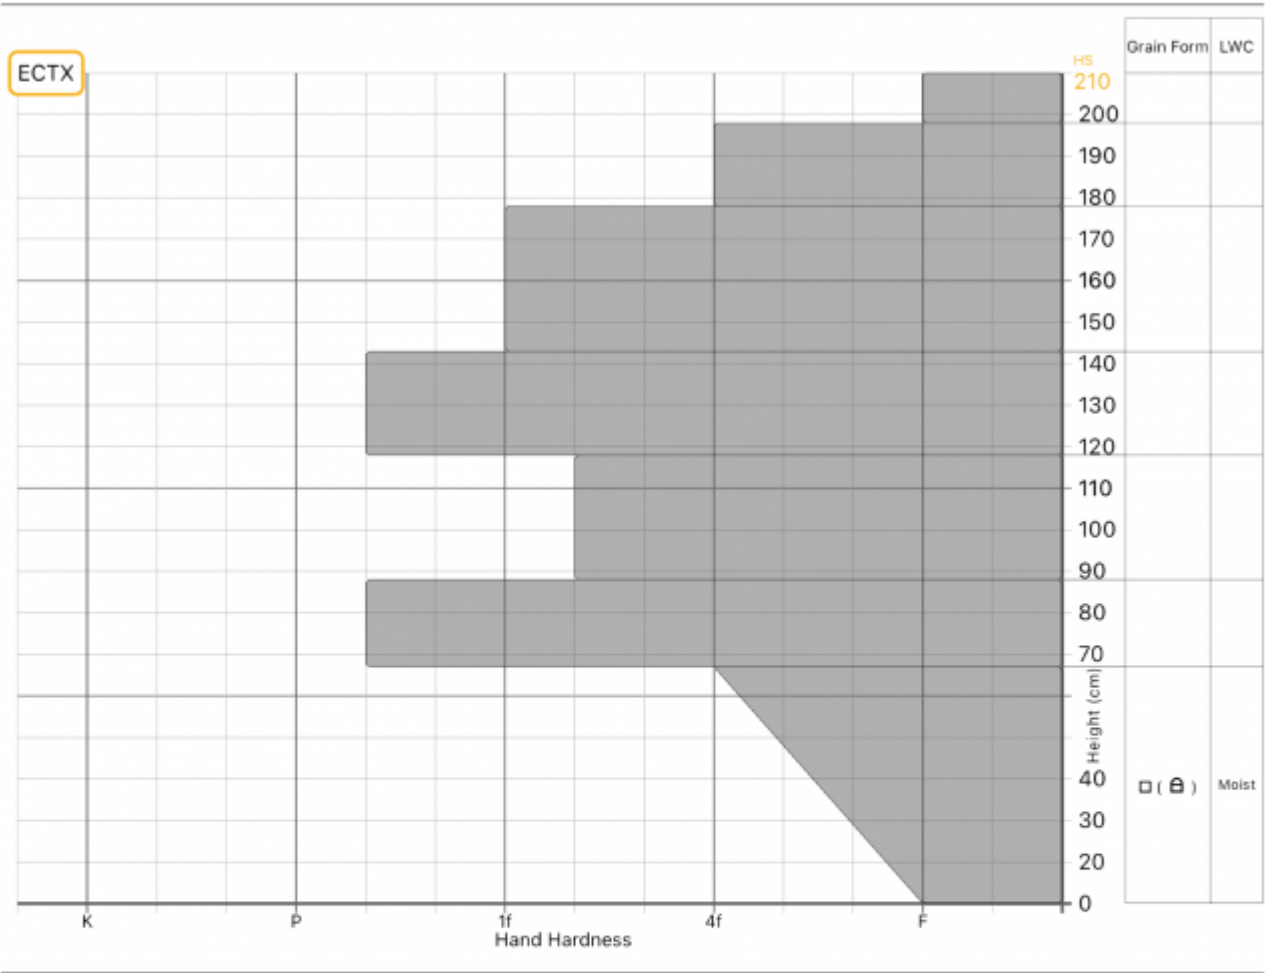

Profile Name: Republic Creek

**General**  
 🕒 Date: 2024-03-24 14:13:00.000  
 👤 Observer: Joe Trovato  
 🏠 Org: Propagation Labs

**Location**  
 📍 Elevation: 9536ft  
 🌬️ Aspect: W  
 📐 Slope: 27°  
 📍 Lat/Lng: 44.9853,-109.9270

**Weather**  
 🌡️ Air Temperature: ?  
 ☁️ Sky Cover: ?  
 ❄️ Precipitation: ?  
 🌬️ Wind: ?  
 🌀 Blowing Snow: ?

**Snow Conditions**  
 📏 Total Snow Depth (HS): 210cm  
 ❄️ Surface Grain: ?  
 🚶 Foot Pen: ?  
 🛷 Ski Pen: ?

Notes:

Advisory Region  
 Cooke City  
 Longitude  
 -109.94W  
 Latitude  
 44.99N  
 Cooke City, 2024-03-27