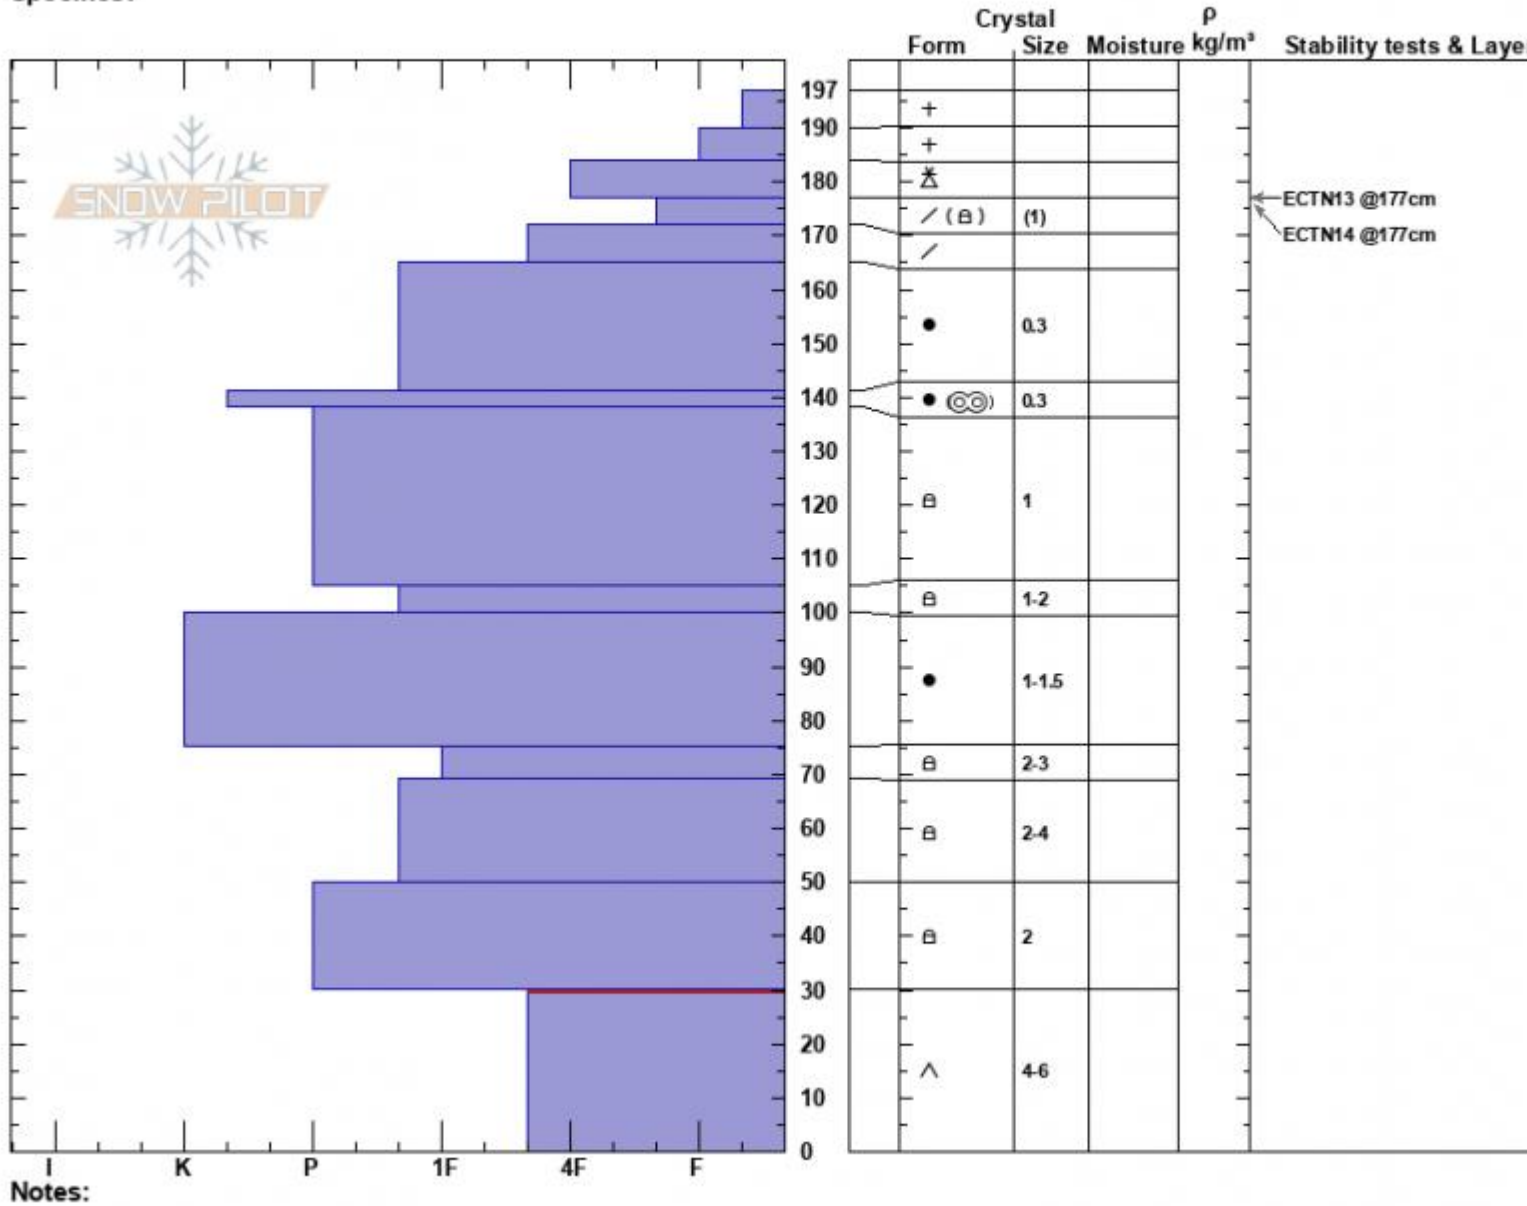

First Yellow Mule
 Madison Range-N
 MT
 Elevation: 9400 ft
 Aspect: 11°
 Specifics:

Zach Peterson
 03/24/2024 - 11:10am
 Co-ord: 45.17495N, -111.37992W
 Slope Angle: 12°
 Wind Loading: yes

Stability: Good
 Air Temperature:
 Sky Cover: OVC
 Precipitation: S-1
 Wind: N Light Breeze

HS:197
 PF:35
 Layer Notes:
 30-0cm: Problematic layer

Advisory Region
 Northern Madison
 Longitude
 -111.38W
 Latitude
 45.17N
 Northern Madison, 2024-03-24