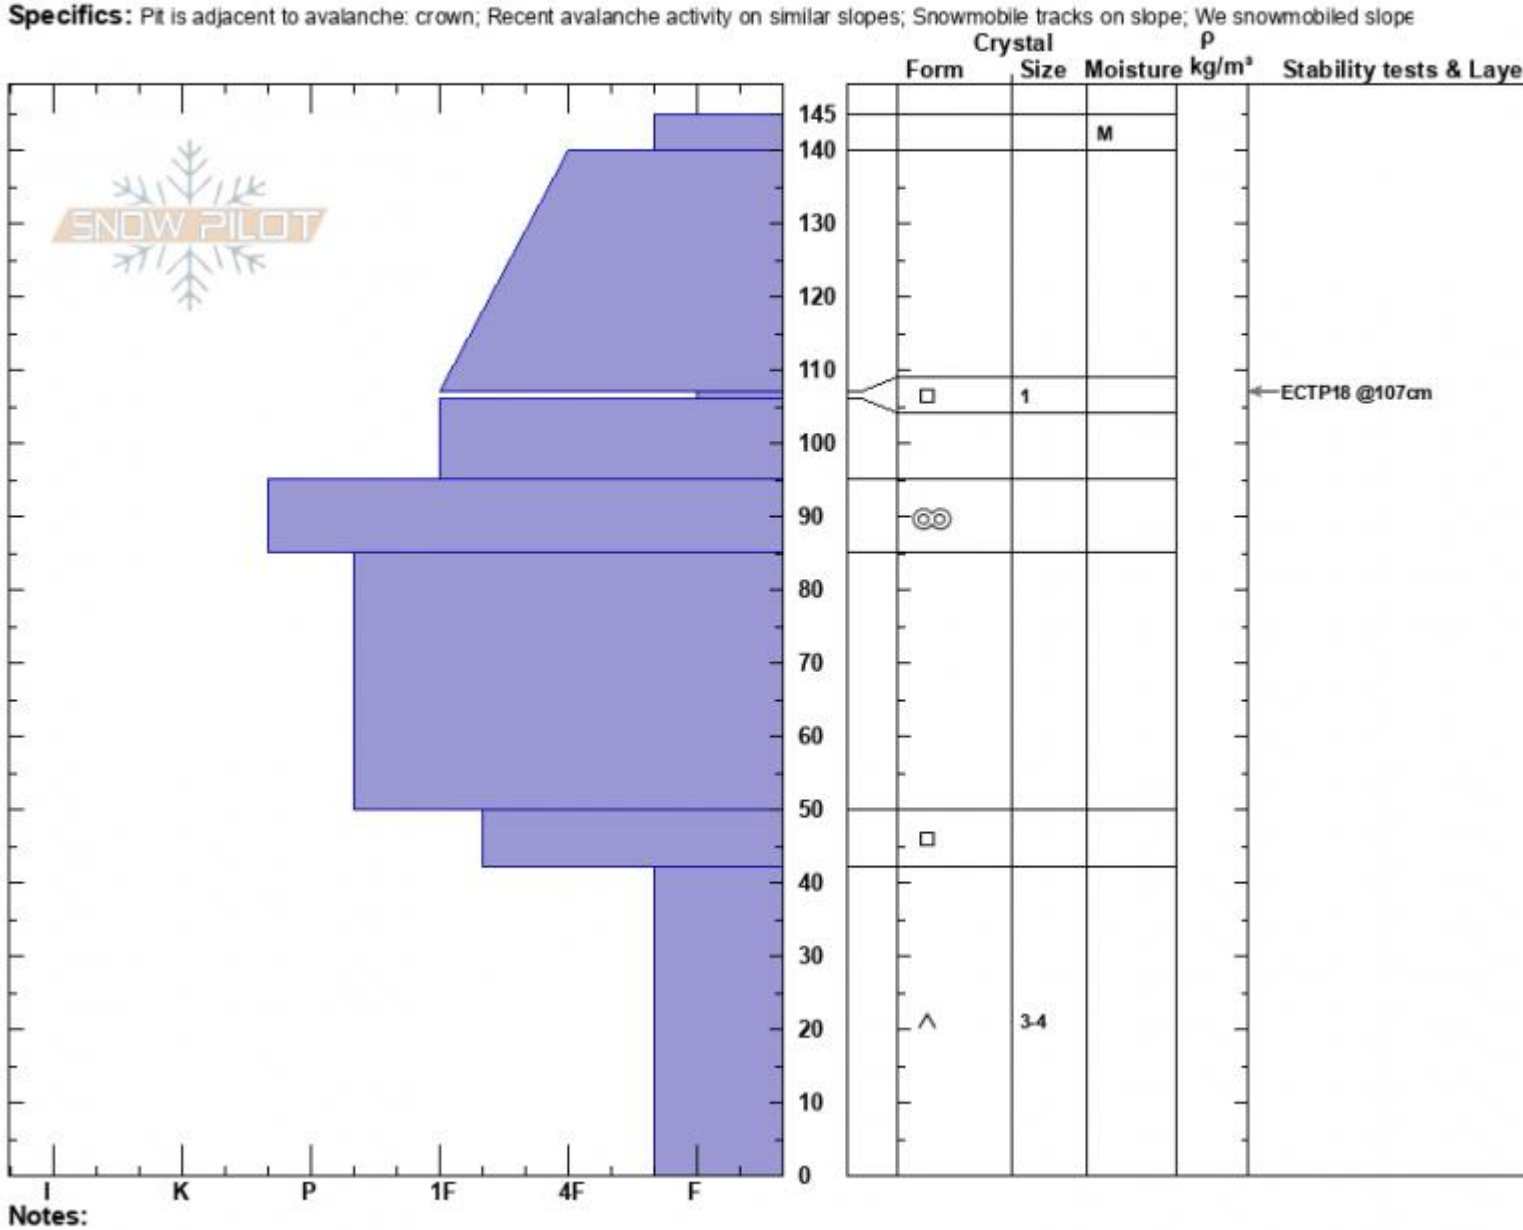

Targhee Creek
 Lionhead Range
 MT
 Elevation: 9600 ft
 Aspect: 75°
 Specifics: Pit is adjacent to avalanche: crown; Recent avalanche activity on similar slopes; Snowmobile tracks on slope; We snowmobiled slope

Ian Hoyer
 04/02/2024 - 12:00pm
 Co-ord: 44.75039N, -111.39098W
 Slope Angle: 31°
 Wind Loading: no

Stability: Fair
 Air Temperature:
 Sky Cover: CLR
 Precipitation: NO
 Wind: Calm

HS:145
 PF:30
 Layer Notes: 107-106cm:Problematic layer

Notes:
 Advisory Region
 Lionhead Range
 Longitude
 -111.32W
 Latitude
 44.71N
 Avalanche Details: [Snowmo triggered small slide at Lionhead](#)
 Lionhead Range, 2024-04-02