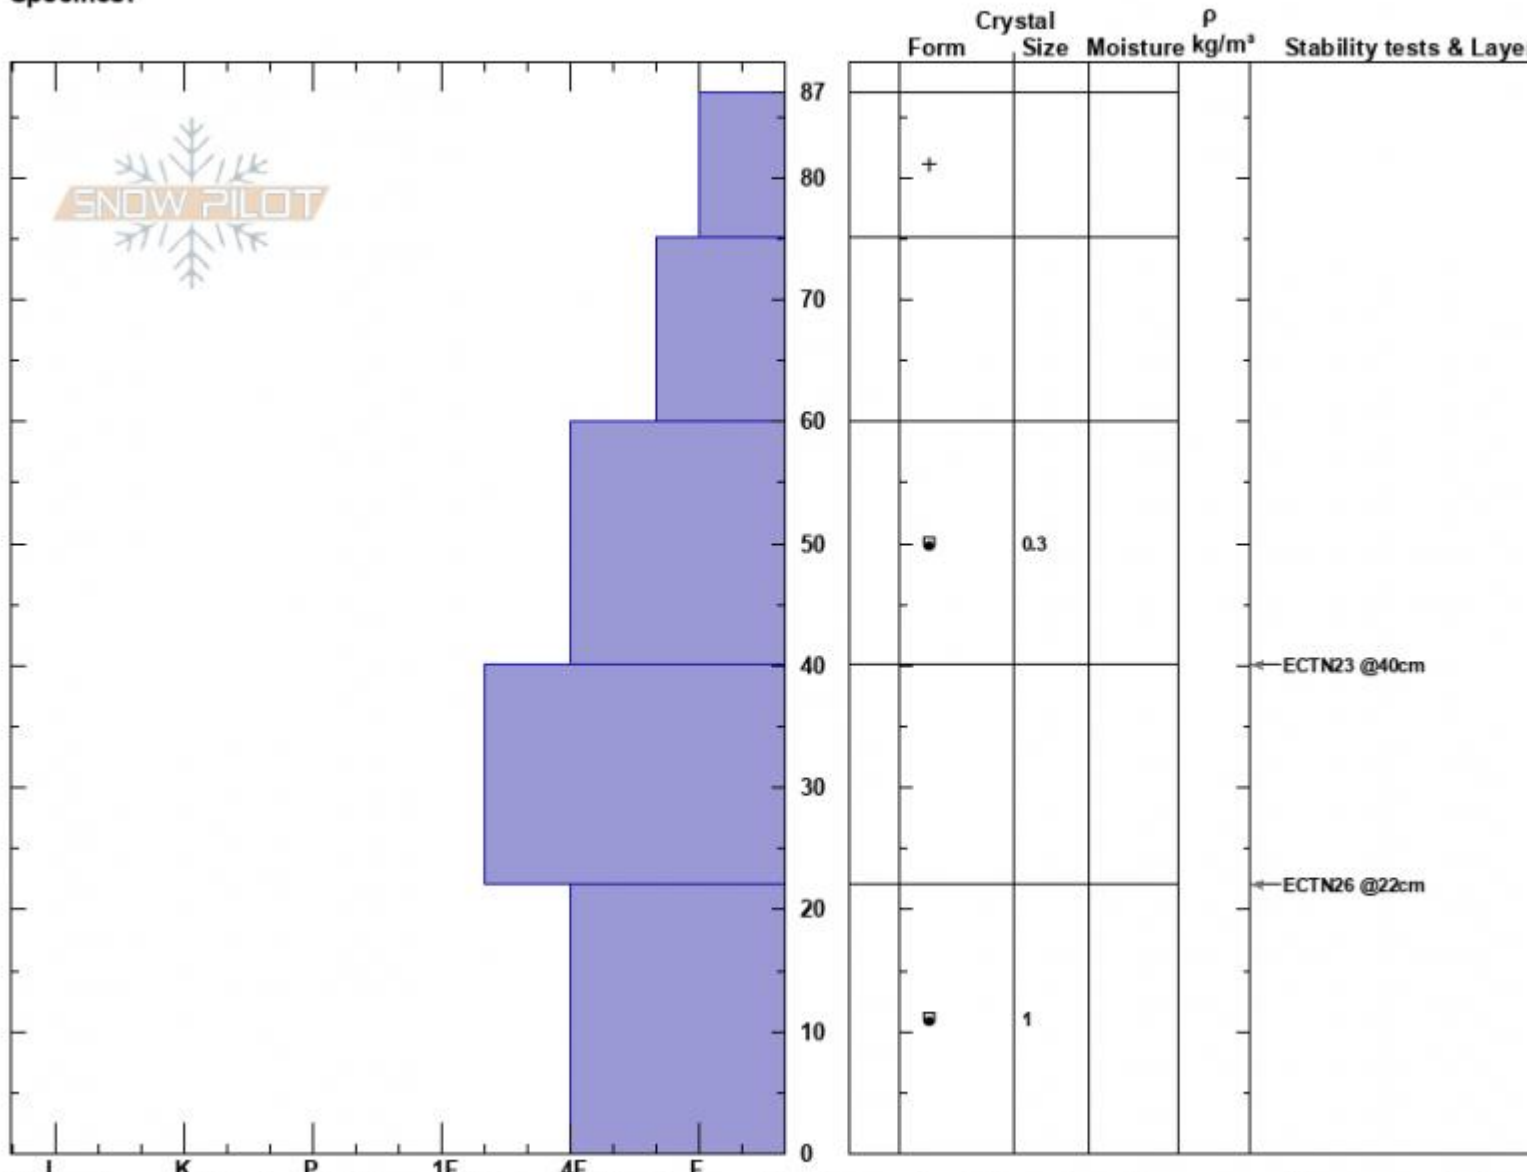

Cabin Creek N
 Madison Range-S
 MT
 Elevation: 9052 ft
 Aspect: 315°
 Specifics:

Mark Staples
 11/27/2024 - 11:00am
 Co-ord: 44.88165N, -111.18568W
 Slope Angle:
 Wind Loading:

Stability:
 Air Temperature:
 Sky Cover: FEW
 Precipitation:
 Wind:

HS:87
 Layer Notes:
 60-40cm: Problematic layer

Notes: Very cold in the shade. Hard to appreciate how cold it is in the mountains with clear skies right now. I expect to see a very different snowpack when I likely not be stronger

N facing profile Cabin Creek

Advisory Region
 Southern Madison

Longitude

-111.23W

Latitude

44.89N

Southern Madison, 2024-11-27