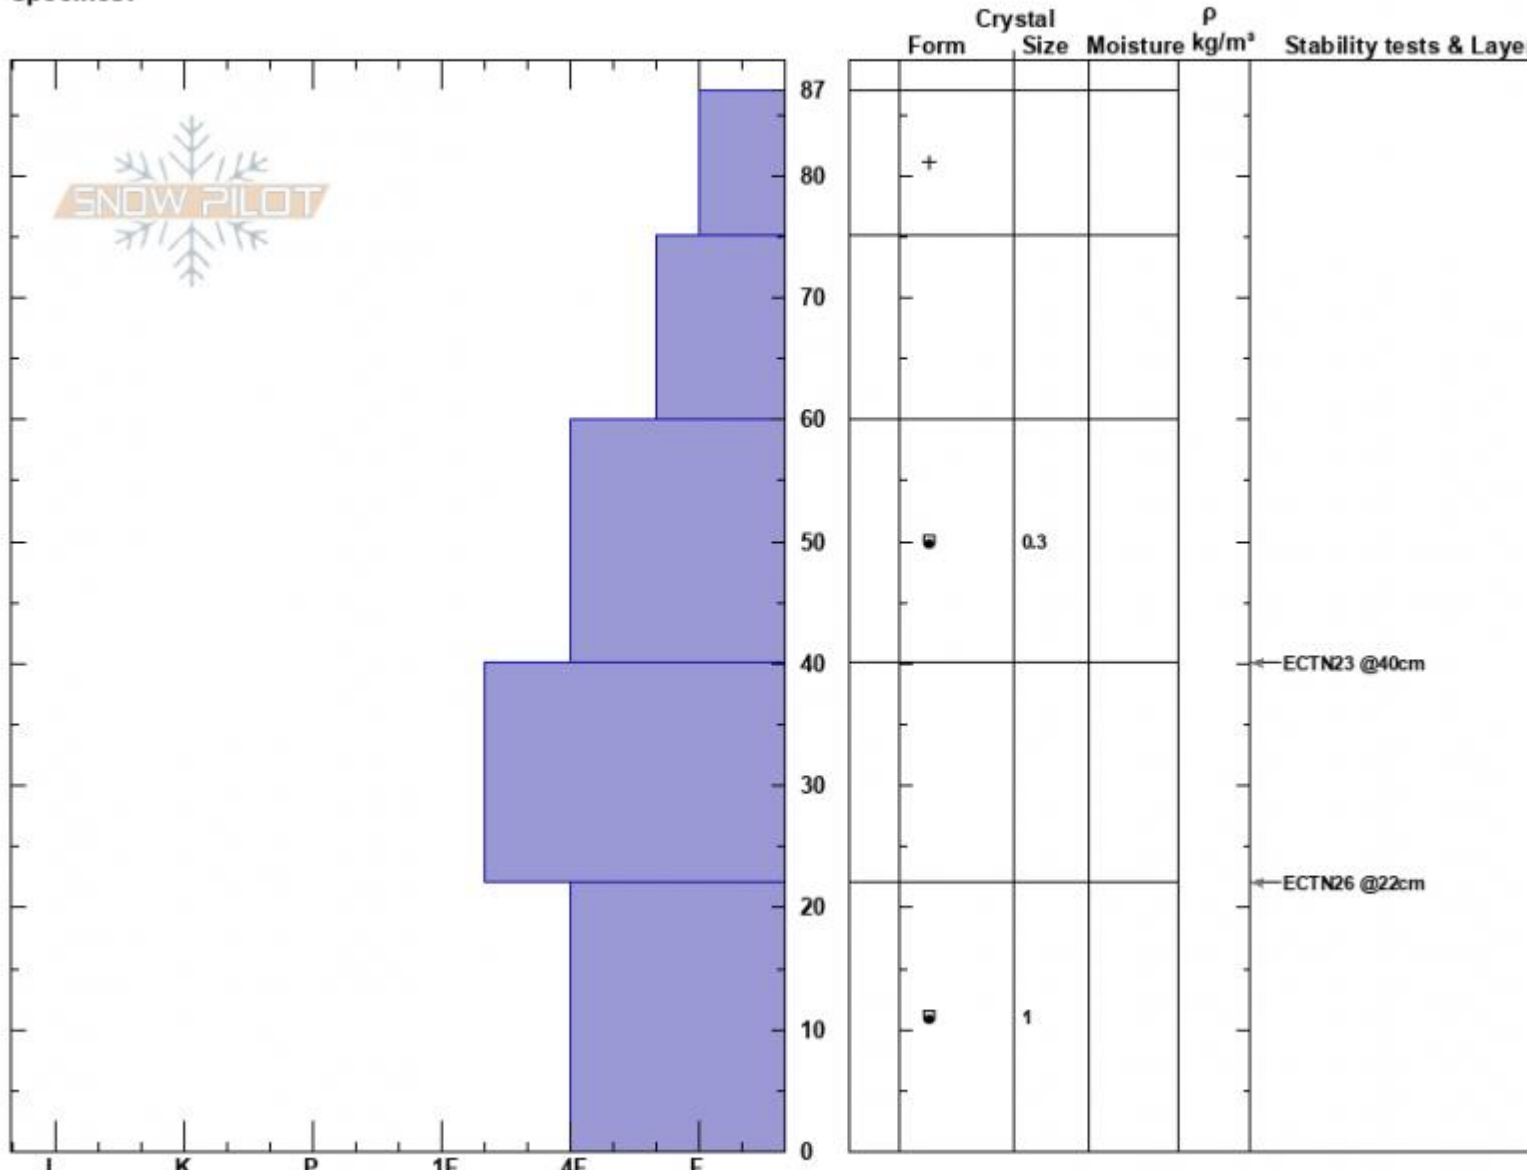

Cabin Creek N  
 Madison Range-S  
 MT  
 Elevation: 9052 ft  
 Aspect: 315°  
 Specifics:

Mark Staples  
 11/27/2024 - 11:00am  
 Co-ord: 44.88165N, -111.18568W  
 Slope Angle:  
 Wind Loading:

Stability:  
 Air Temperature:  
 Sky Cover: FEW  
 Precipitation:  
 Wind:

HS:87  
 Layer Notes:  
 60-40cm: Problematic layer

Notes: Very cold in the shade. Hard to appreciate how cold it is in the mountains with clear skies right now. I expect to see a very different snowpack when I likely not be stronger

N facing profile Cabin Creek

Longitude

-111.23W

Latitude

44.89N

Southern Madison, 2024-11-27