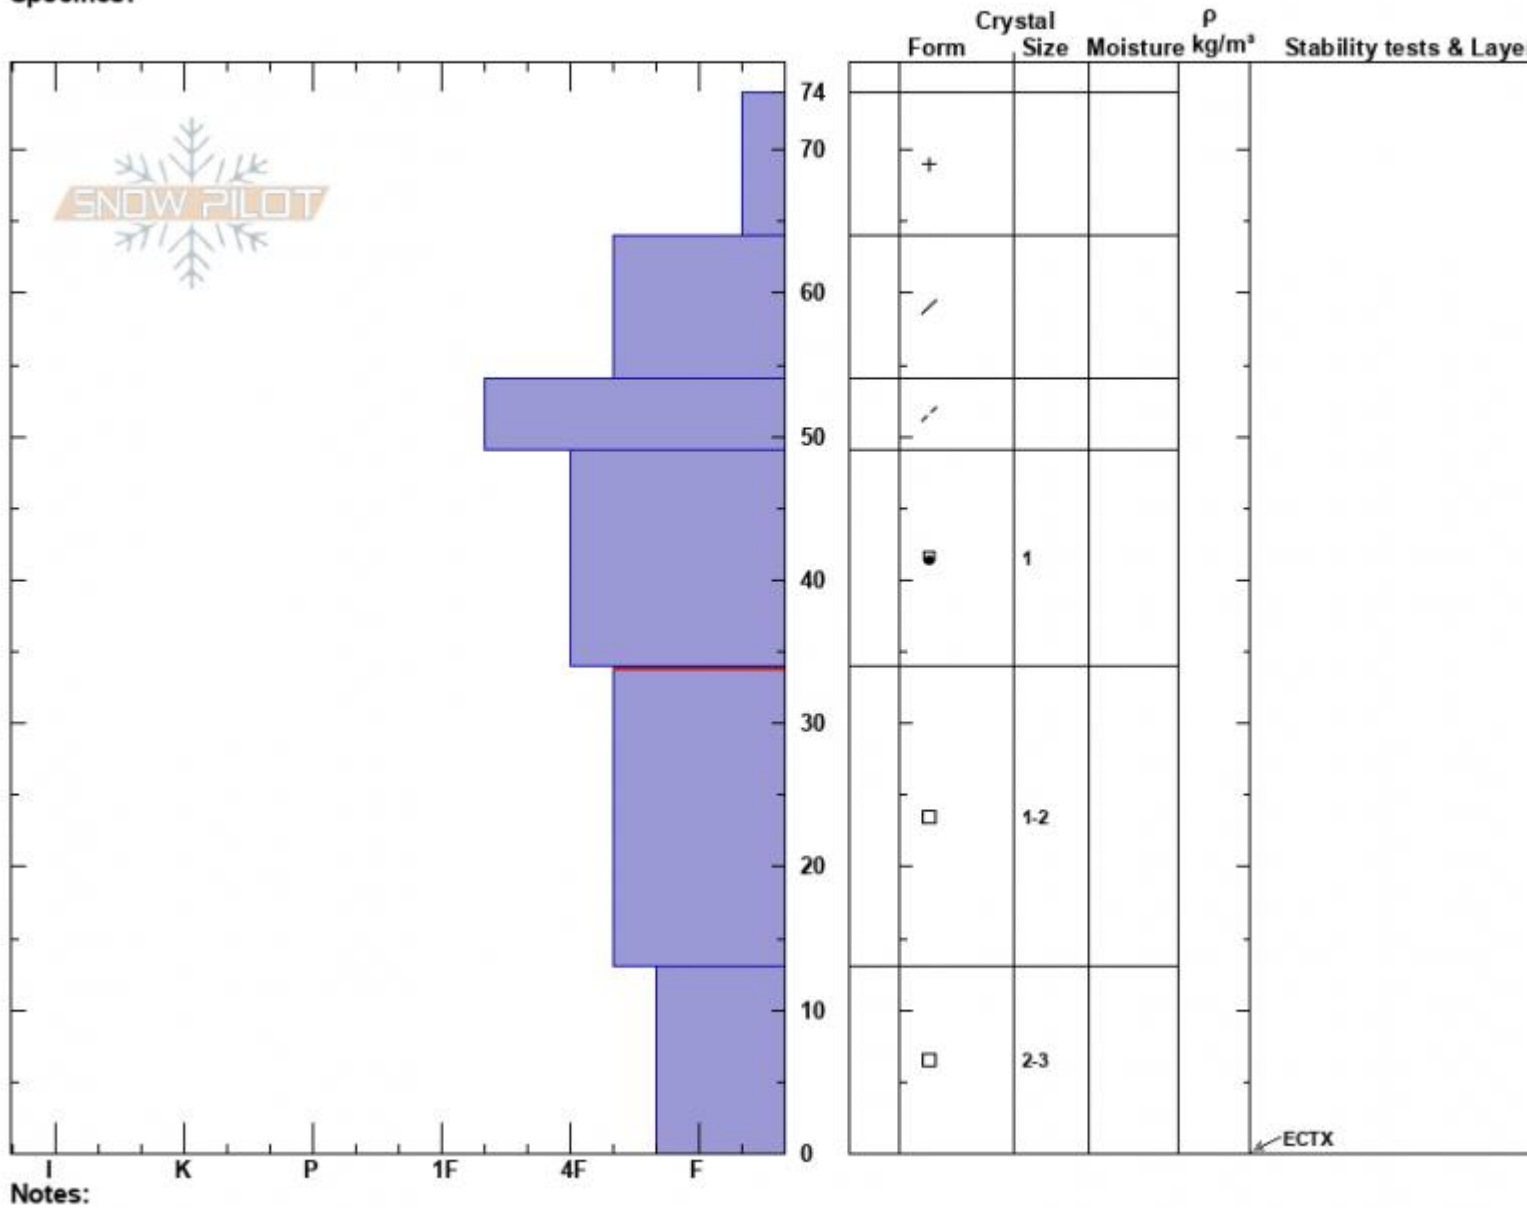

Blackmore N Shoulder
 Gallatin Range-N
 MT
 Elevation: 9626 ft
 Aspect: 315°
 Specifics:

Haylee Darby
 11/27/2024 - 11:15am
 Co-ord: 45.44781N, -110.99935W
 Slope Angle: 25°
 Wind Loading: previous

Stability:
 Air Temperature: -6°C
 Sky Cover: CLR
 Precipitation: NO
 Wind: W Calm

HS:74
 PF:74
 Layer Notes:
 34-13cm: Problematic layer

Advisory Region
 Northern Gallatin
 Longitude
 -111.00W
 Latitude
 45.44N
 Northern Gallatin, 2024-11-27