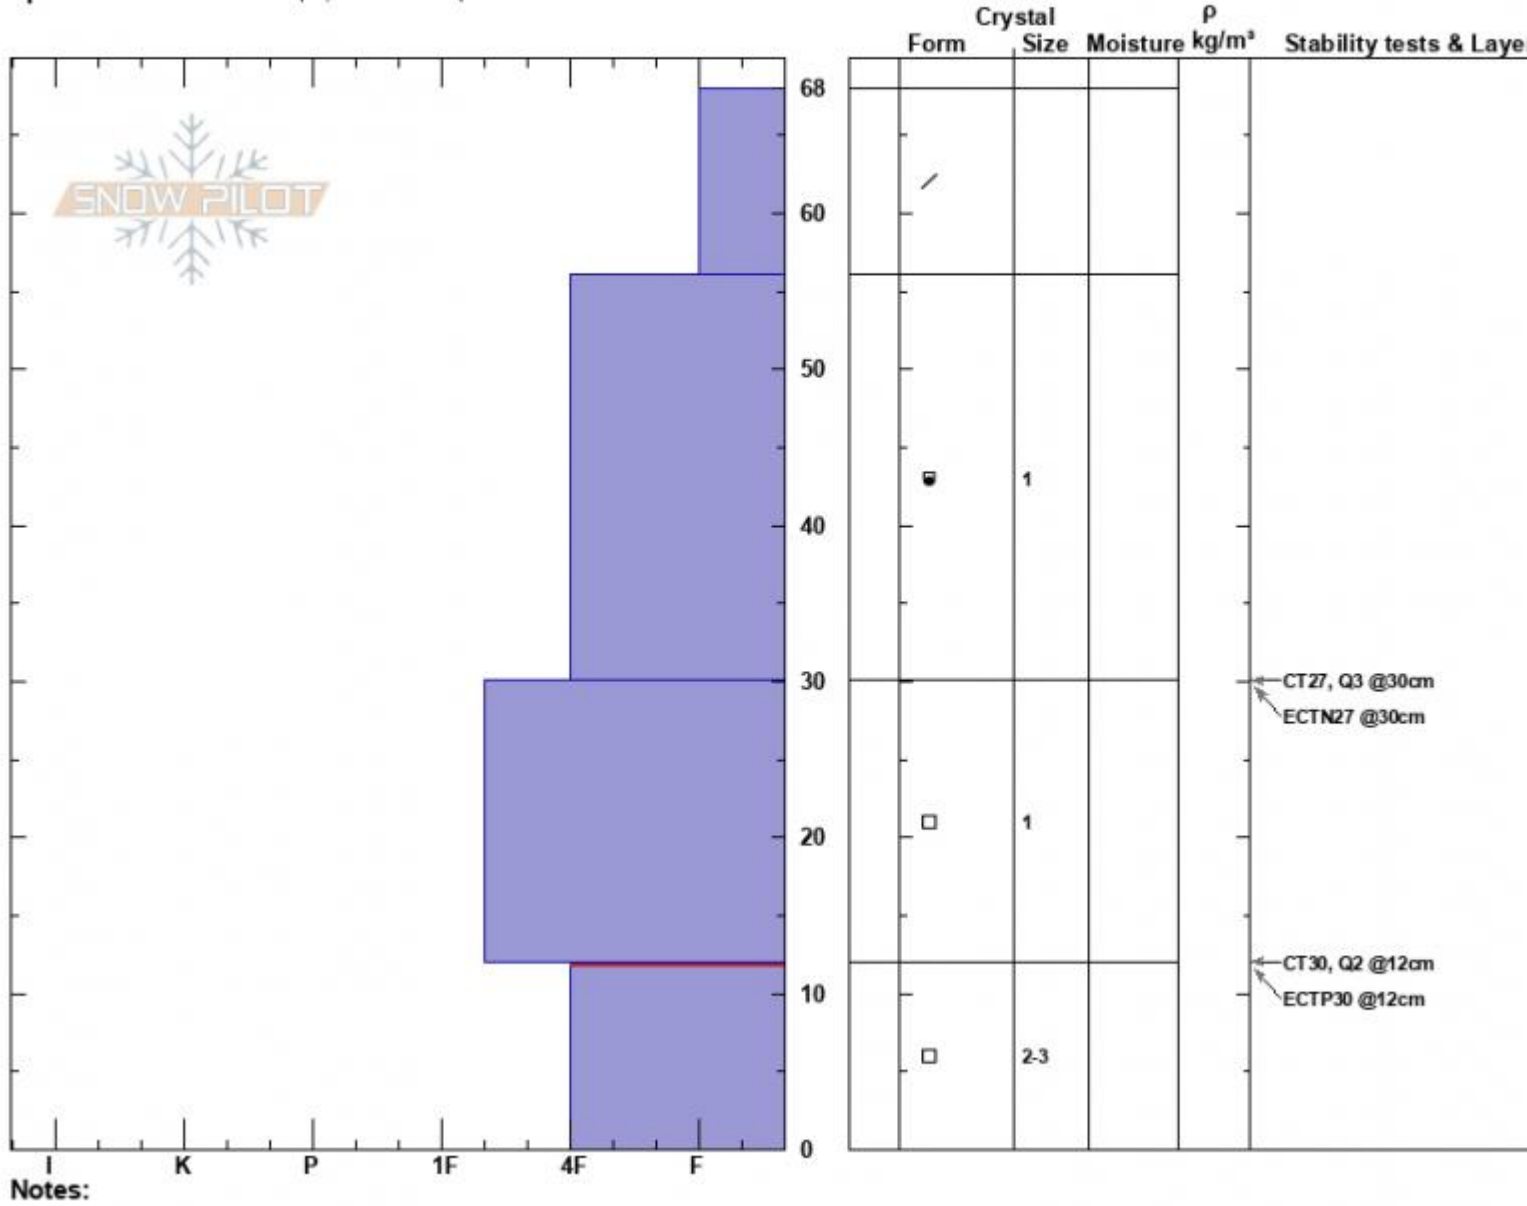

Spanky's Profile
 Madison Range-N
 MT
 Elevation: 9240 ft
 Aspect: 60°
 Specifics: Ski tracks on slope; We skied slope

Dave Zinn
 12/01/2024 - 12:00pm
 Co-ord: 45.32441N, -111.38145W
 Slope Angle: 32°
 Wind Loading: no

Stability: Good
 Air Temperature:
 Sky Cover: BKN
 Precipitation: NO
 Wind: Calm

HS:68
 PF:60
 Layer Notes:
 12-0cm: Problematic layer

Advisory Region
 Northern Madison
 Longitude
 -111.38W
 Latitude
 45.35N
 Northern Madison, 2024-12-01