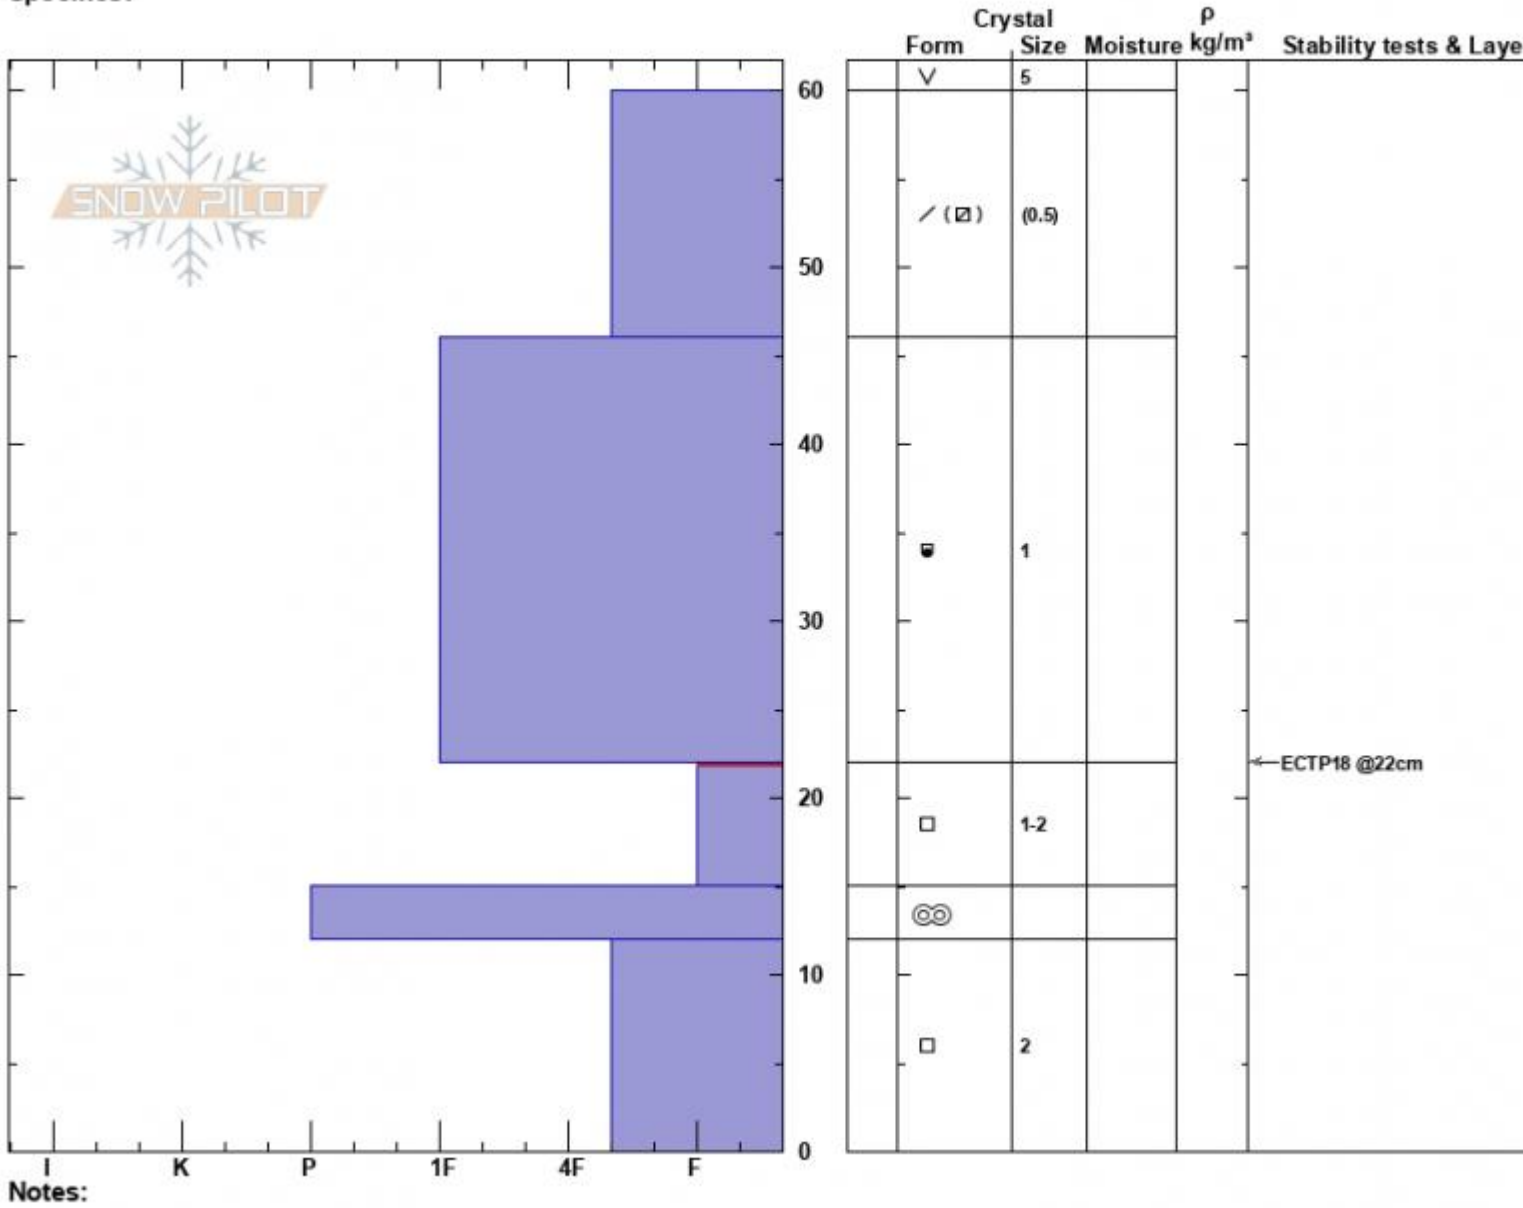

Sunlight Basin Profile  
 Madison Range-S  
 MT  
 Elevation: 9480 ft  
 Aspect: 95°  
 Specifics:

Dave Zinn  
 12/03/2024 - 11:20am  
 Co-ord: 44.97486N, -111.31403W  
 Slope Angle: 24°  
 Wind Loading: previous

Stability: Good  
 Air Temperature:  
 Sky Cover: CLR  
 Precipitation: NO  
 Wind: Calm

HS:60  
 PF:40  
 Layer Notes:  
 22-15cm: Problematic layer

Advisory Region  
 Southern Madison  
 Longitude  
 -111.27W  
 Latitude  
 45.06N  
 Southern Madison, 2024-12-03