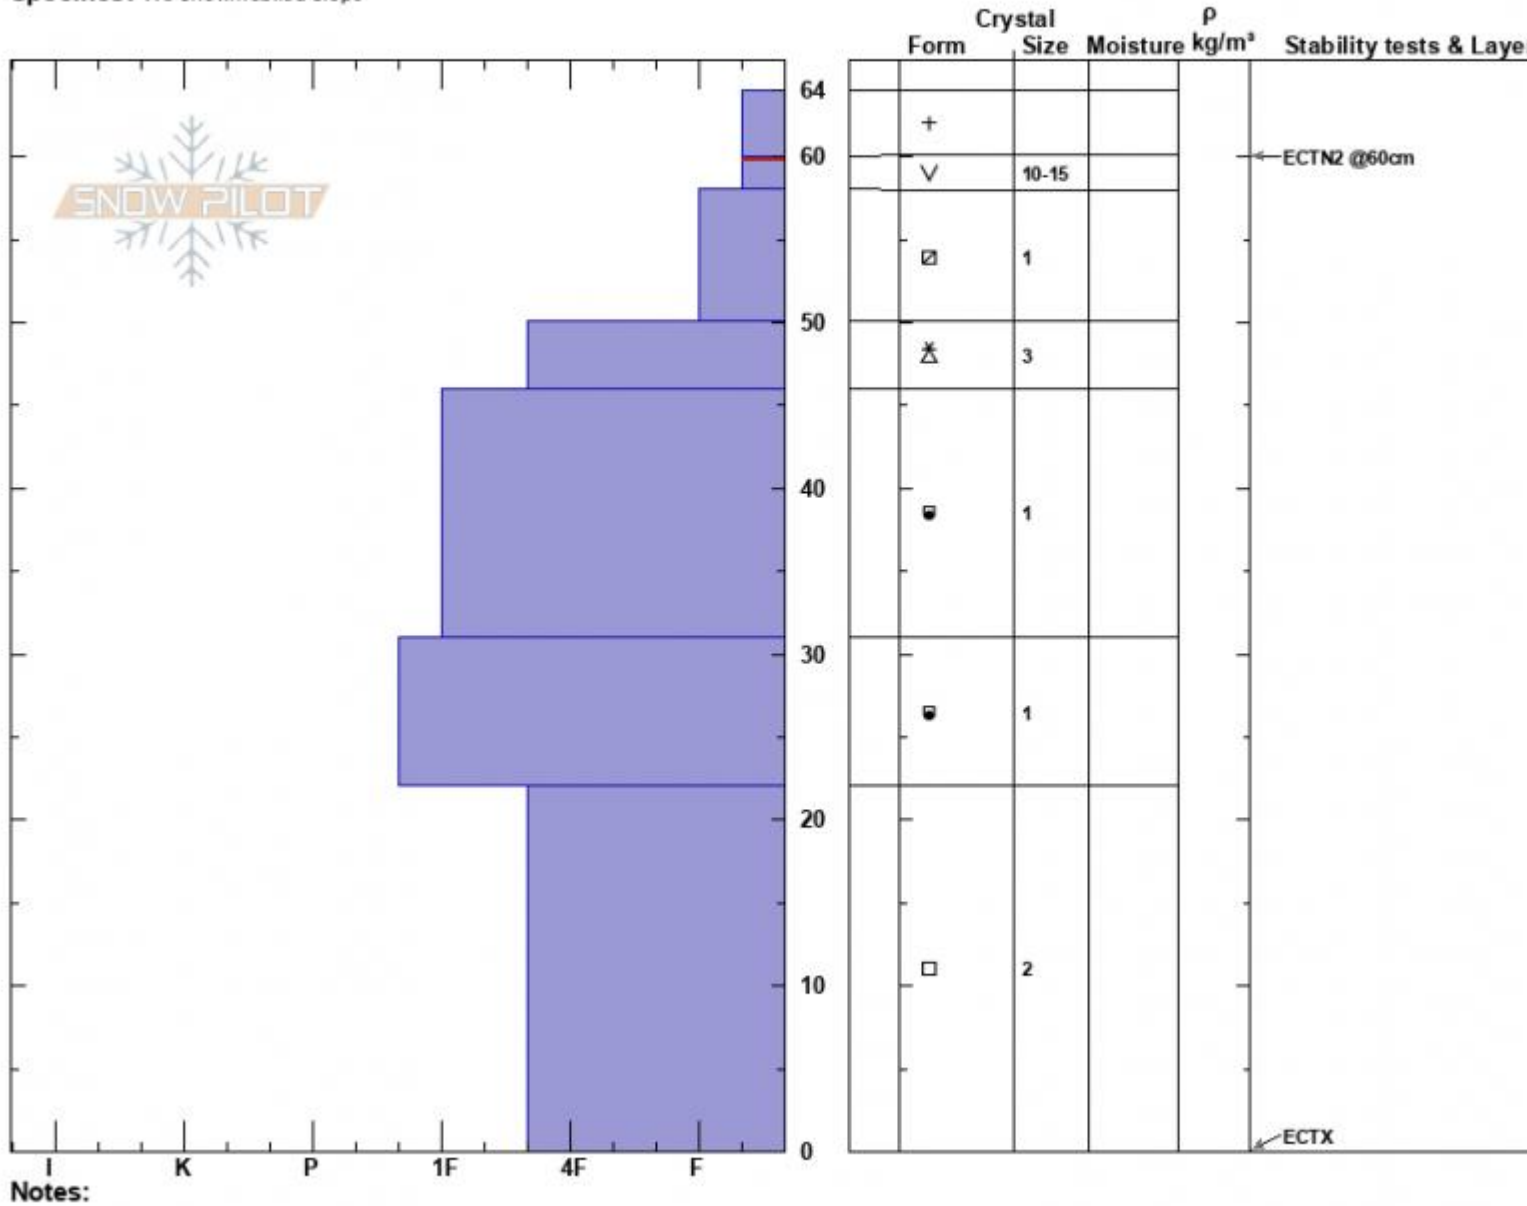

Black Canyon SW
 Lionhead Range
 MT
 Elevation: 8100 ft
 Aspect: 240°
 Specifics: We snowmobiled slope

Dave Zinn
 12/09/2024 - 1:50pm
 Co-ord: 44.49862N, -111.13852W
 Slope Angle: 5°
 Wind Loading: no

Stability: Very Good
 Air Temperature:
 Sky Cover: BKN
 Precipitation: NO
 Wind: Calm

HS:64
 PF:40
 Layer Notes:
 60-58cm: Problematic layer

Notes:
 Advisory Region
 Island Park
 Longitude
 -111.14W
 Latitude
 44.48N
 Island Park, 2024-12-09