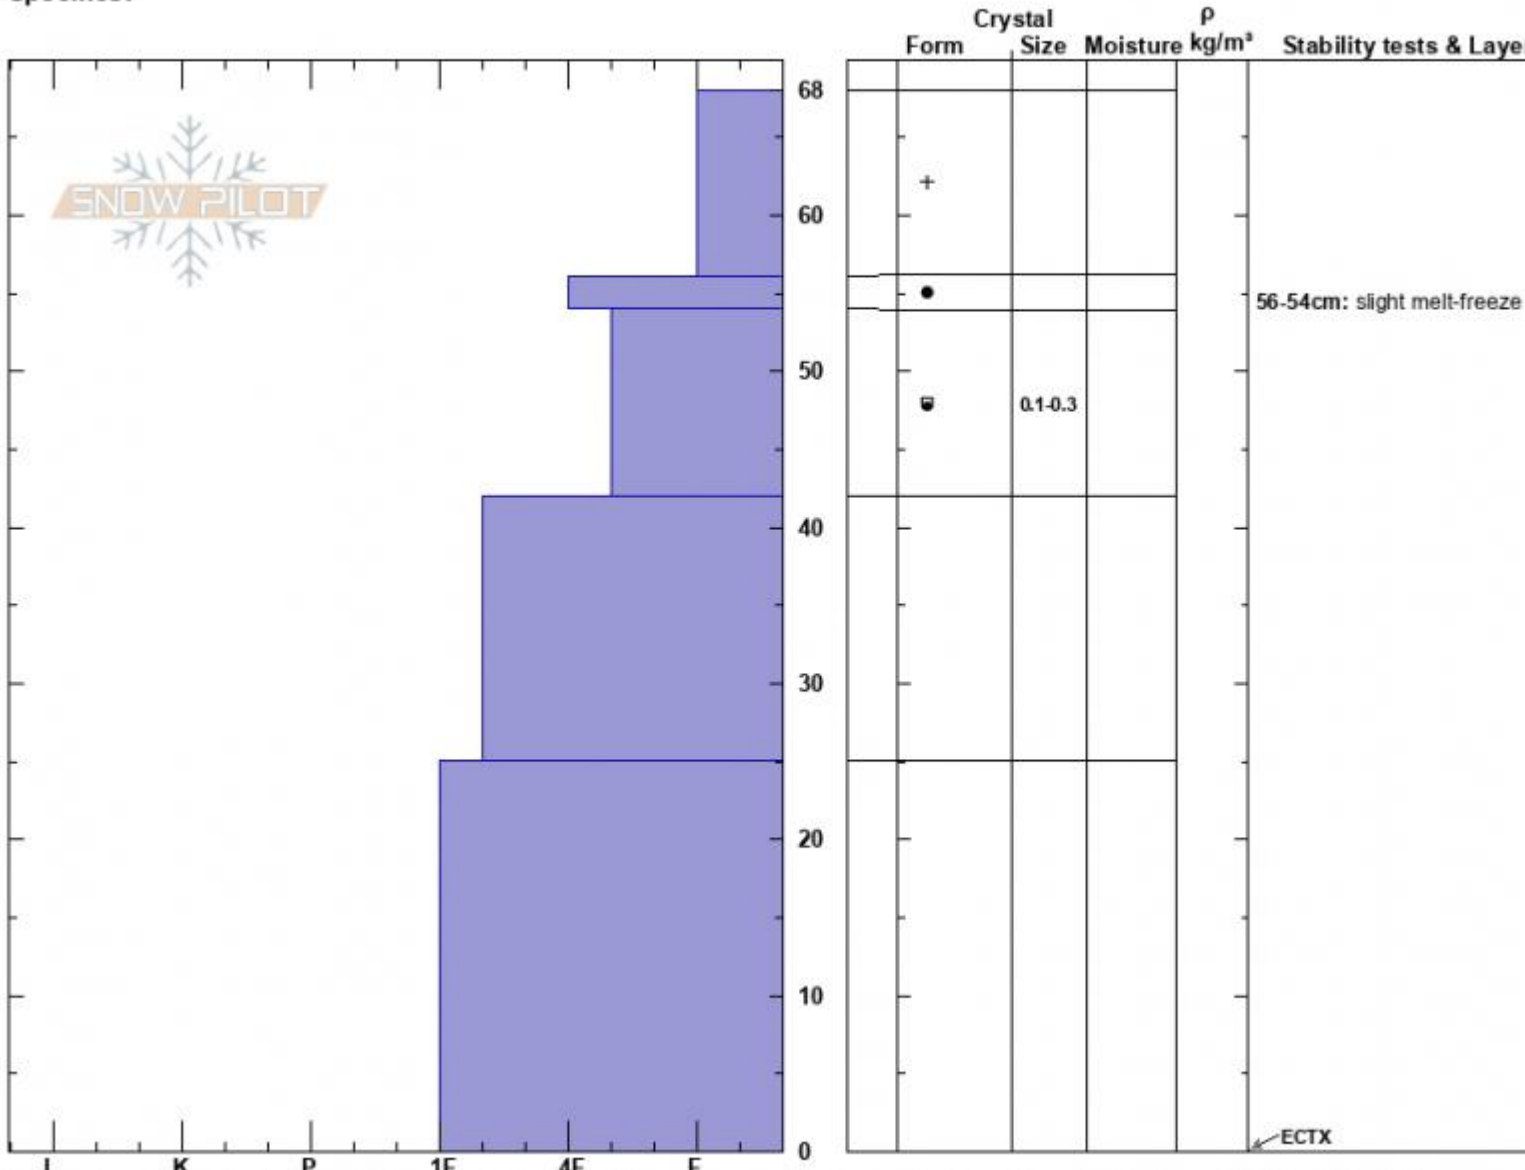

Texas Meadows north  
Bridger Range  
MT  
Elevation: 7860 ft  
Aspect: 307°  
Specifics:

Mark Staples  
12/10/2024 - 11:30am  
Co-ord: 45.84041N, -110.93538W  
Slope Angle: 19°  
Wind Loading: no

Stability: Good  
Air Temperature:  
Sky Cover: FEW  
Precipitation:  
Wind: NW Moderate

HS:68  
Layer Notes:  
56-54cm: slight melt-freeze  
54-42cm: Problematic layer

Notes: Overall surprisingly supportable snowpack. Faceting of the old snow surface that was just buried is evident but generally minimal. The bridgers experience more melt than other areas due to lower elevations.

Snow profile N facing by Texas Meadow

Advisory Region  
Bridger Range  
Longitude  
-110.94W

Latitude

45.84N

Bridger Range, 2024-12-10