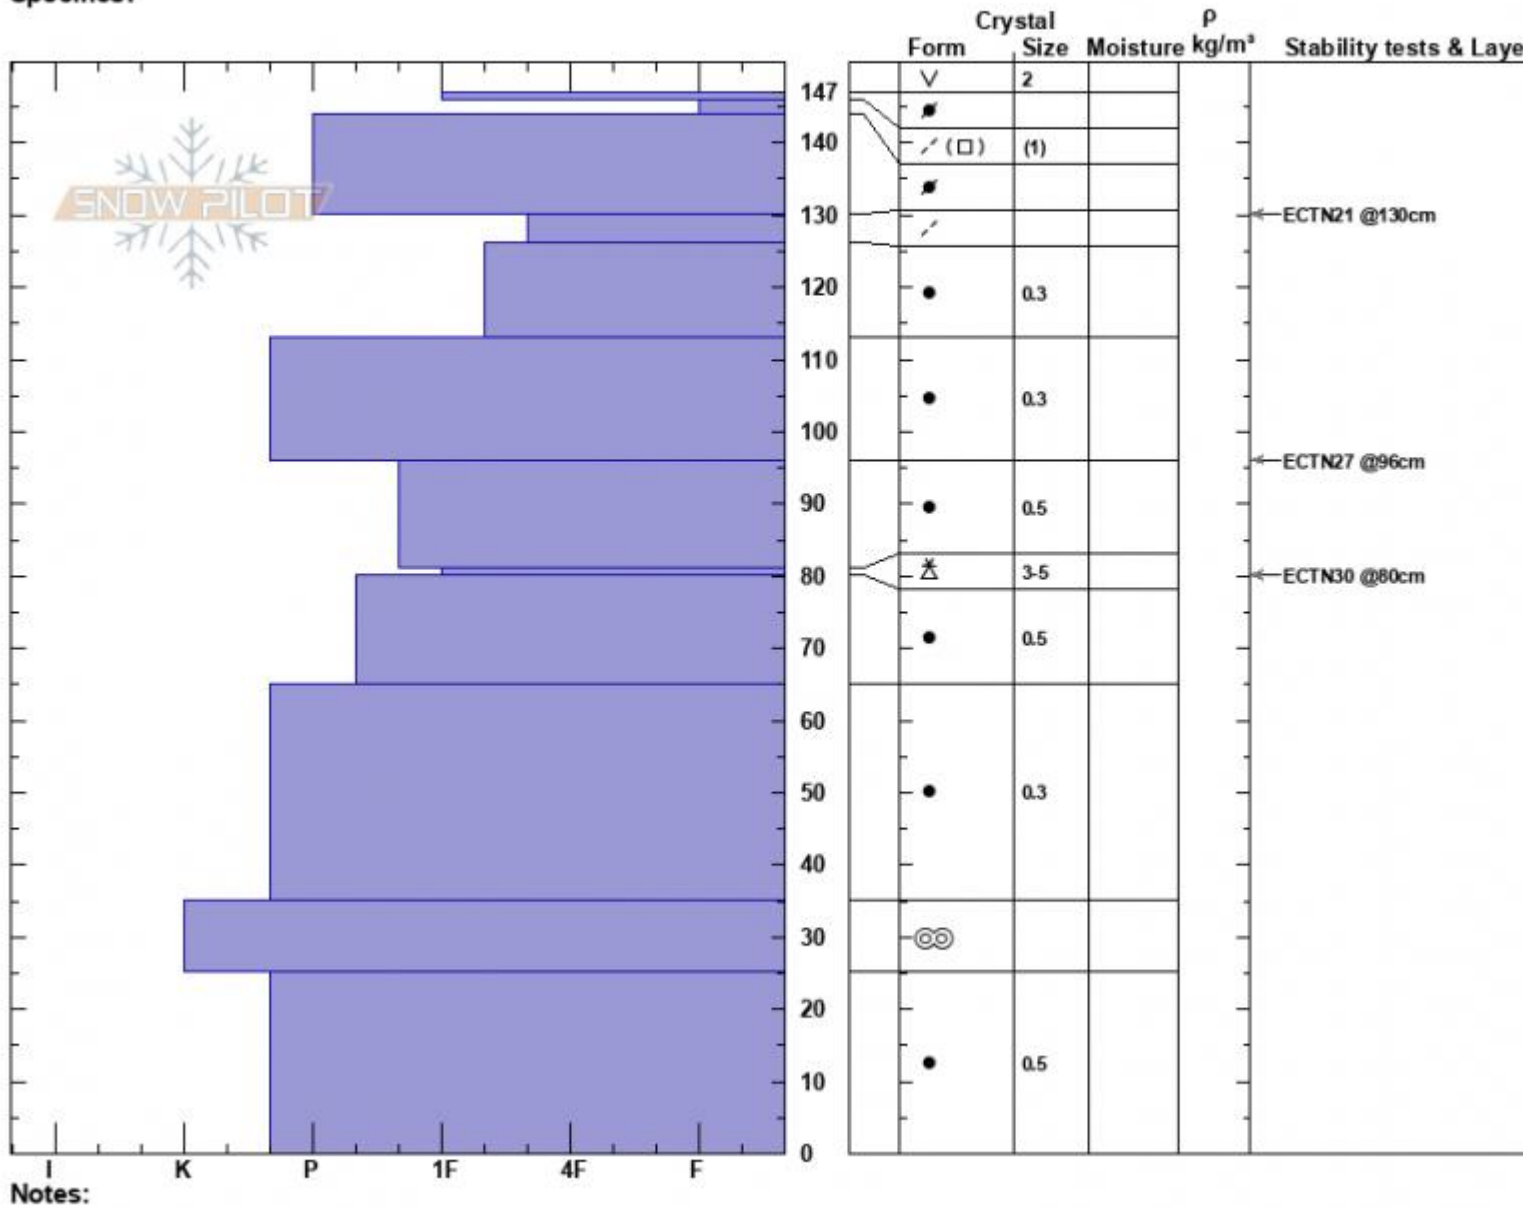

Saddle - N Central
 Bridger Range
 MT
 Elevation: 8806 ft
 Aspect: 87°
 Specifics:

Haylee Darby
 12/14/2024 - 12:00pm
 Co-ord: 45.79319N, -110.93431W
 Slope Angle: 32°
 Wind Loading:

Stability:
 Air Temperature: 0°C
 Sky Cover: BKN
 Precipitation: NO
 Wind: W Moderate

HS:147
 PF:41
 Layer Notes:

Advisory Region
 Bridger Range
 Longitude
 -110.94W
 Latitude
 45.79N
 Bridger Range, 2024-12-14