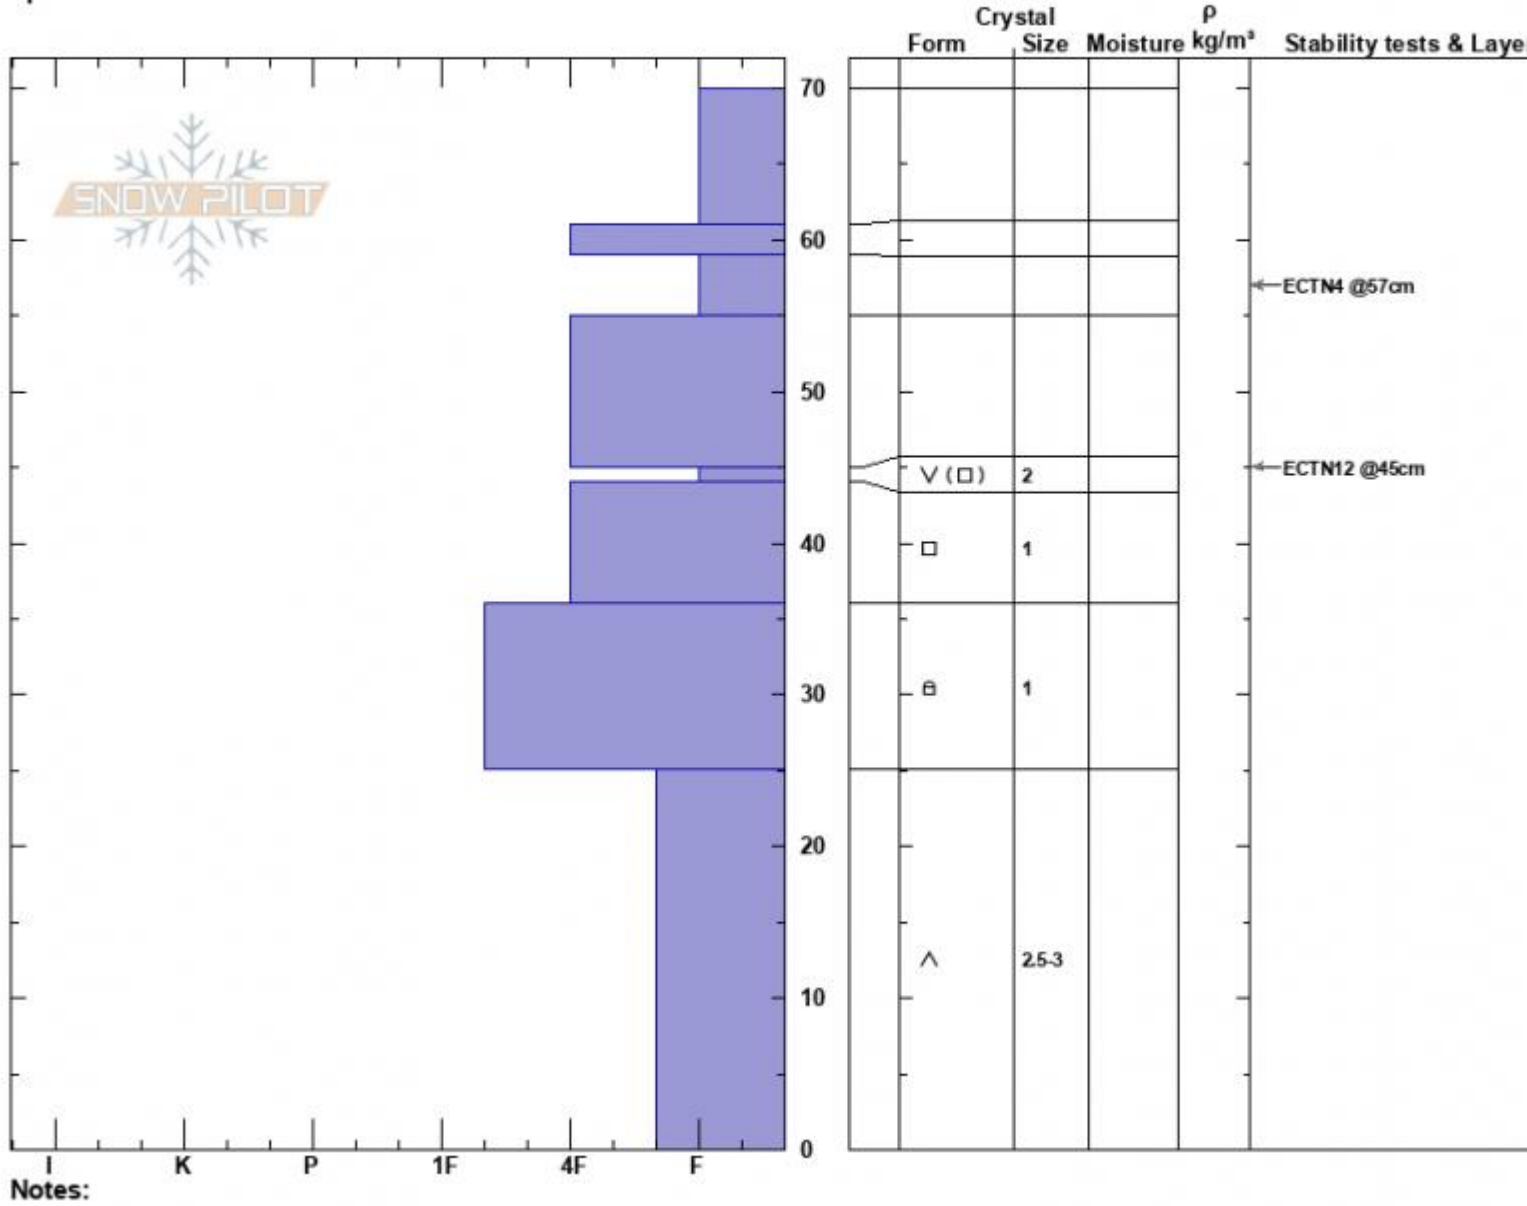

west Woody Ridge  
 Absaroka Range  
 MT  
 Elevation: 9550 ft  
 Aspect: 270°  
 Specifics:

Beau Fredlund  
 12/15/2024 - 1:00pm  
 Co-ord: 44.98447N, -109.92684E  
 Slope Angle: 28°  
 Wind Loading:

Stability:  
 Air Temperature:  
 Sky Cover:  
 Precipitation: S2  
 Wind:

HS:70  
 Layer Notes:  
 45-44cm: Problematic layer

Longitude

-109.94W

Latitude

44.99N

Cooke City, 2024-12-15