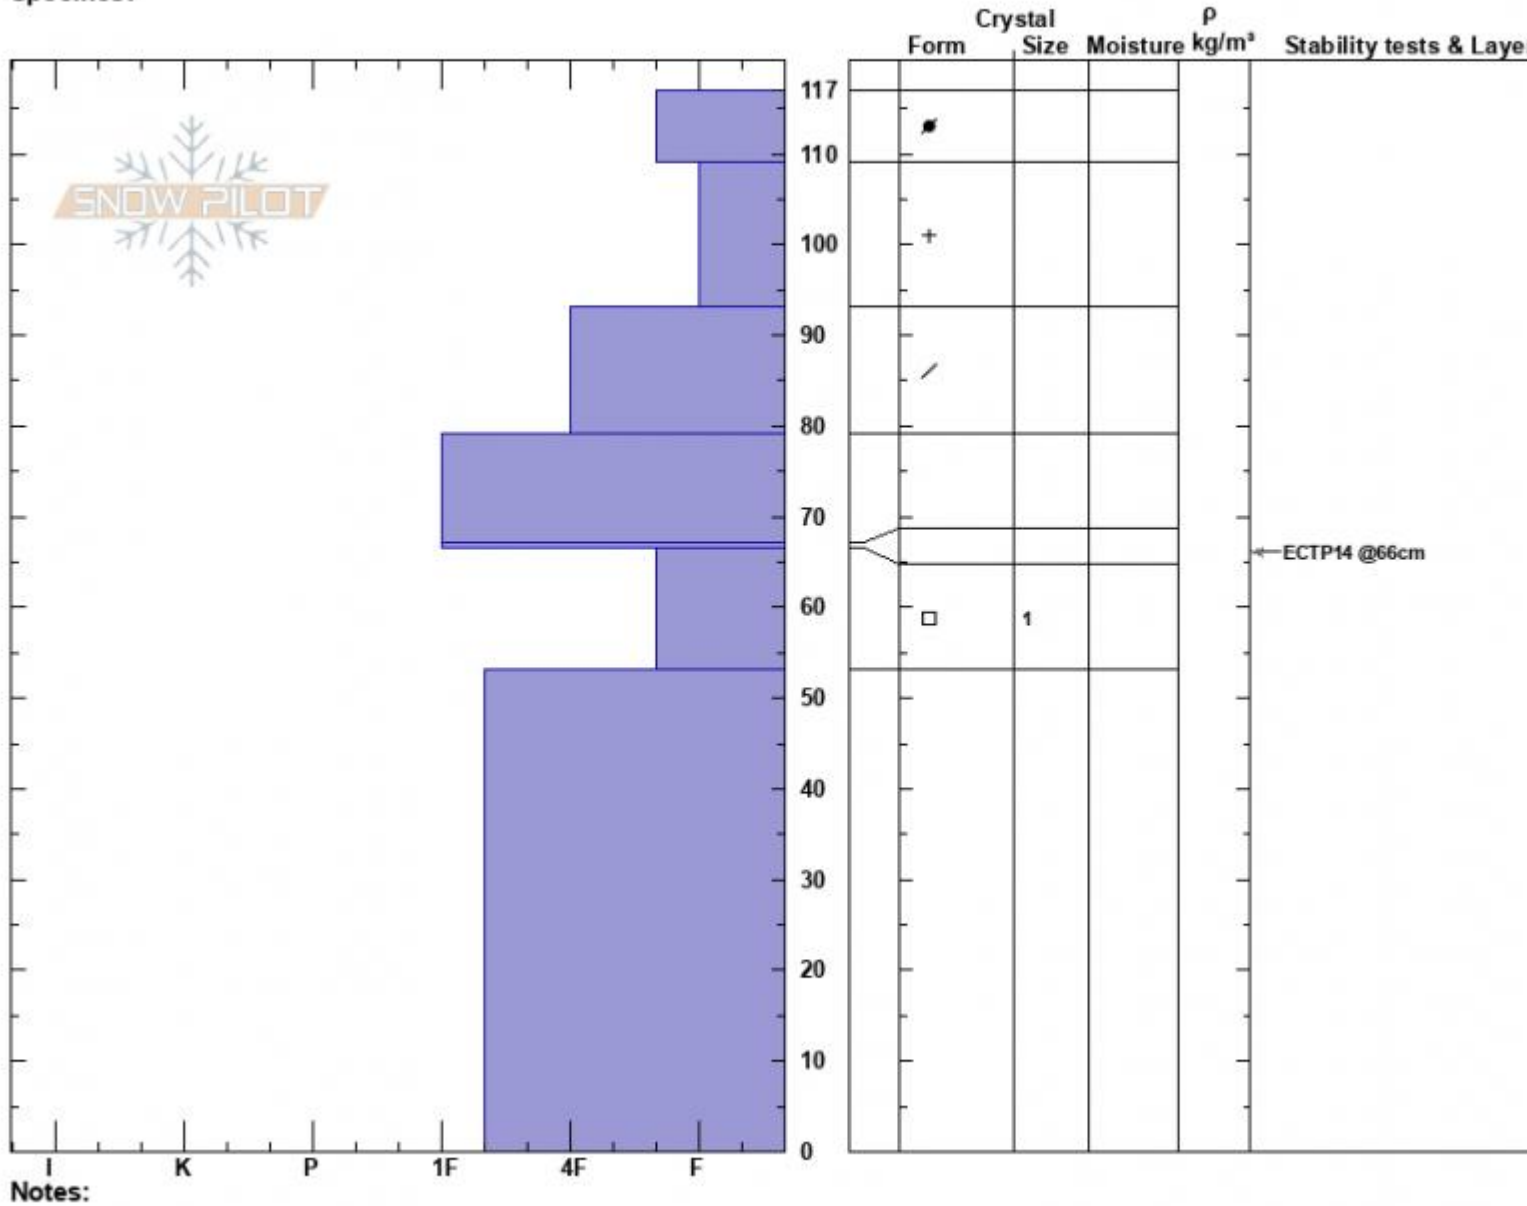

Middle Basin
 Madison Range-N
 MT
 Elevation: 9300 ft
 Aspect: 75°
 Specifics:

Ian Hoyer
 12/18/2024 - 12:00pm
 Co-ord: 45.32954N, -111.38143W
 Slope Angle: 31°
 Wind Loading: previous

Stability: Poor
 Air Temperature:
 Sky Cover: OVC
 Precipitation: S-1
 Wind: S Strong

HS:117 Layer Notes:
 PF:75
 PS:15

Advisory Region
 Northern Madison
 Longitude
 -111.39W
 Latitude
 45.34N
 Northern Madison, 2024-12-18