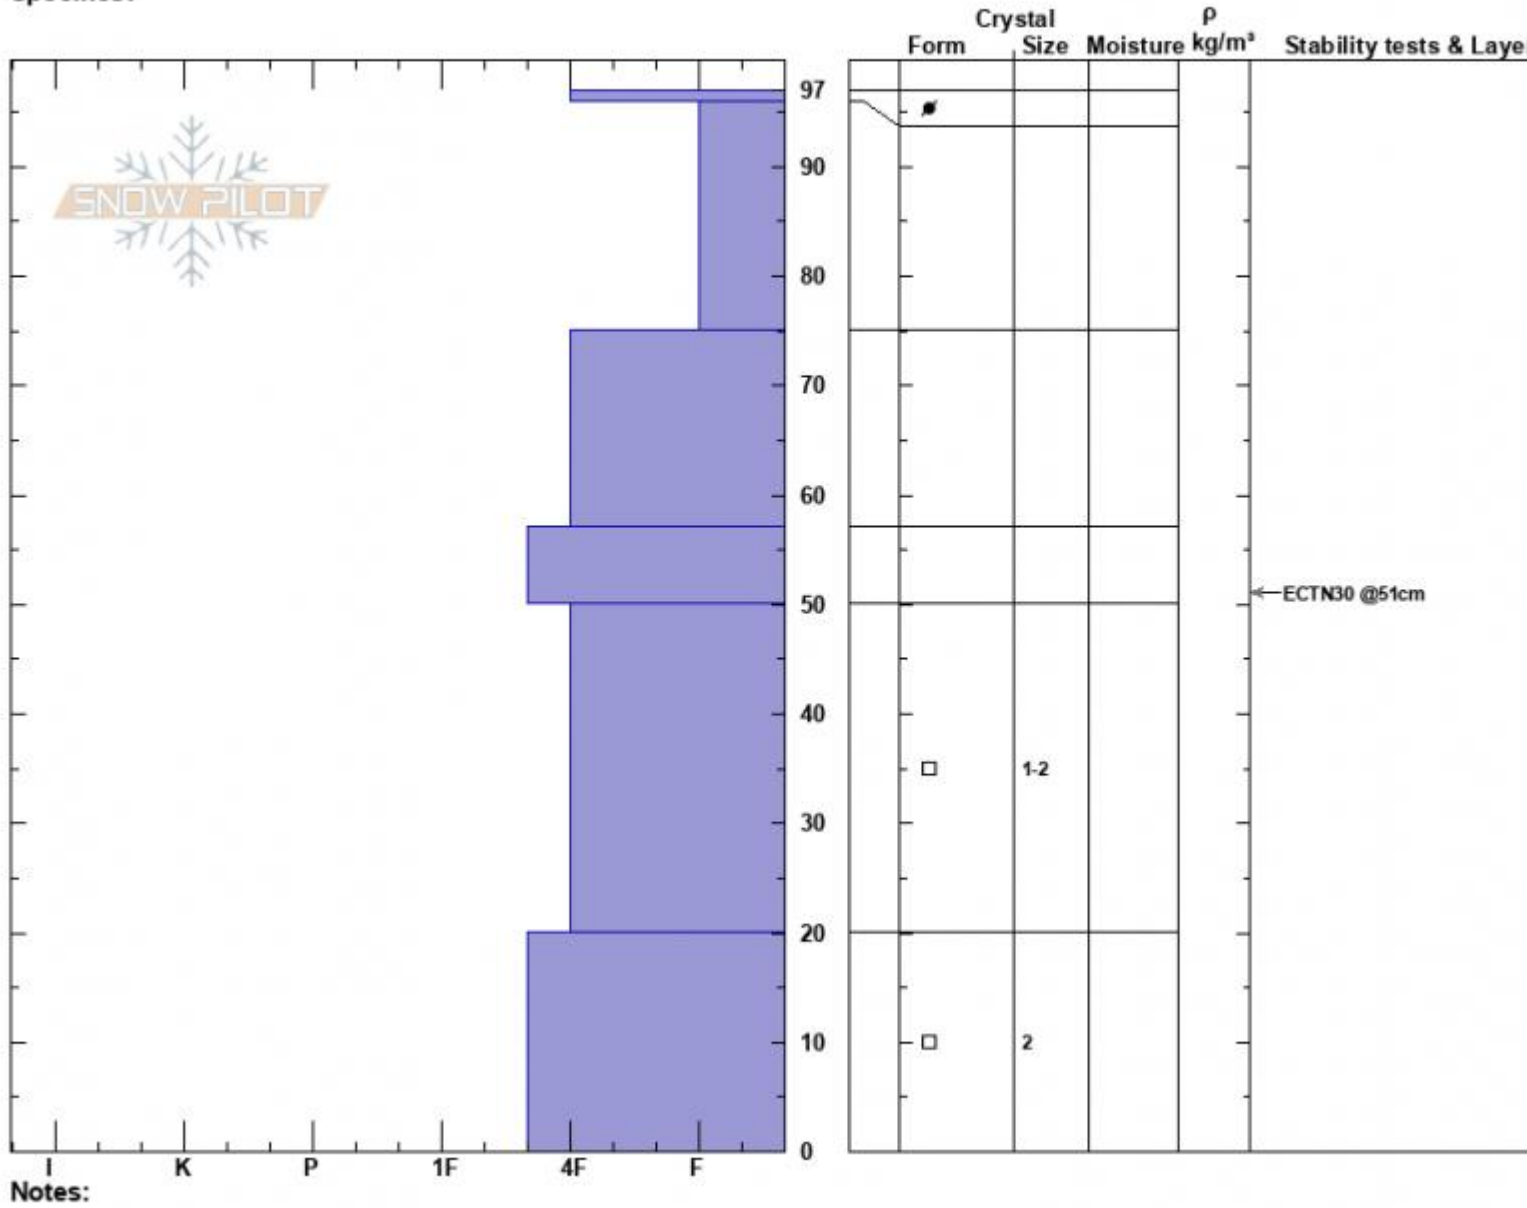

The Throne East Face
 Bridger Range
 MT
 Elevation: 8133 ft
 Aspect: 80°
 Specifics:

Haylee Darby
 12/19/2024 - 12:40pm
 Co-ord: 45.88359N, -110.95069W
 Slope Angle: 30°
 Wind Loading:

Stability:
 Air Temperature: 1°C
 Sky Cover: FEW
 Precipitation: NO
 Wind: W Light Breeze

Layer Notes:

Advisory Region
 Bridger Range
 Longitude
 -110.95W
 Latitude
 45.88N
 Bridger Range, 2024-12-19