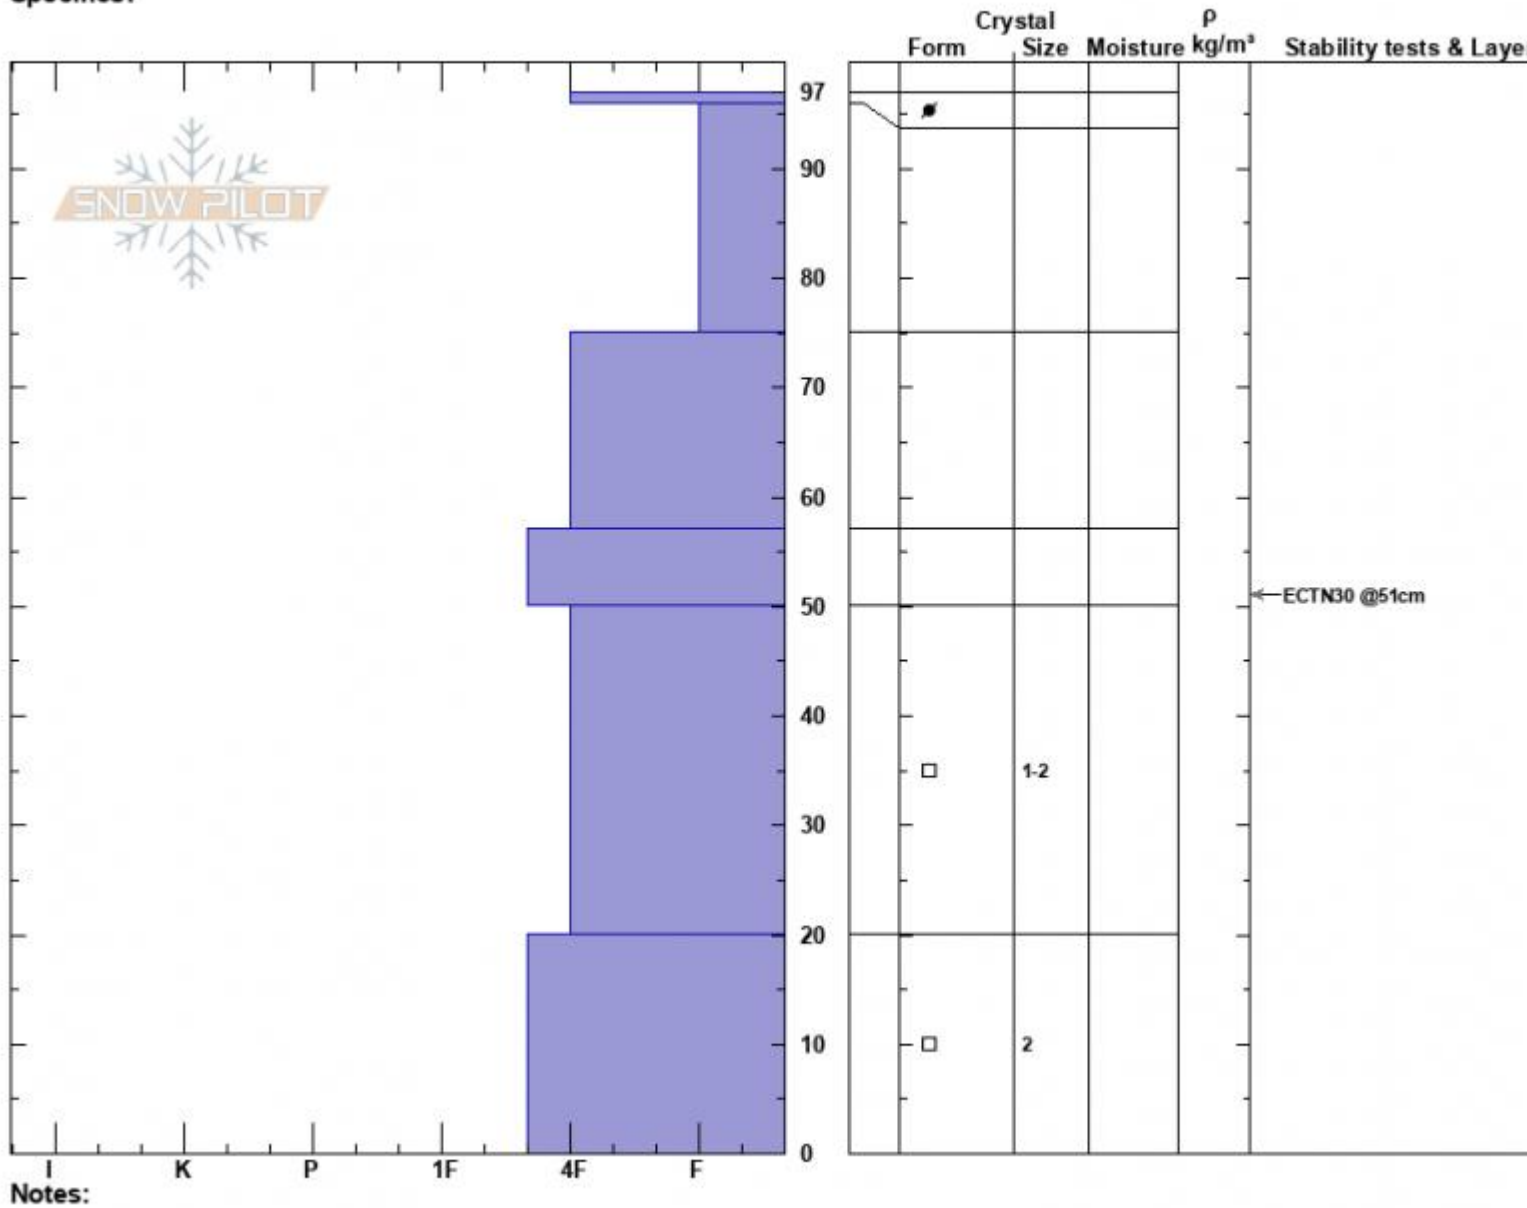

The Throne East Face
 Bridger Range
 MT
 Elevation: 8133 ft
 Aspect: 80°
 Specifics:

Haylee Darby
 12/19/2024 - 12:40pm
 Co-ord: 45.88359N, -110.95069W
 Slope Angle: 30°
 Wind Loading:

Stability:
 Air Temperature: 1°C
 Sky Cover: FEW
 Precipitation: NO
 Wind: W Light Breeze

HS:97
 PF:85
 Layer Notes:

Advisory Region
 Bridger Range
 Longitude
 -110.95W
 Latitude
 45.88N
 Bridger Range, 2024-12-19