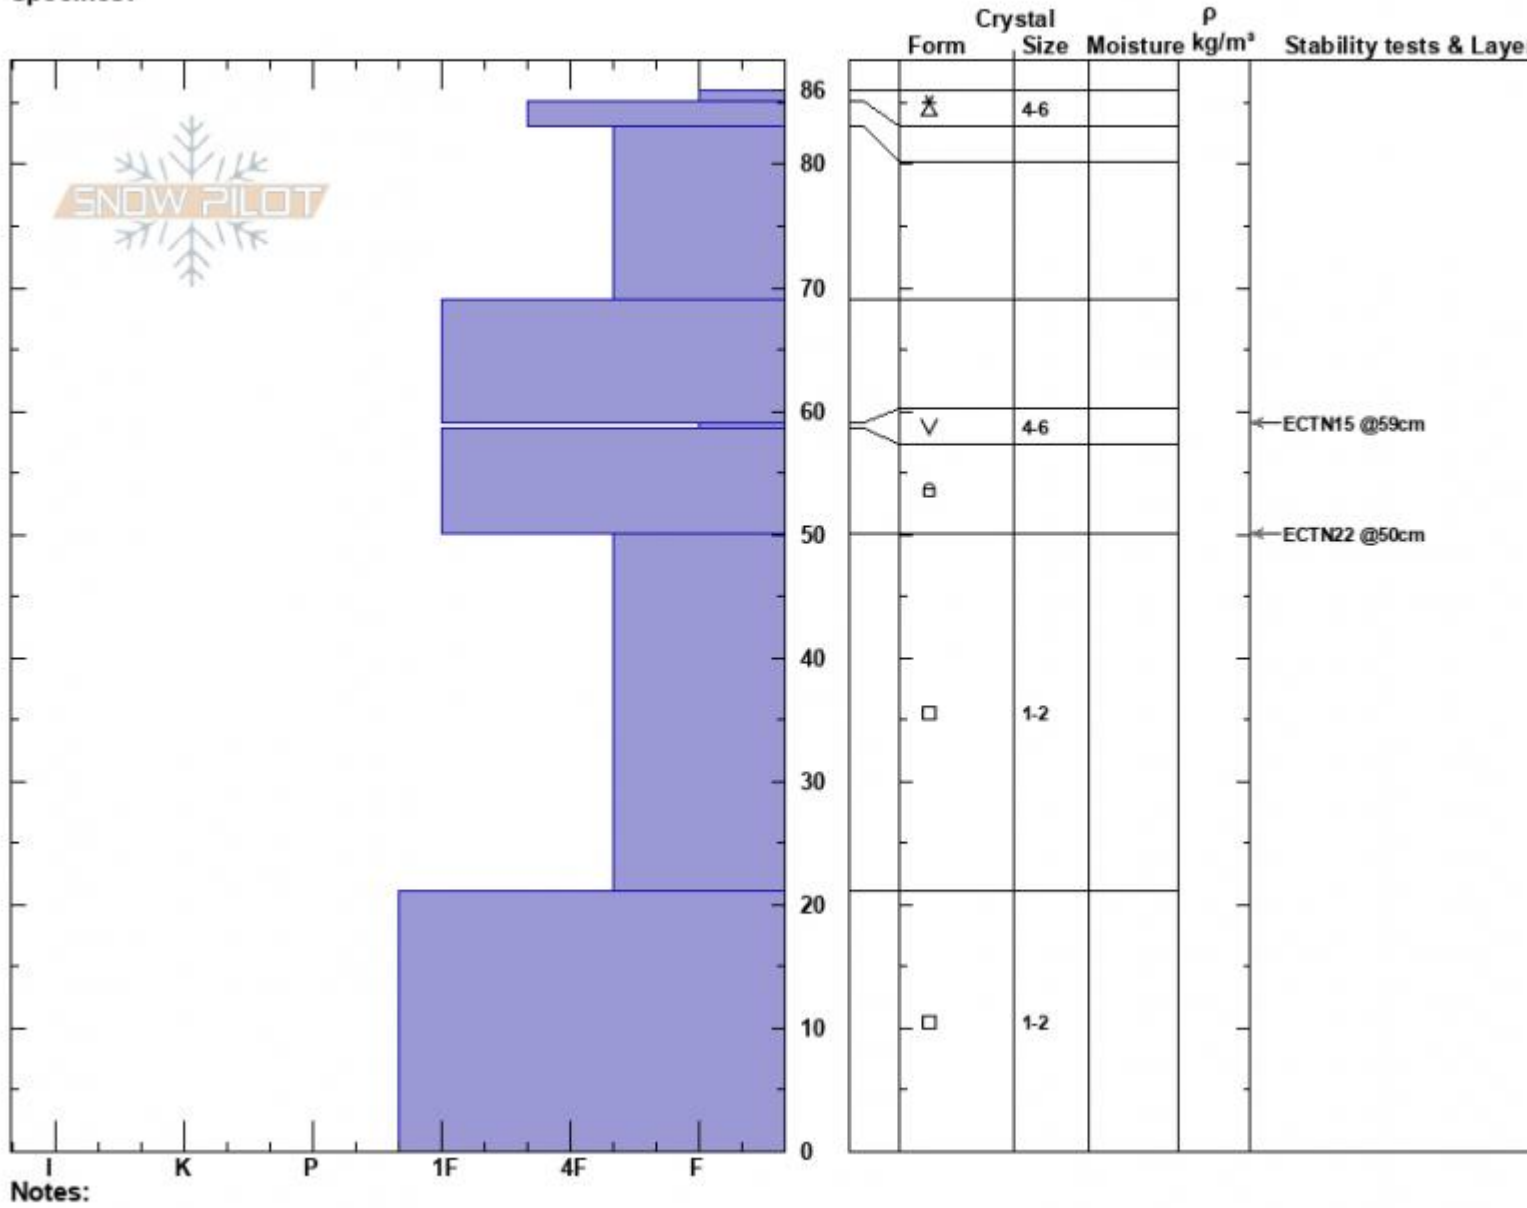

The Ramp
 Bridger Range
 MT
 Elevation: 8563 ft
 Aspect: 36°
 Specifics:

Haylee Darby
 12/22/2024 - 11:20am
 Co-ord: 45.82683N, -110.93186W
 Slope Angle: 21°
 Wind Loading:

Stability:
 Air Temperature: -1.5°C
 Sky Cover: BKN
 Precipitation: NO
 Wind: W Moderate

HS:86 Layer Notes:

Advisory Region
 Bridger Range
 Longitude
 -110.93W
 Latitude
 45.83N
 Bridger Range, 2024-12-22