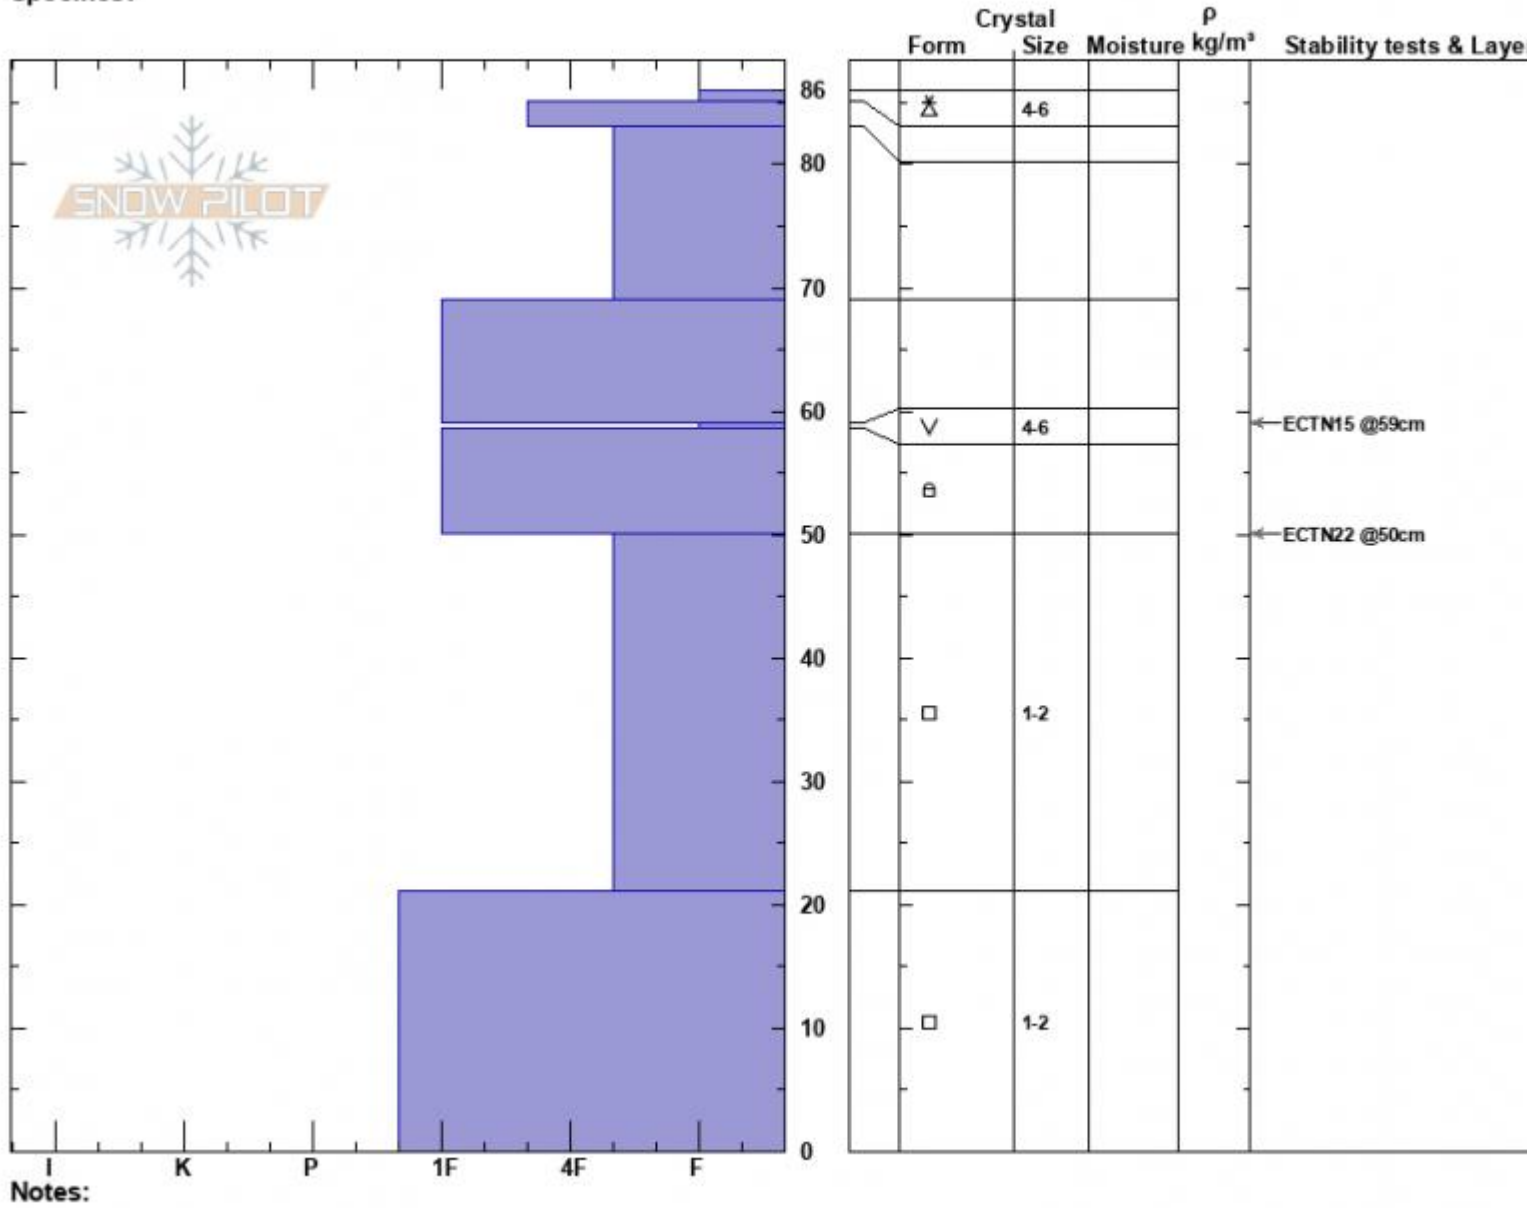

The Ramp  
 Bridger Range  
 MT  
 Elevation: 8563 ft  
 Aspect: 36°  
 Specifics:

Haylee Darby  
 12/22/2024 - 11:20am  
 Co-ord: 45.82683N, -110.93186W  
 Slope Angle: 21°  
 Wind Loading:

Stability:  
 Air Temperature: -1.5°C  
 Sky Cover: BKN  
 Precipitation: NO  
 Wind: W Moderate

HS:86 Layer Notes:

Advisory Region  
 Bridger Range  
 Longitude  
 -110.93W  
 Latitude  
 45.83N  
 Bridger Range, 2024-12-22