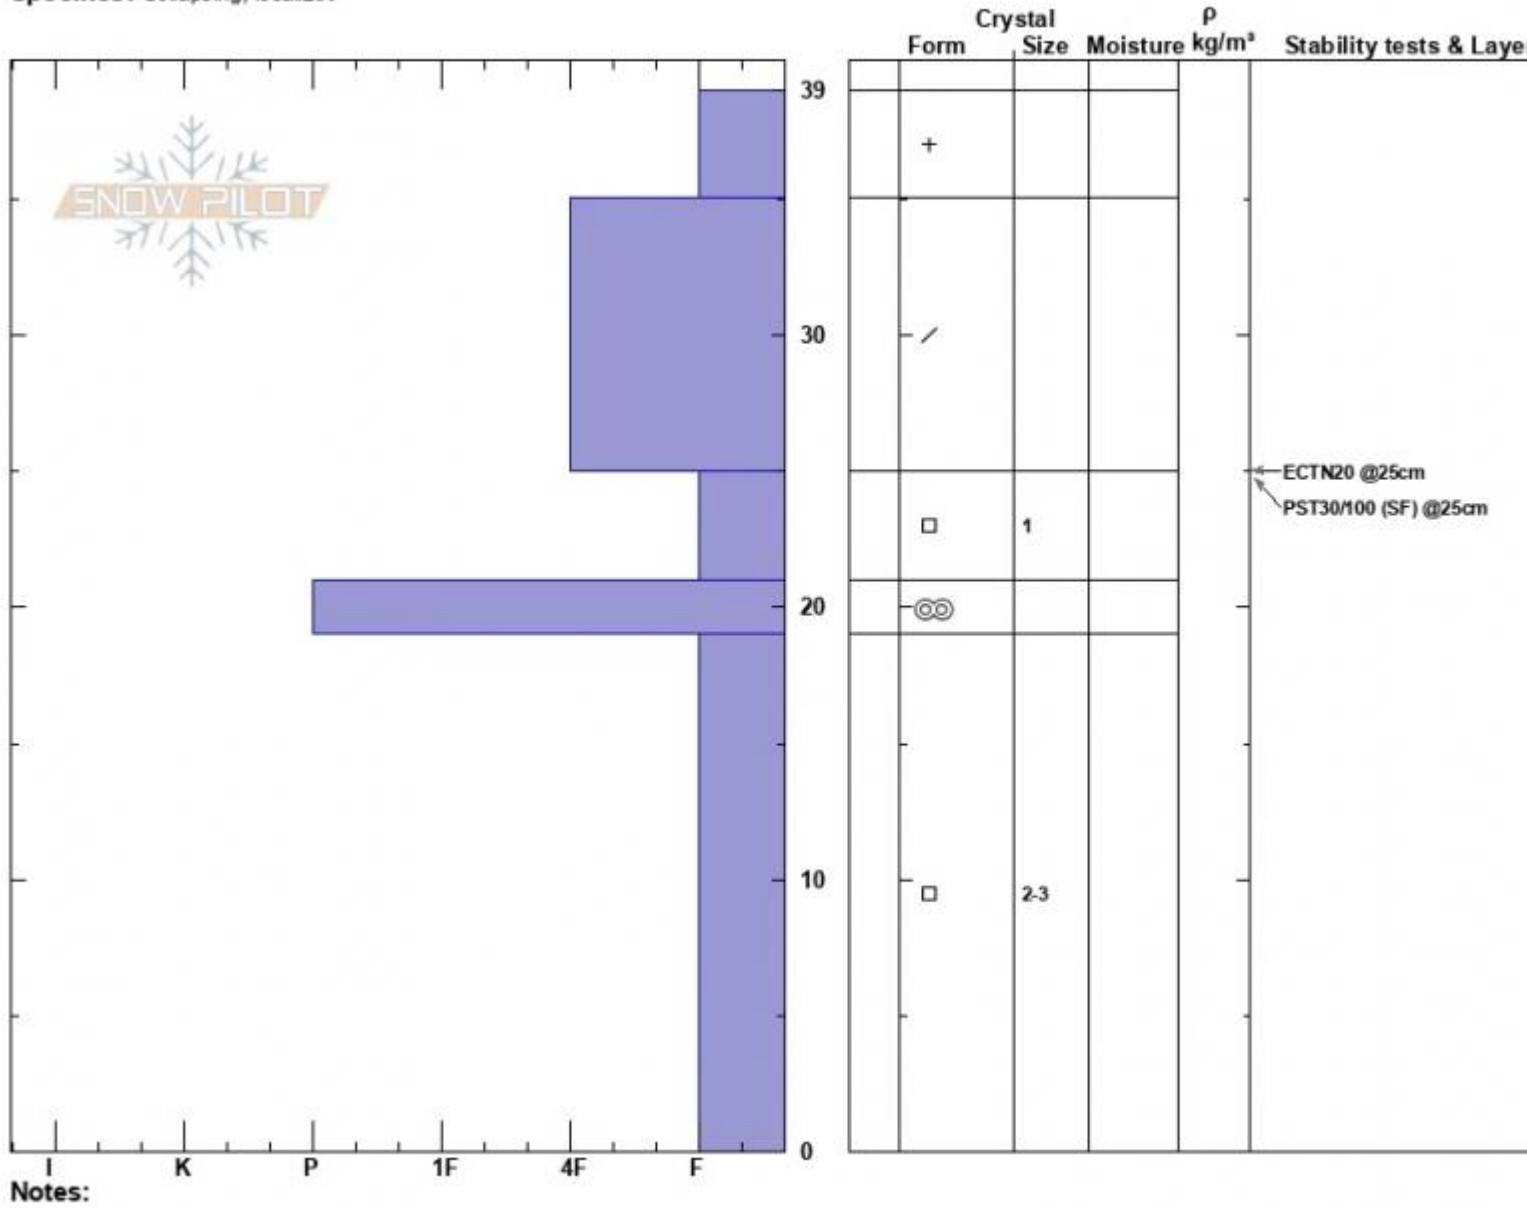

Bacon Rind South
 Madison Range-S
 MT
 Elevation: 8630 ft
 Aspect: 140°
 Specifics: Collapsing, localizer

Haylee Darby
 12/23/2024 - 11:15am
 Co-ord: 44.96911N, -111.09446W
 Slope Angle: 24°
 Wind Loading: no

Stability:
 Air Temperature: -2°C
 Sky Cover: OVC
 Precipitation: S-1
 Wind: SW Calm

HS:39
 PF:35
 Layer Notes:

Notes:
 Advisory Region
 Southern Madison
 Longitude
 -111.10W
 Latitude
 44.96N
 Southern Madison, 2024-12-23