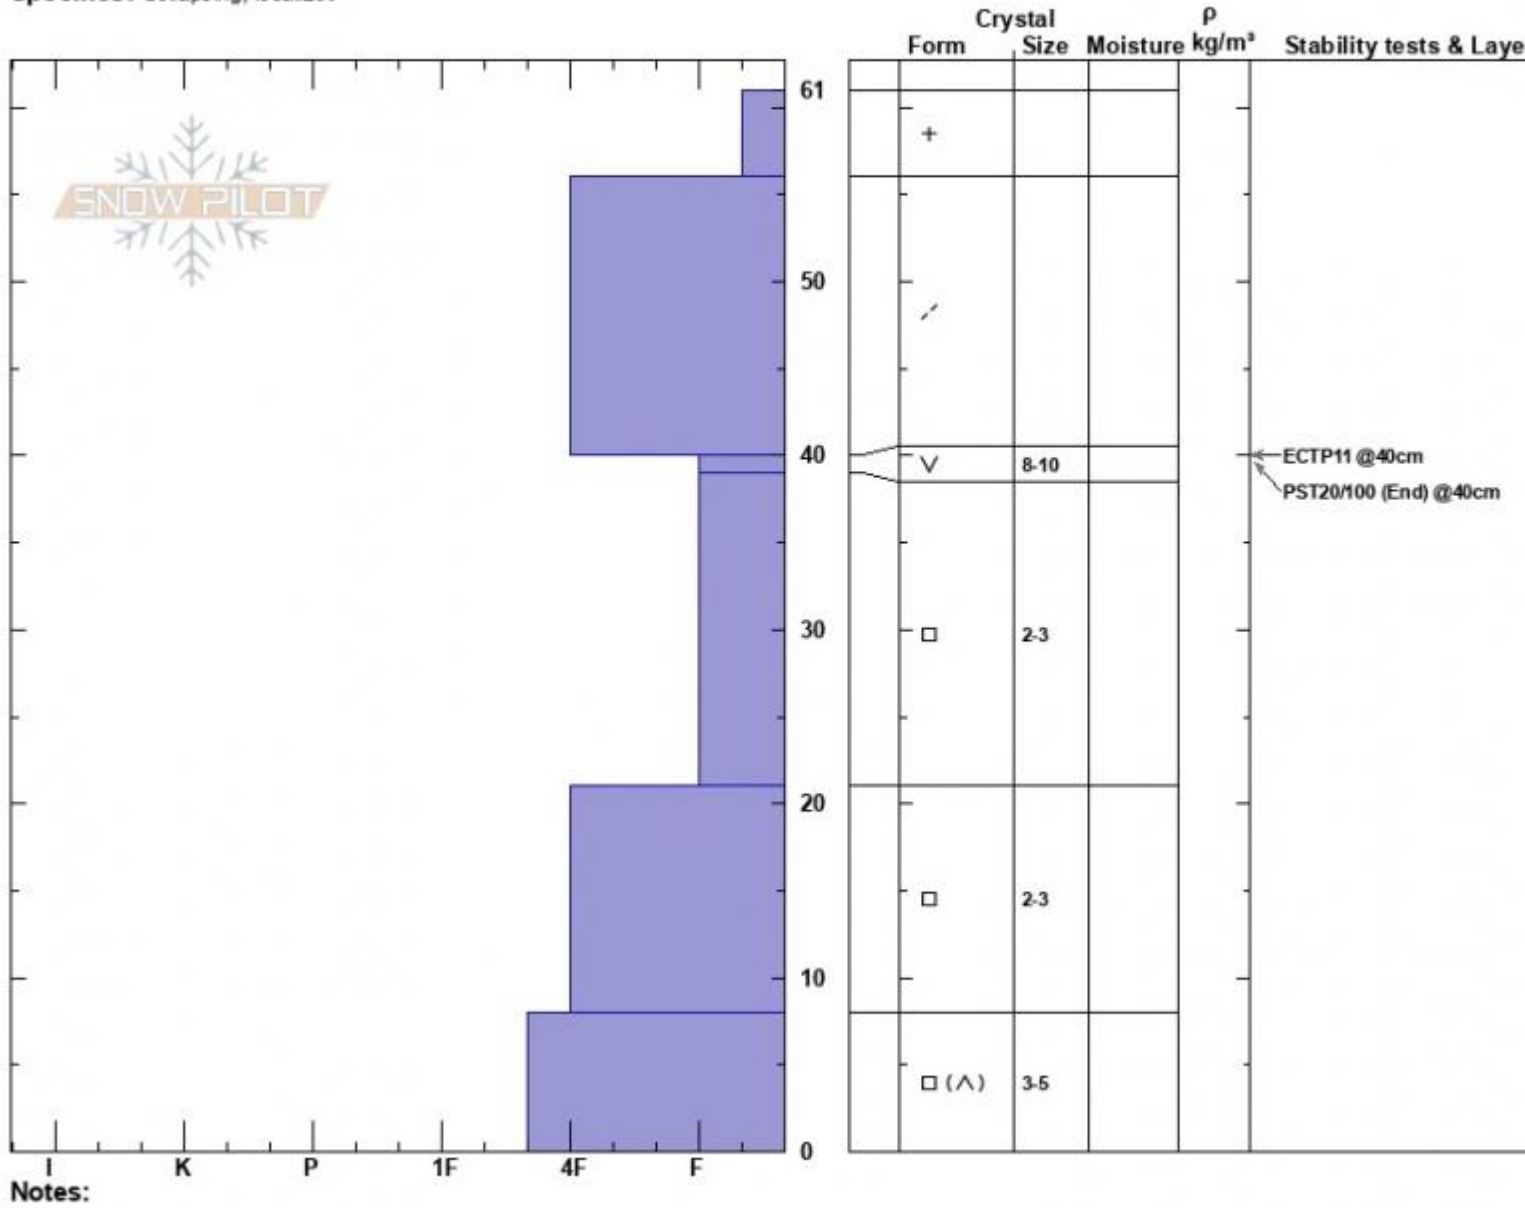

Top of the Skillet
 Madison Range-S
 MT
 Elevation: 8960 ft
 Aspect: 60°
 Specifics: Collapsing, localizer

Haylee Darby
 12/23/2024 - 12:15pm
 Co-ord: 44.97176N, -111.09767W
 Slope Angle: 26°
 Wind Loading: no

Stability:
 Air Temperature: -2°C
 Sky Cover: X
 Precipitation: NO
 Wind: W Calm

HS:61
 PF:55
 PS:20
 Layer Notes:

Advisory Region
 Southern Madison
 Longitude
 -111.10W
 Latitude
 44.96N
 Southern Madison, 2024-12-23