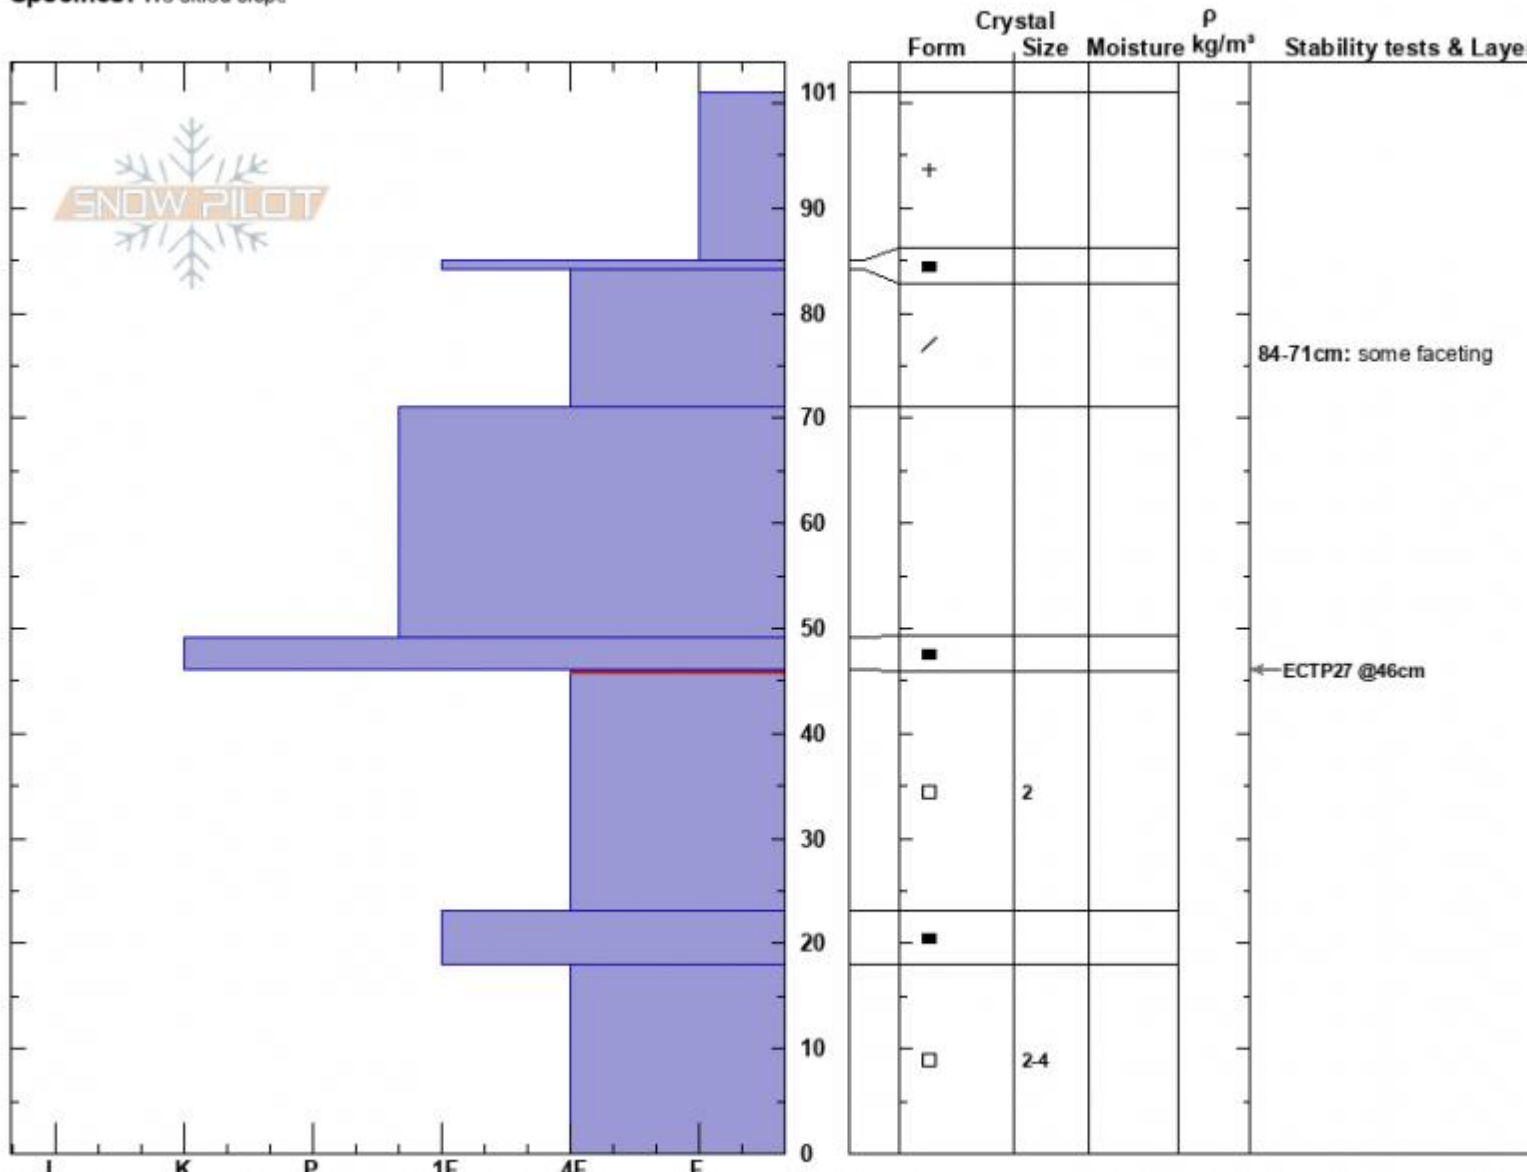

Divide Pk SE facing
 Gallatin Range-N
 MT
 Elevation: 9626 ft
 Aspect: 141°
 Specifics: We skied slope

Mark Staples
 12/27/2024 - 1:05pm
 Co-ord: 45.40249N, -110.97051W
 Slope Angle: 28°
 Wind Loading: no

Stability: Good
 Air Temperature:
 Sky Cover:
 Precipitation:
 Wind:

HS:101 Layer Notes:
 84-71cm: some faceting
 46-23cm: Problematic layer

Notes: We found percolation columns of ice inside the faceted layer between 46 and 23 cm from water. They probably make the faceted layer more resistant to sliding, but we don't know how widespread they are. We didn't have time to look in other places.

Divide Peak 9600ft SE facing profile 27 Dec 2024

Advisory Region
 Northern Gallatin
 Longitude
 -110.98W

Latitude

45.40N

Northern Gallatin, 2024-12-27