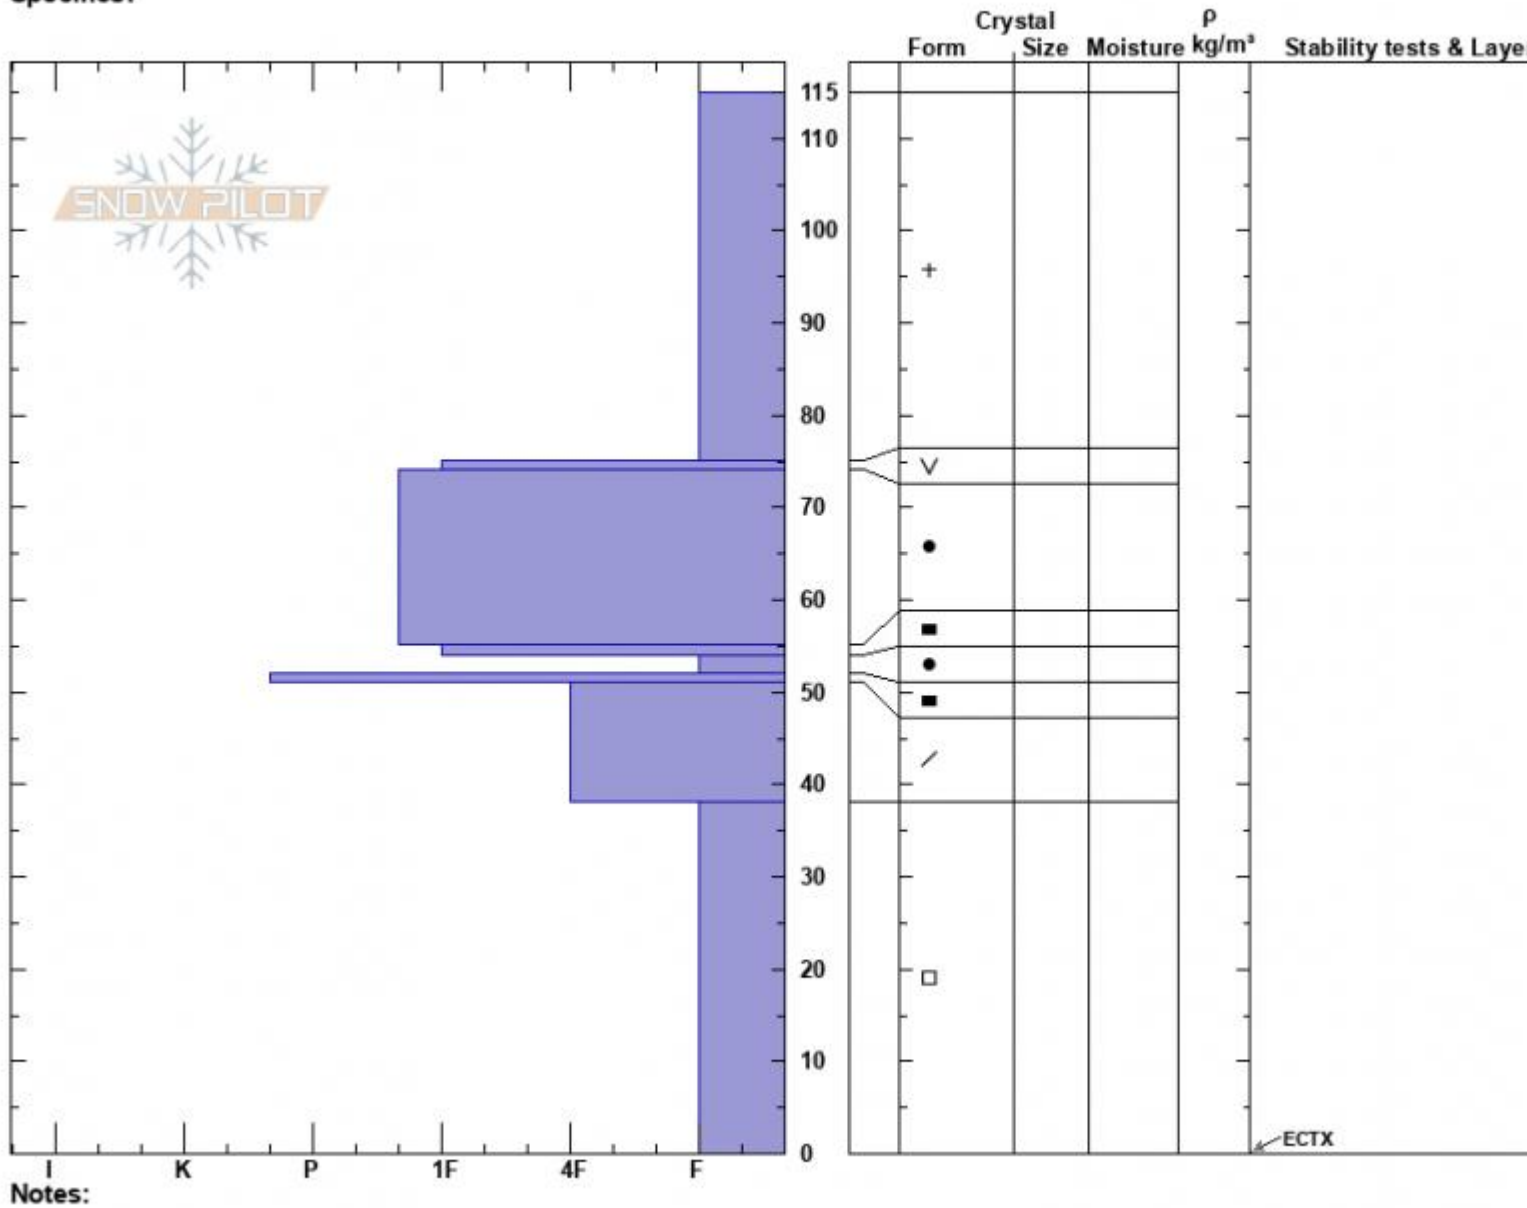

Fish Creek  
 Henry Lake Mtns  
 ID  
 Elevation: 7600 ft  
 Aspect:  
 Specifics:

Jacob Allred  
 12/28/2024 - 2:00pm  
 Co-ord: 44.45940N, -111.15341W  
 Slope Angle: 11°  
 Wind Loading: no

Stability:  
 Air Temperature: -6°C  
 Sky Cover: OVC  
 Precipitation: S-1  
 Wind: SW Moderate

HS:115    Layer Notes:  
 74-55cm: Problematic layer

Advisory Region  
 Island Park  
 Longitude  
 -111.14W  
 Latitude  
 44.48N  
 Island Park, 2024-12-28