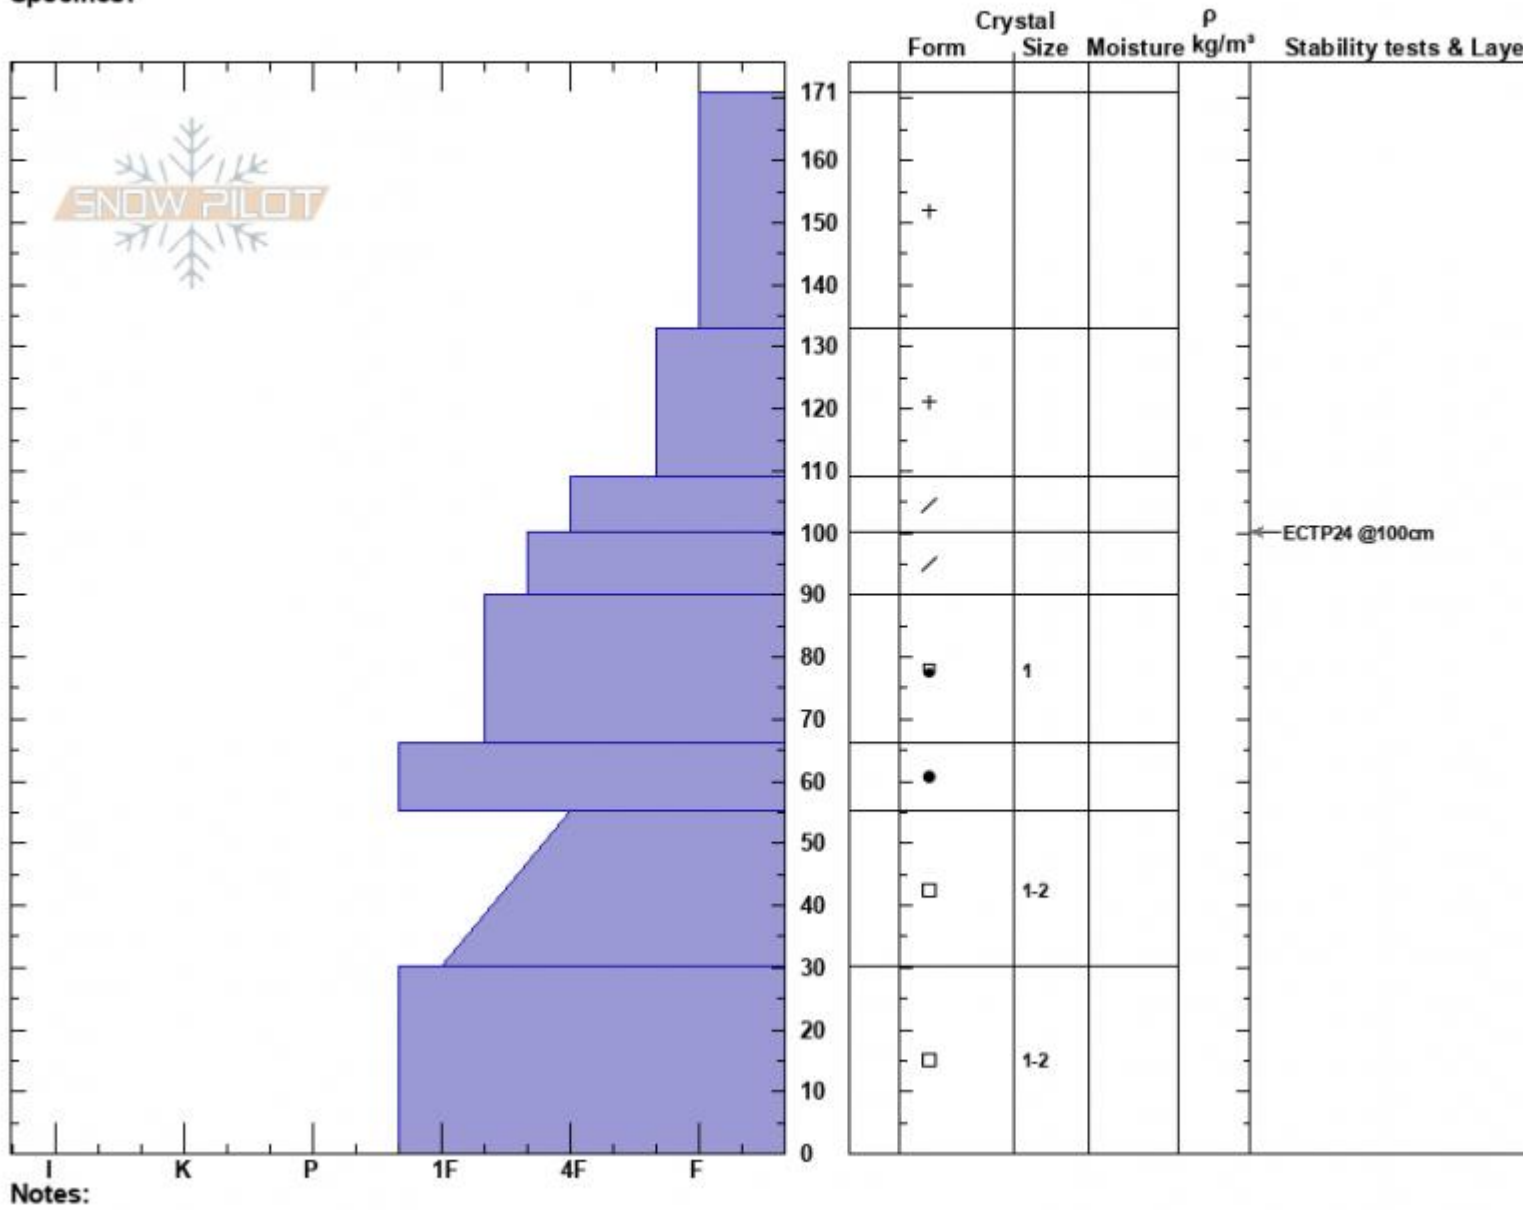

The Ramp - Bottom  
 Bridger Range  
 MT  
 Elevation: 7912 ft  
 Aspect: 73°  
 Specifics:

Haylee Darby  
 12/31/2024 - 11:45am  
 Co-ord: 45.82972N, -110.92936W  
 Slope Angle: 24°  
 Wind Loading: no

Stability:  
 Air Temperature: -6°C  
 Sky Cover: OVC  
 Precipitation: S-1  
 Wind: W Calm

HS:171 Layer Notes:

Advisory Region  
 Bridger Range  
 Longitude  
 -110.93W  
 Latitude  
 45.83N  
 Bridger Range, 2024-12-31