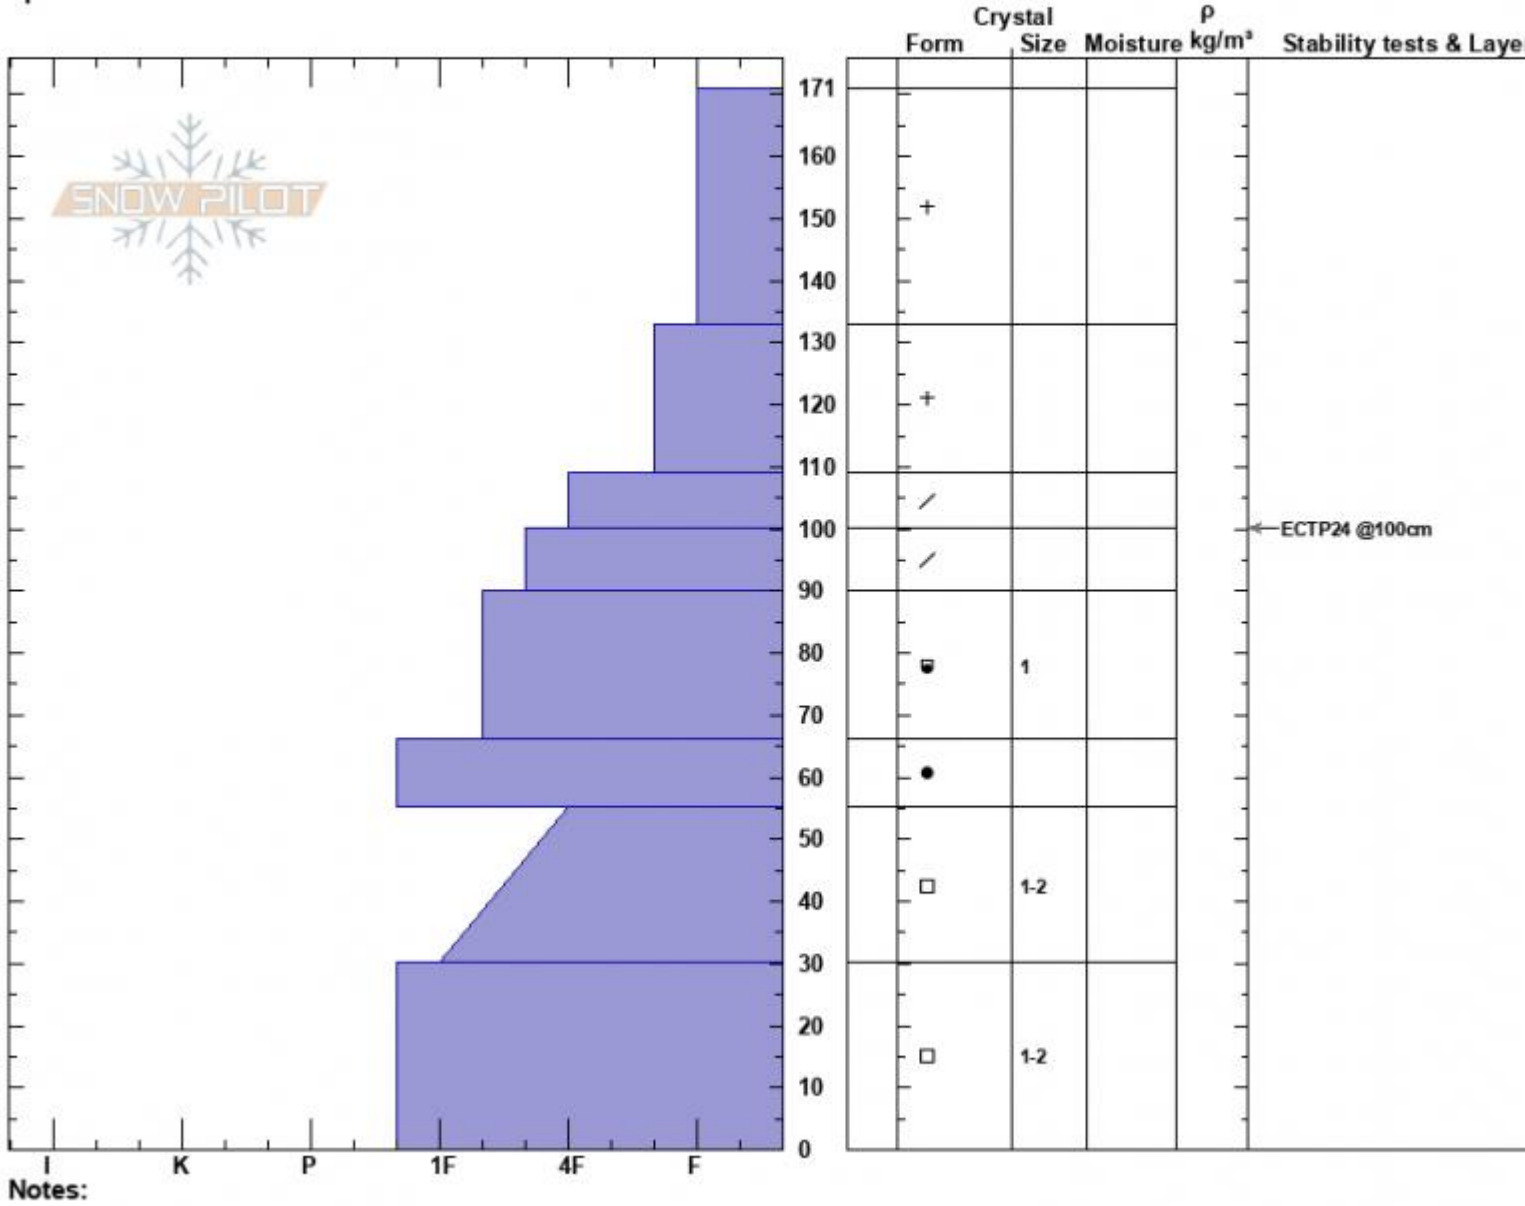

The Ramp - Bottom
 Bridger Range
 MT
 Elevation: 7912 ft
 Aspect: 73°
 Specifics:

Haylee Darby
 12/31/2024 - 11:45am
 Co-ord: 45.82972N, -110.92936W
 Slope Angle: 24°
 Wind Loading: no

Stability:
 Air Temperature: -6°C
 Sky Cover: OVC
 Precipitation: S-1
 Wind: W Calm

HS:171 Layer Notes:

Notes:
 Advisory Region
 Bridger Range
 Longitude
 -110.93W
 Latitude
 45.83N
 Bridger Range, 2024-12-31