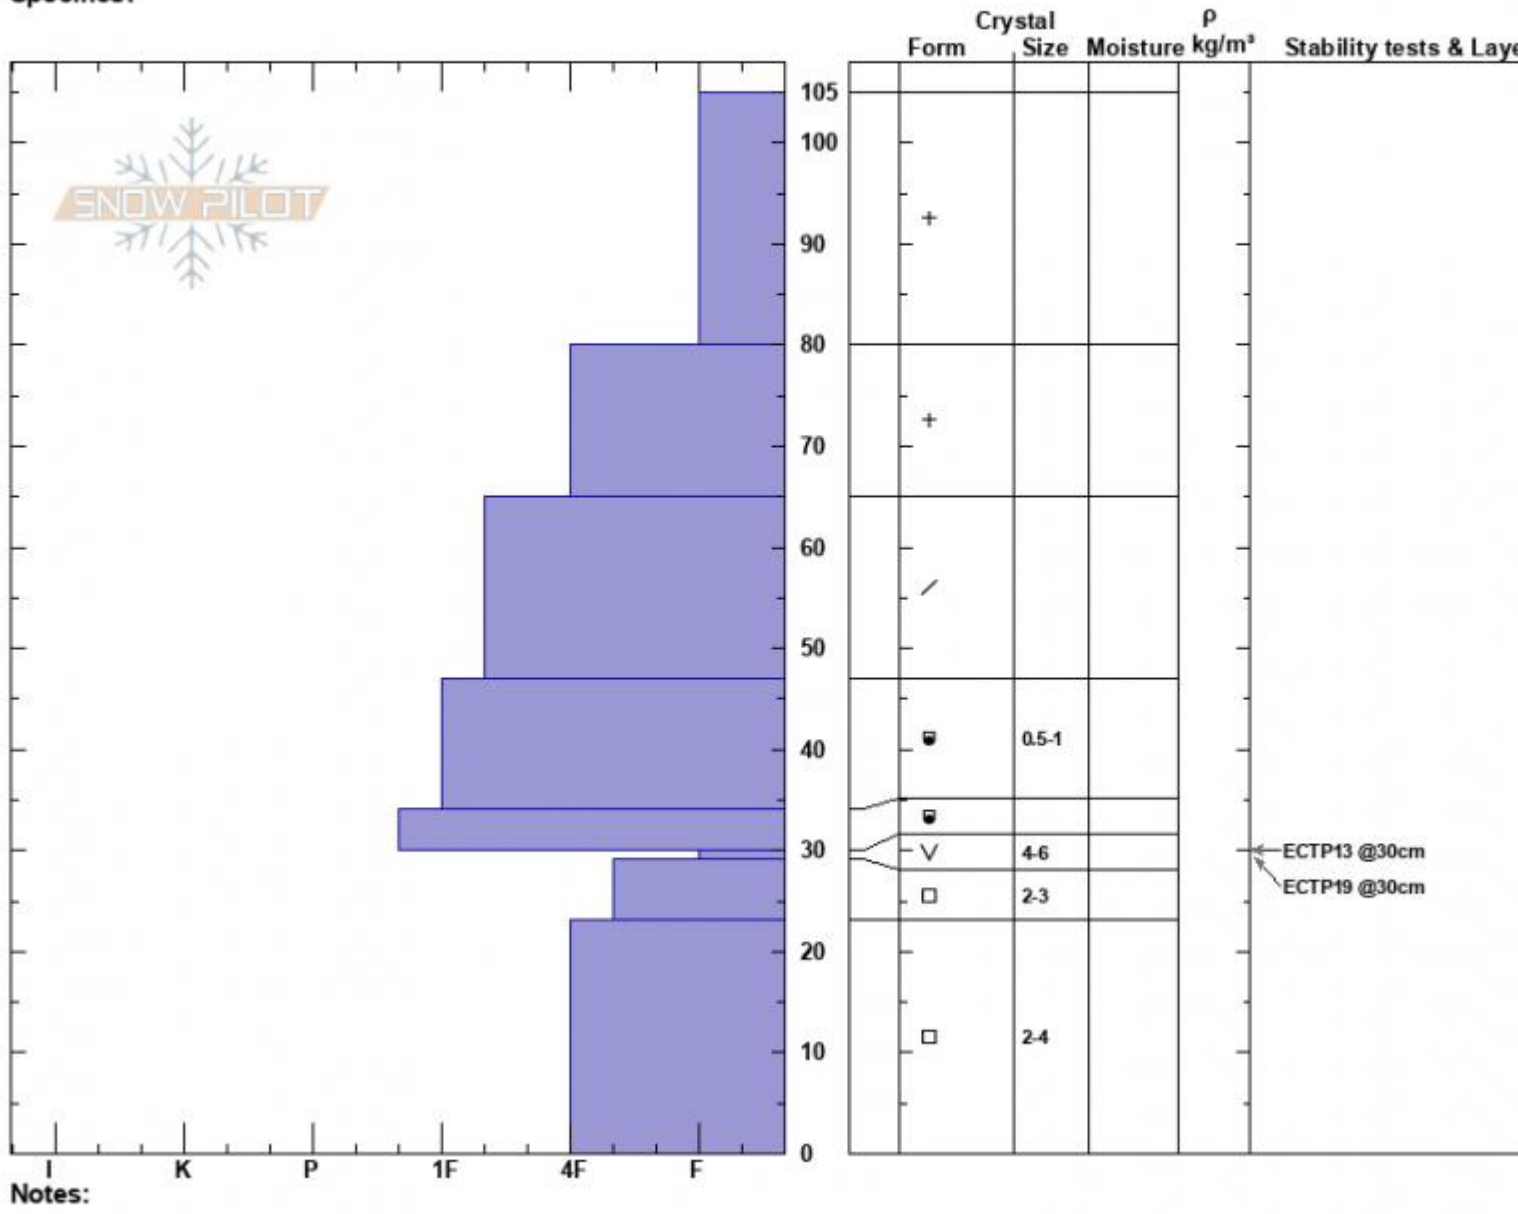

Lower Lionhead Ridge
 Lionhead Range
 MT
 Elevation: 8640 ft
 Aspect: 40°
 Specifics:

Dave Zinn
 01/02/2025 - 12:45pm
 Co-ord: 44.70757N, -111.30567W
 Slope Angle: 20°
 Wind Loading: previous

Stability: Poor
 Air Temperature:
 Sky Cover: OVC
 Precipitation: S-1
 Wind: SW Calm

HS:105 Layer Notes:
 PF:50 30-29cm:Problematic layer

Advisory Region
 Lionhead Range
 Longitude
 -111.32W
 Latitude
 44.73N
 Lionhead Range, 2025-01-03