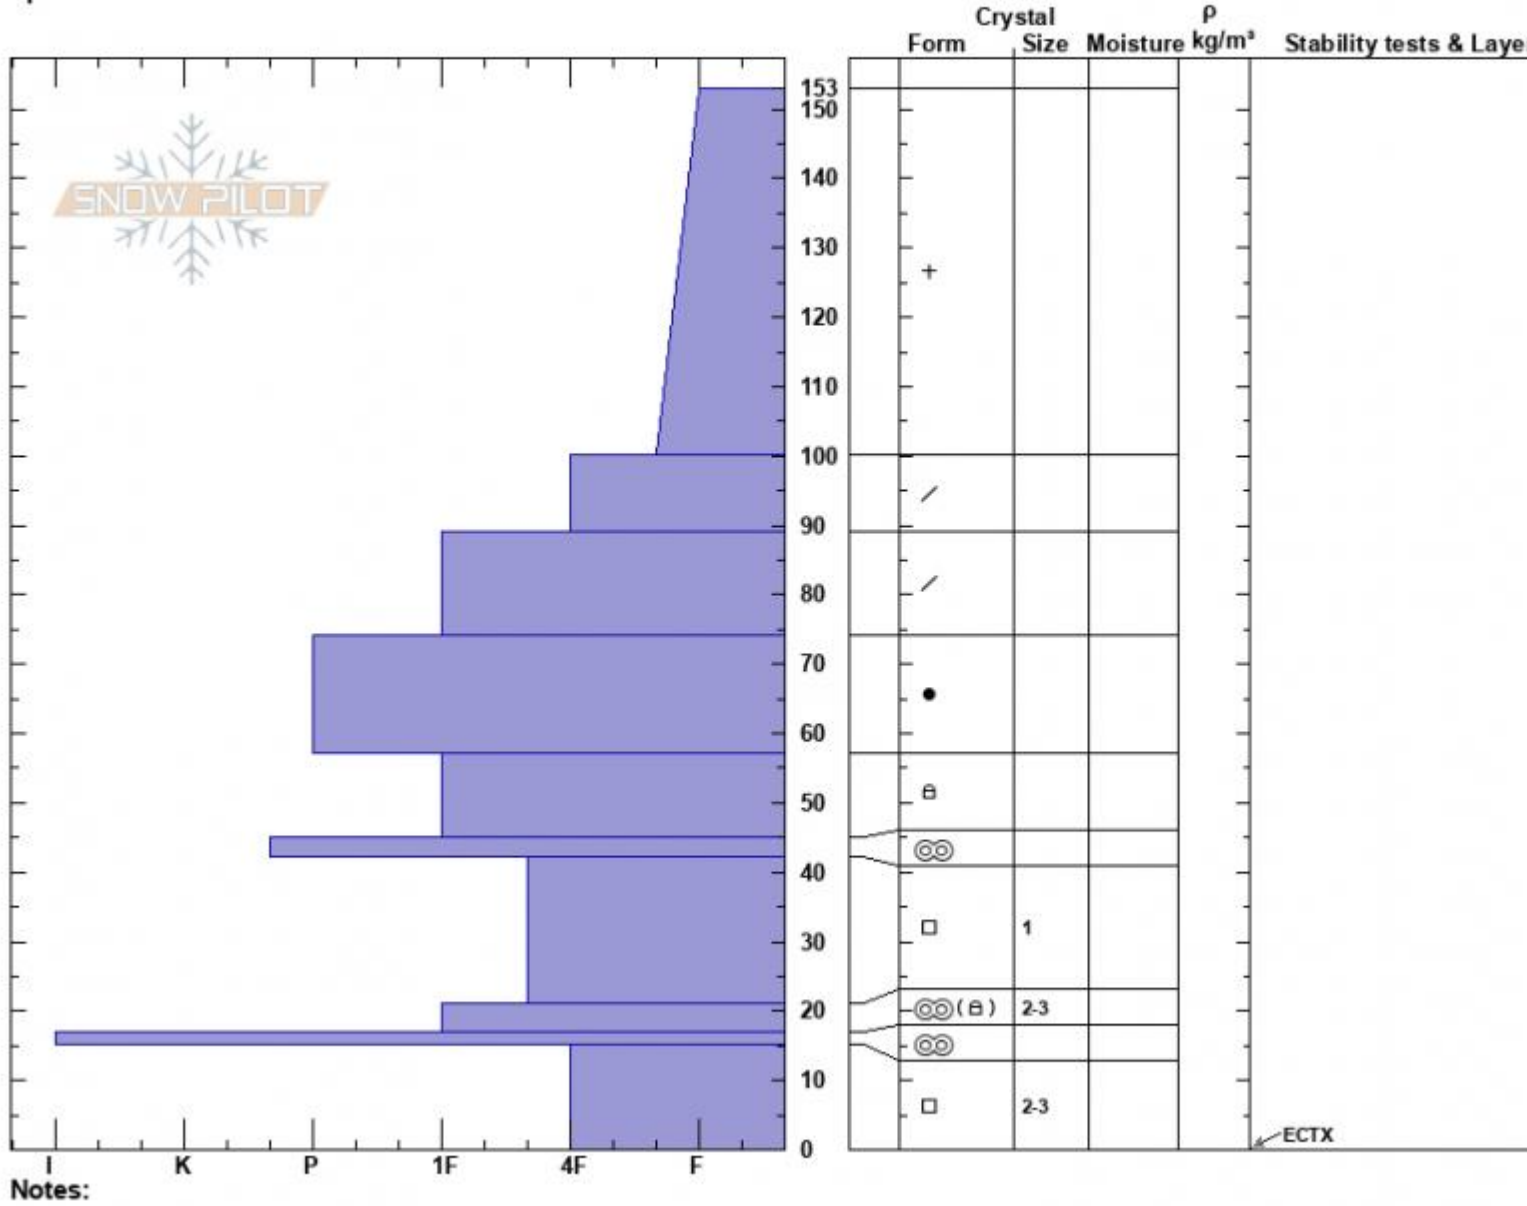

Fairy Lake  
 Bridger Range  
 MT  
 Elevation: 8543 ft  
 Aspect: 146°  
 Specifics:

Haylee Darby  
 01/03/2025 - 12:30pm  
 Co-ord: 45.91904N, -110.97393W  
 Slope Angle: 26°  
 Wind Loading:

Stability:  
 Air Temperature: -2°C  
 Sky Cover: OVC  
 Precipitation: S1  
 Wind: W Calm

HS:153 Layer Notes:

Advisory Region  
 Bridger Range  
 Longitude  
 -110.96W  
 Latitude  
 45.90N  
 Bridger Range, 2025-01-03