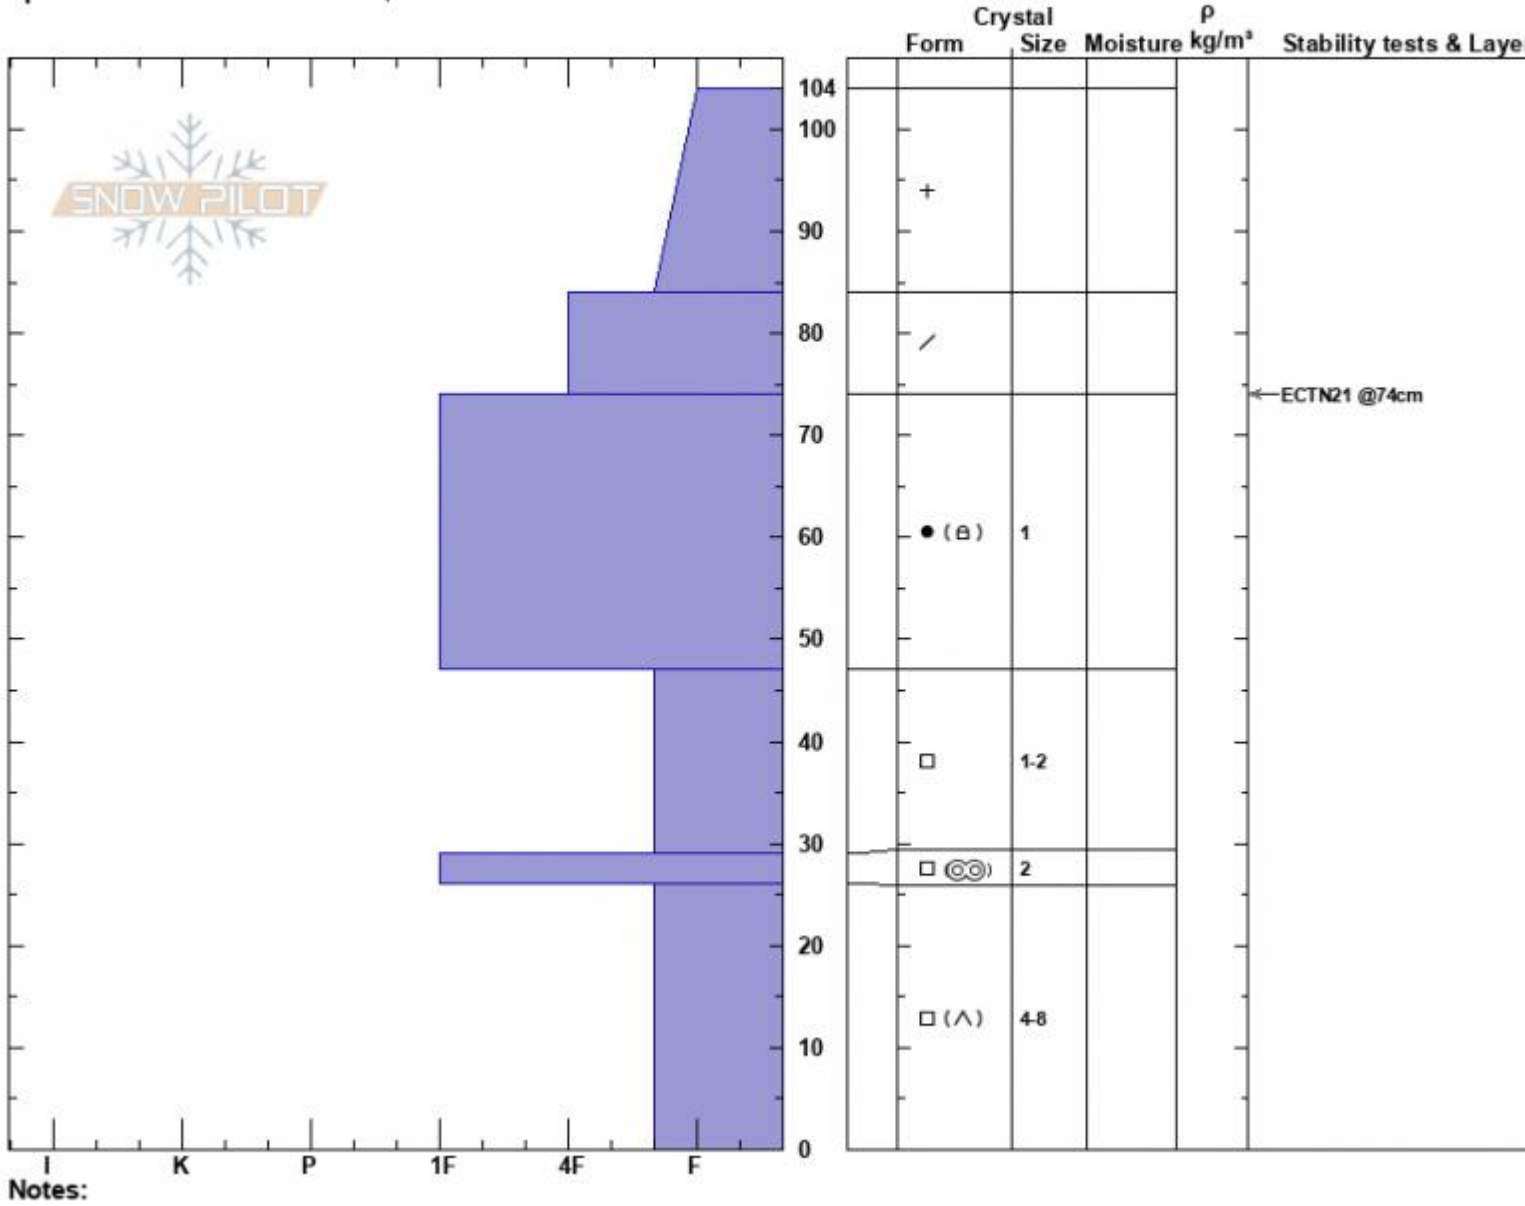

First Yellow Mule
 Madison Range-N
 MT
 Elevation: 9374 ft
 Aspect: 9°
 Specifics: Snowmobile tracks on slope

Haylee Darby
 01/04/2025 - 12:00pm
 Co-ord: 45.17555N, -111.38645W
 Slope Angle: 15°
 Wind Loading:

Stability:
 Air Temperature: -5.5°C
 Sky Cover: OVC
 Precipitation: S1
 Wind: N Moderate

Layer Notes:

Notes:
 Advisory Region
 Northern Madison
 Longitude
 -111.38W
 Latitude
 45.17N
 Northern Madison, 2025-01-04