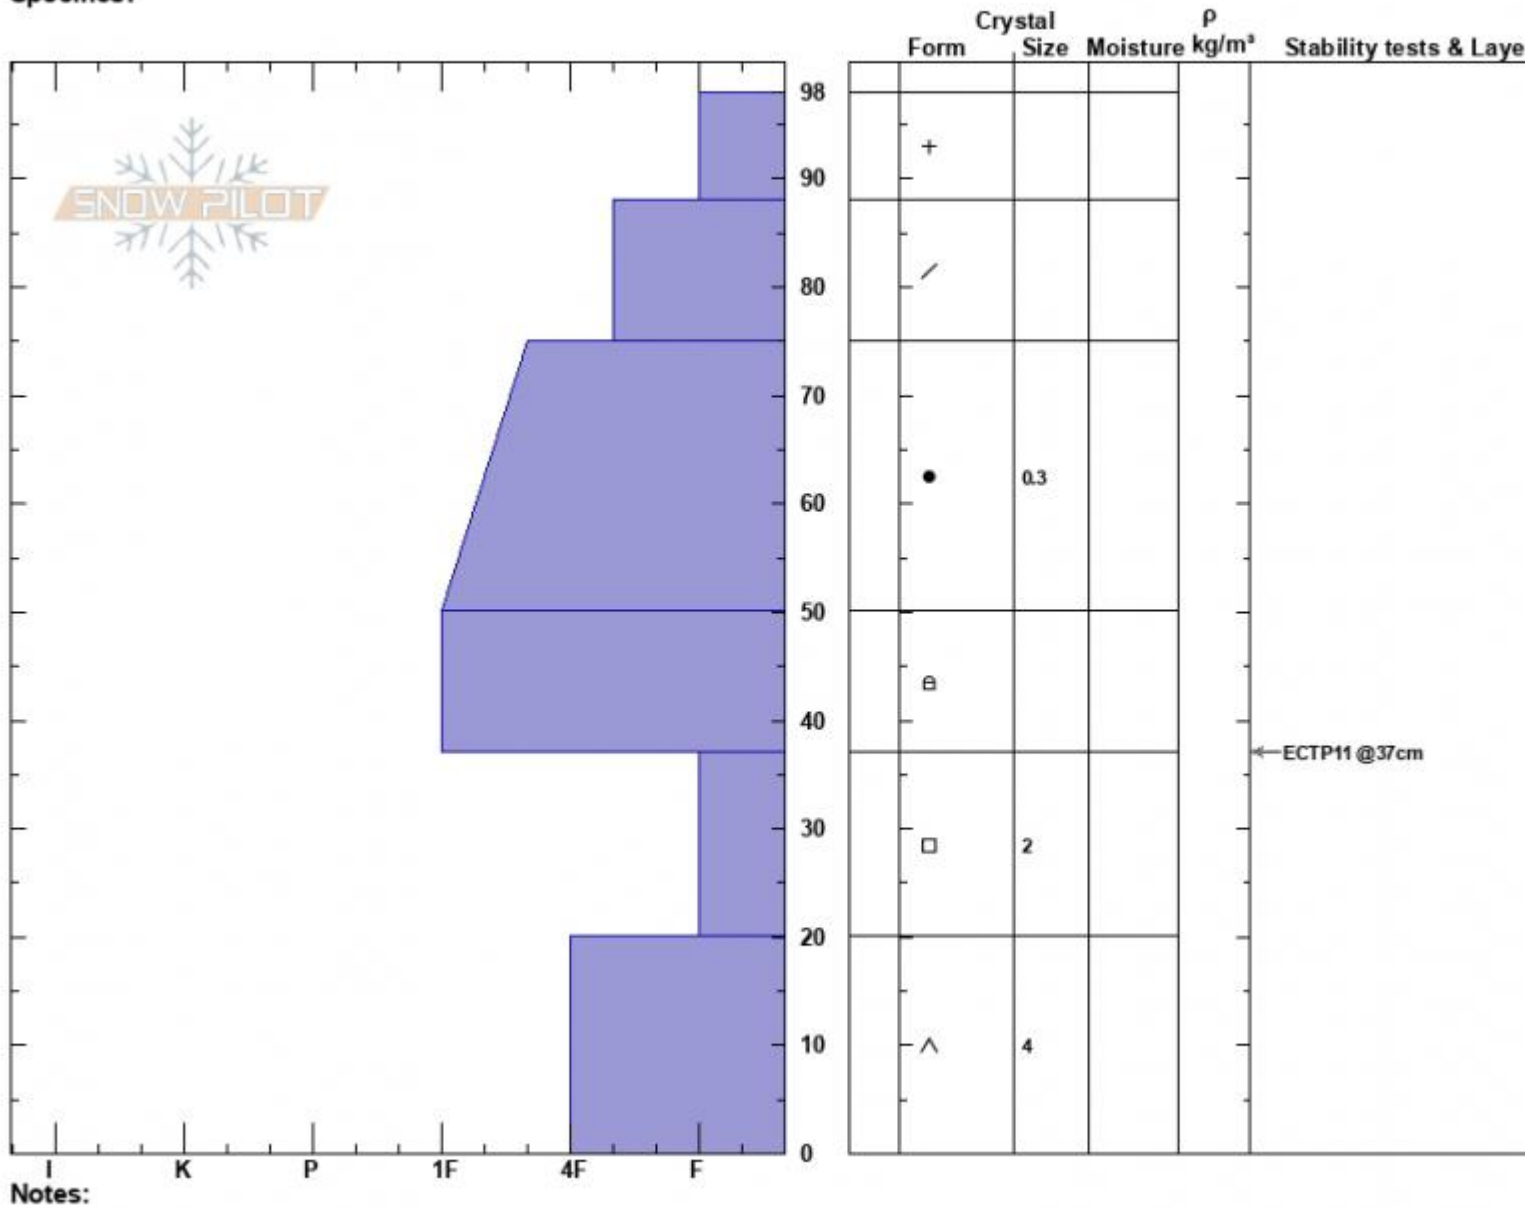

Sunlight Basin  
 Madison Range-S  
 MT  
 Elevation: 9478 ft  
 Aspect: 99°  
 Specifics:

Haylee Darby  
 01/07/2025 - 12:00pm  
 Co-ord: 44.97510N, -111.31392W  
 Slope Angle: 27°  
 Wind Loading:

Stability:  
 Air Temperature: -2°C  
 Sky Cover: SCT  
 Precipitation: NO  
 Wind: SE Light Breeze

HS:98  
 PF:85  
 Layer Notes:

Advisory Region  
 Southern Madison  
 Longitude  
 -111.27W

Latitude

45.06N

Southern Madison, 2025-01-07