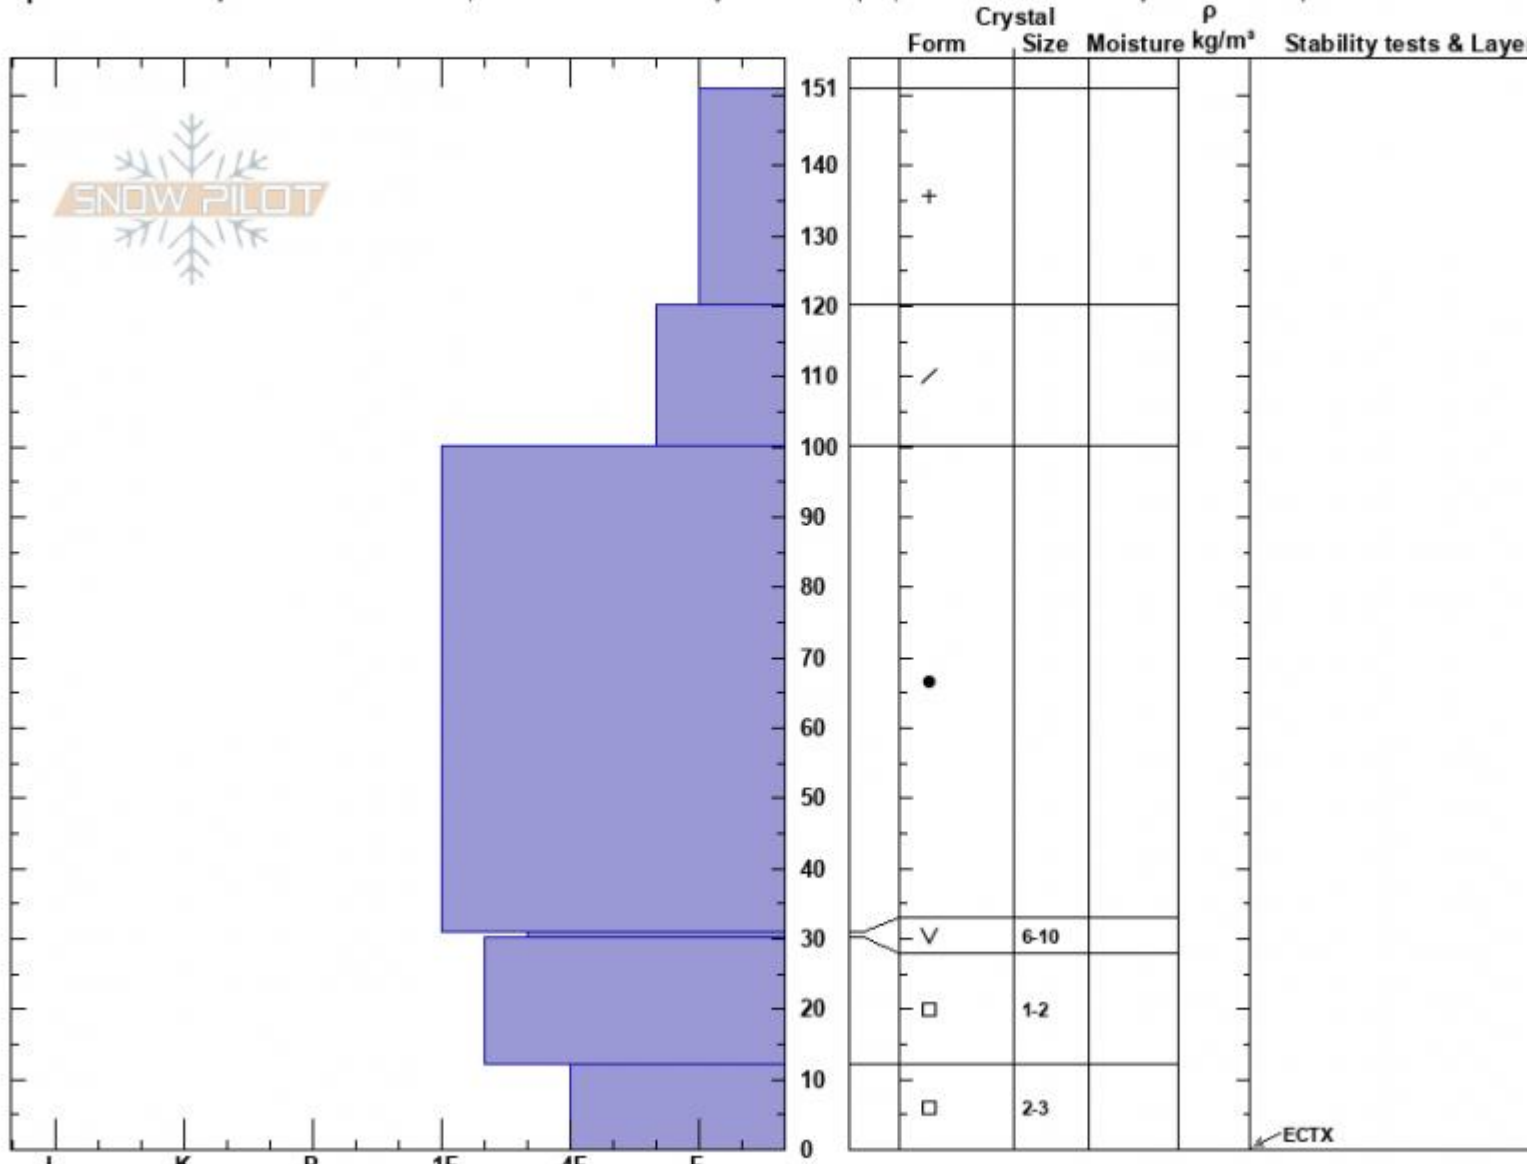

Abundance Shoulder
 Cooke City
 MT
 Elevation: 9169 ft
 Aspect: 140°

Alex Marienthal
 01/09/2025 - 12:50pm
 Co-ord: 45.06393N, -110.01105W
 Slope Angle: 23°
 Wind Loading: previous

Stability:
 Air Temperature:
 Sky Cover: BKN
 Precipitation: S-1
 Wind: Calm

HS:151
 PF:55
 Layer Notes:

Specifics: Pit is adjacent to avalanche: other; Recent avalanche activity on similar slopes; Recent avalanche activity on different slopes:

Notes: Pit dug on the south shoulder of Mt. Abundance. When we rode away we saw a fresh small avalanche, 3'deep x 10' wide that we suspect we triggered on the angle ridge above. About 45 minutes later, from a couple miles away, we saw a 4-6' deep avalanche that happened since we had been there 1000' or more from our pit.

Advisory Region
 Cooke City
 Longitude
 -110.01W
 Latitude
 45.06N
 Cooke City, 2025-01-09