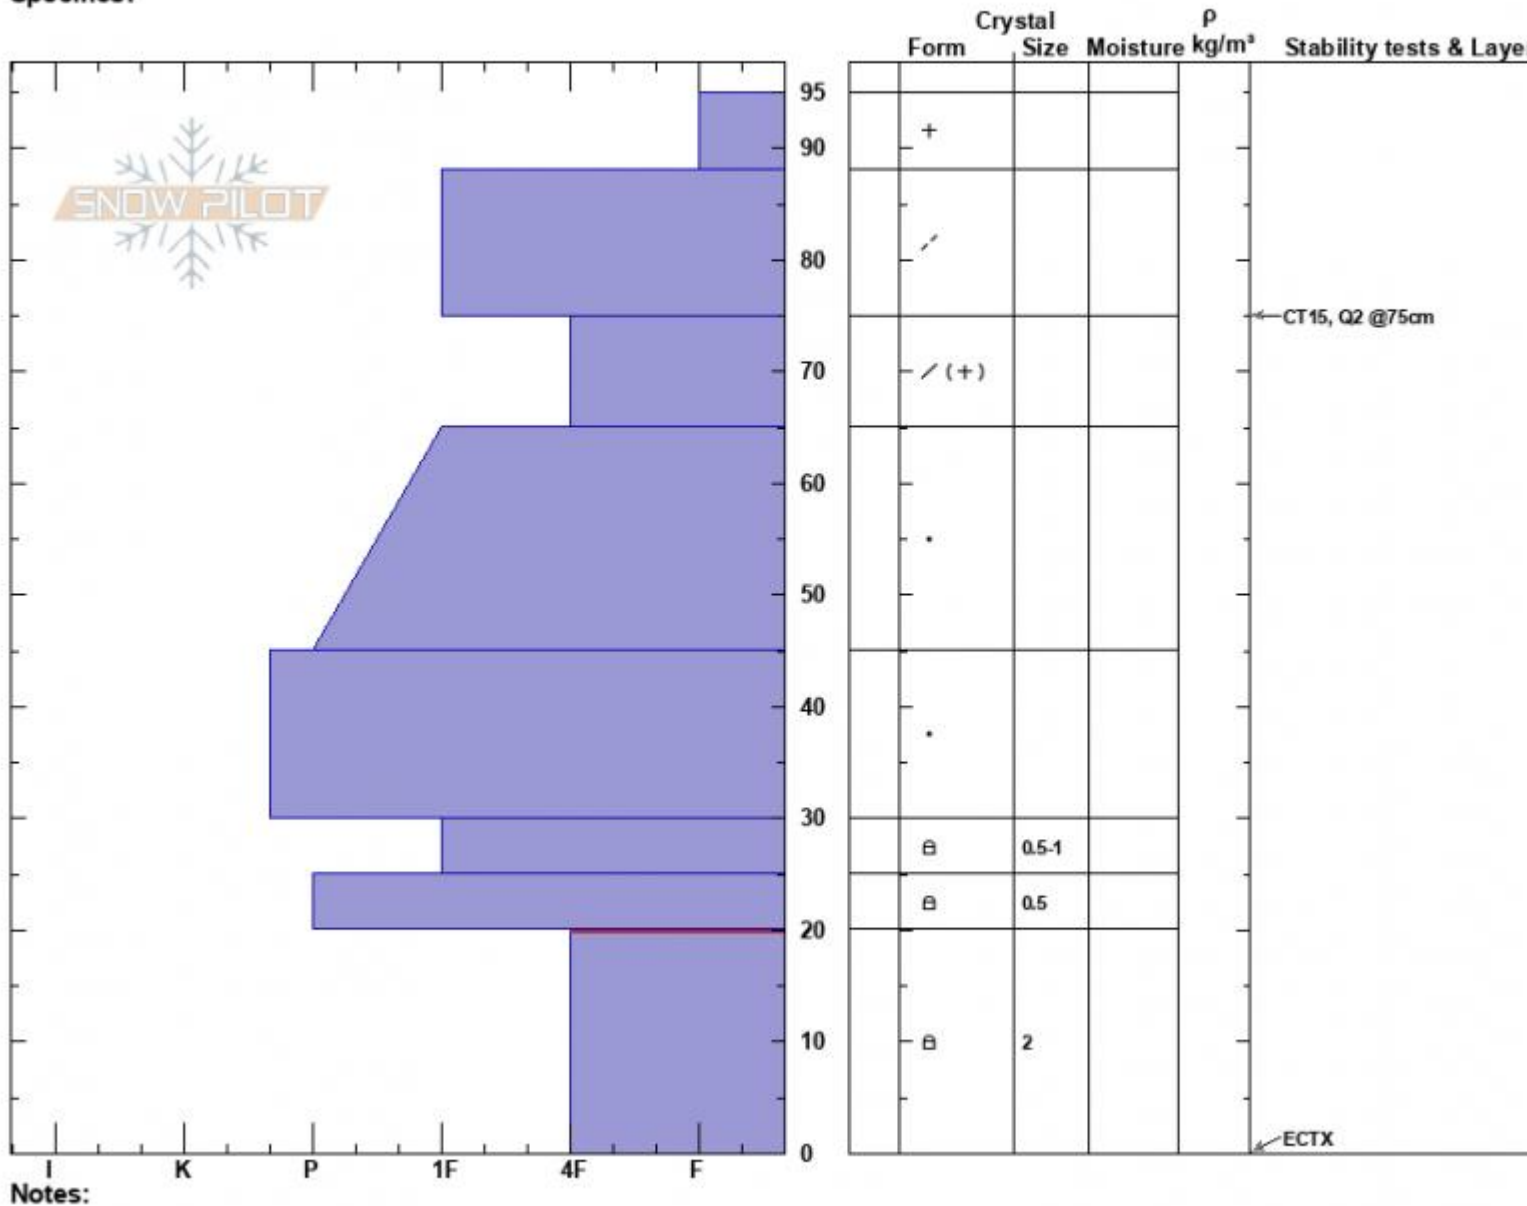

Bradley Forest  
 Bridger Range  
 MT  
 Elevation: 7400 ft  
 Aspect: NE  
 Specifics:

Aaron Schoening  
 01/11/2025 - 1:30pm  
 Co-ord:  
 Slope Angle: 14°  
 Wind Loading:

Stability:  
 Air Temperature:  
 Sky Cover: BKN  
 Precipitation: S-1  
 Wind: NE Light Breeze

HS:95  
 PS: 15  
 Layer Notes:  
 20-0cm: Problematic layer

Advisory Region  
 Bridger Range  
 Longitude  
 -110.93W  
 Latitude  
 45.83N  
 Bridger Range, 2025-01-11