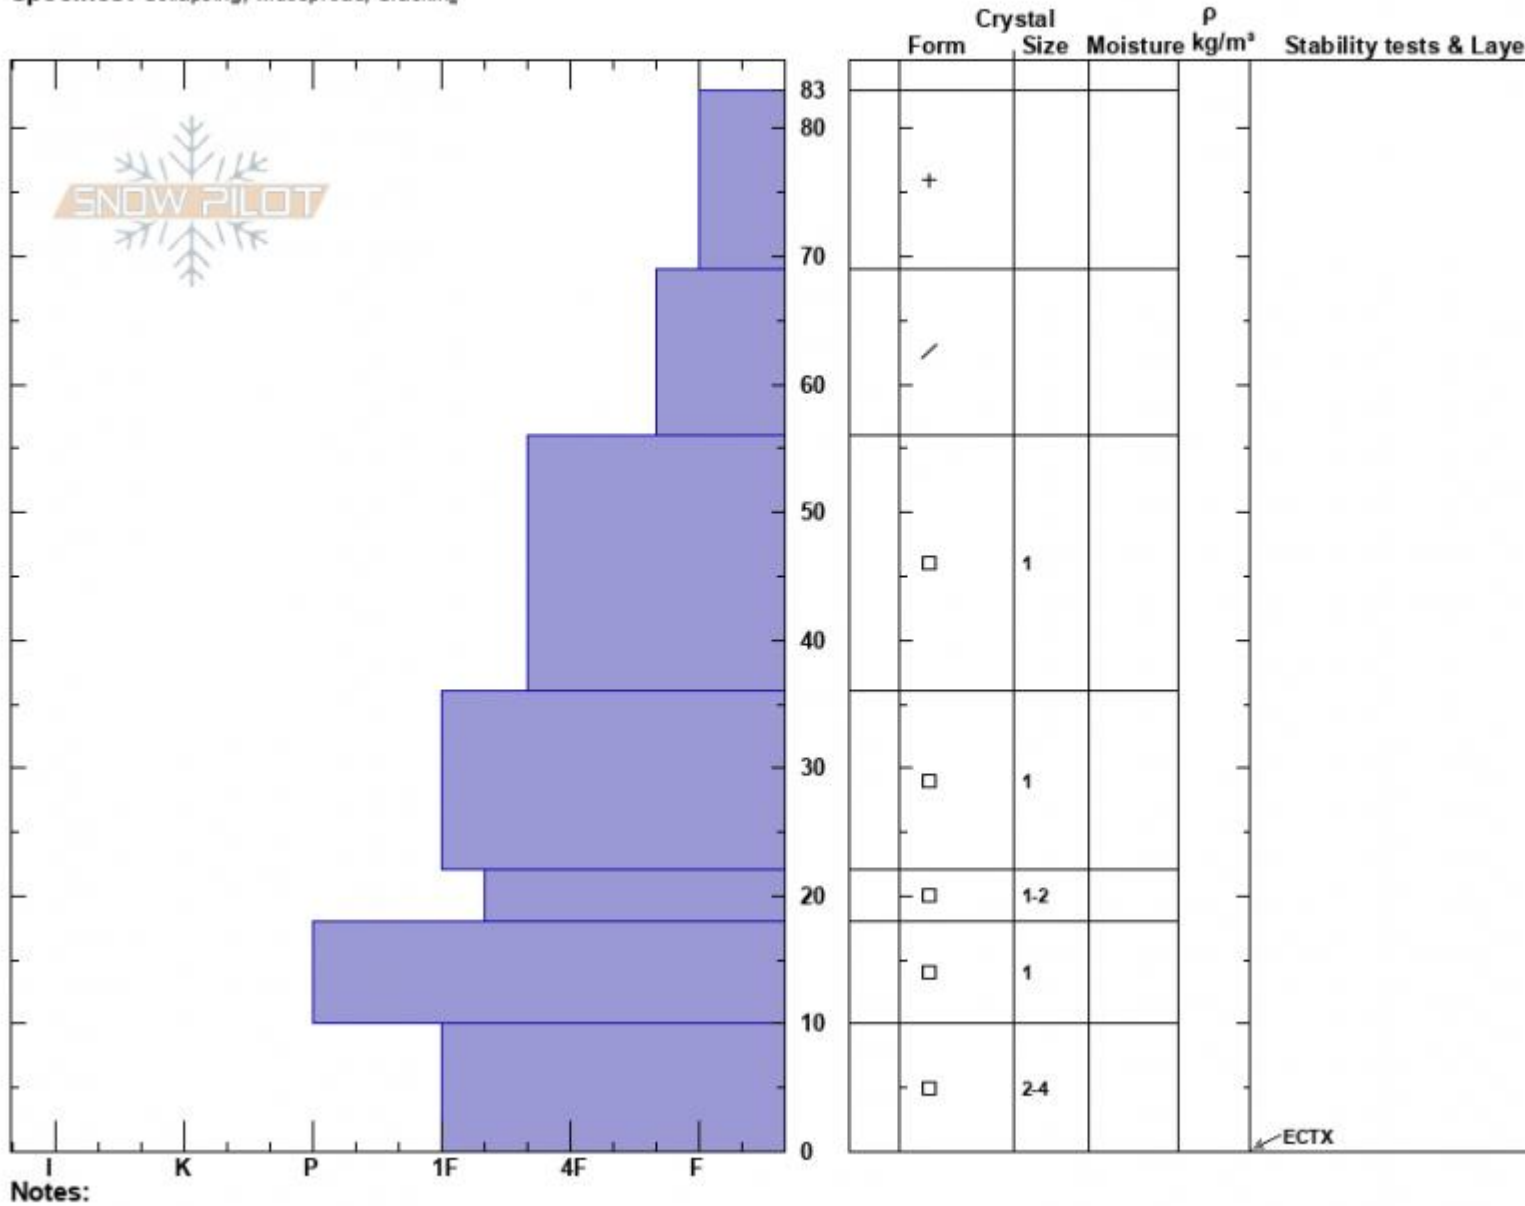

Bacon Rind South
Madison Range-S
MT

Elevation: 8665 ft
Aspect: 144°

Specifics: Collapsing, widespread, Cracking

Haylee Darby
01/13/2025 - 12:00pm

Co-ord: 44.96908N, -111.09440W

Slope Angle: 18°

Wind Loading: no

Stability:

Air Temperature: -11°C

Sky Cover: OVC

Precipitation: S-1

Wind: W Calm

HS:83

PF:83

Layer Notes:

Advisory Region
Southern Madison

Longitude
-111.10W

Latitude
44.96N

Southern Madison, 2025-01-13