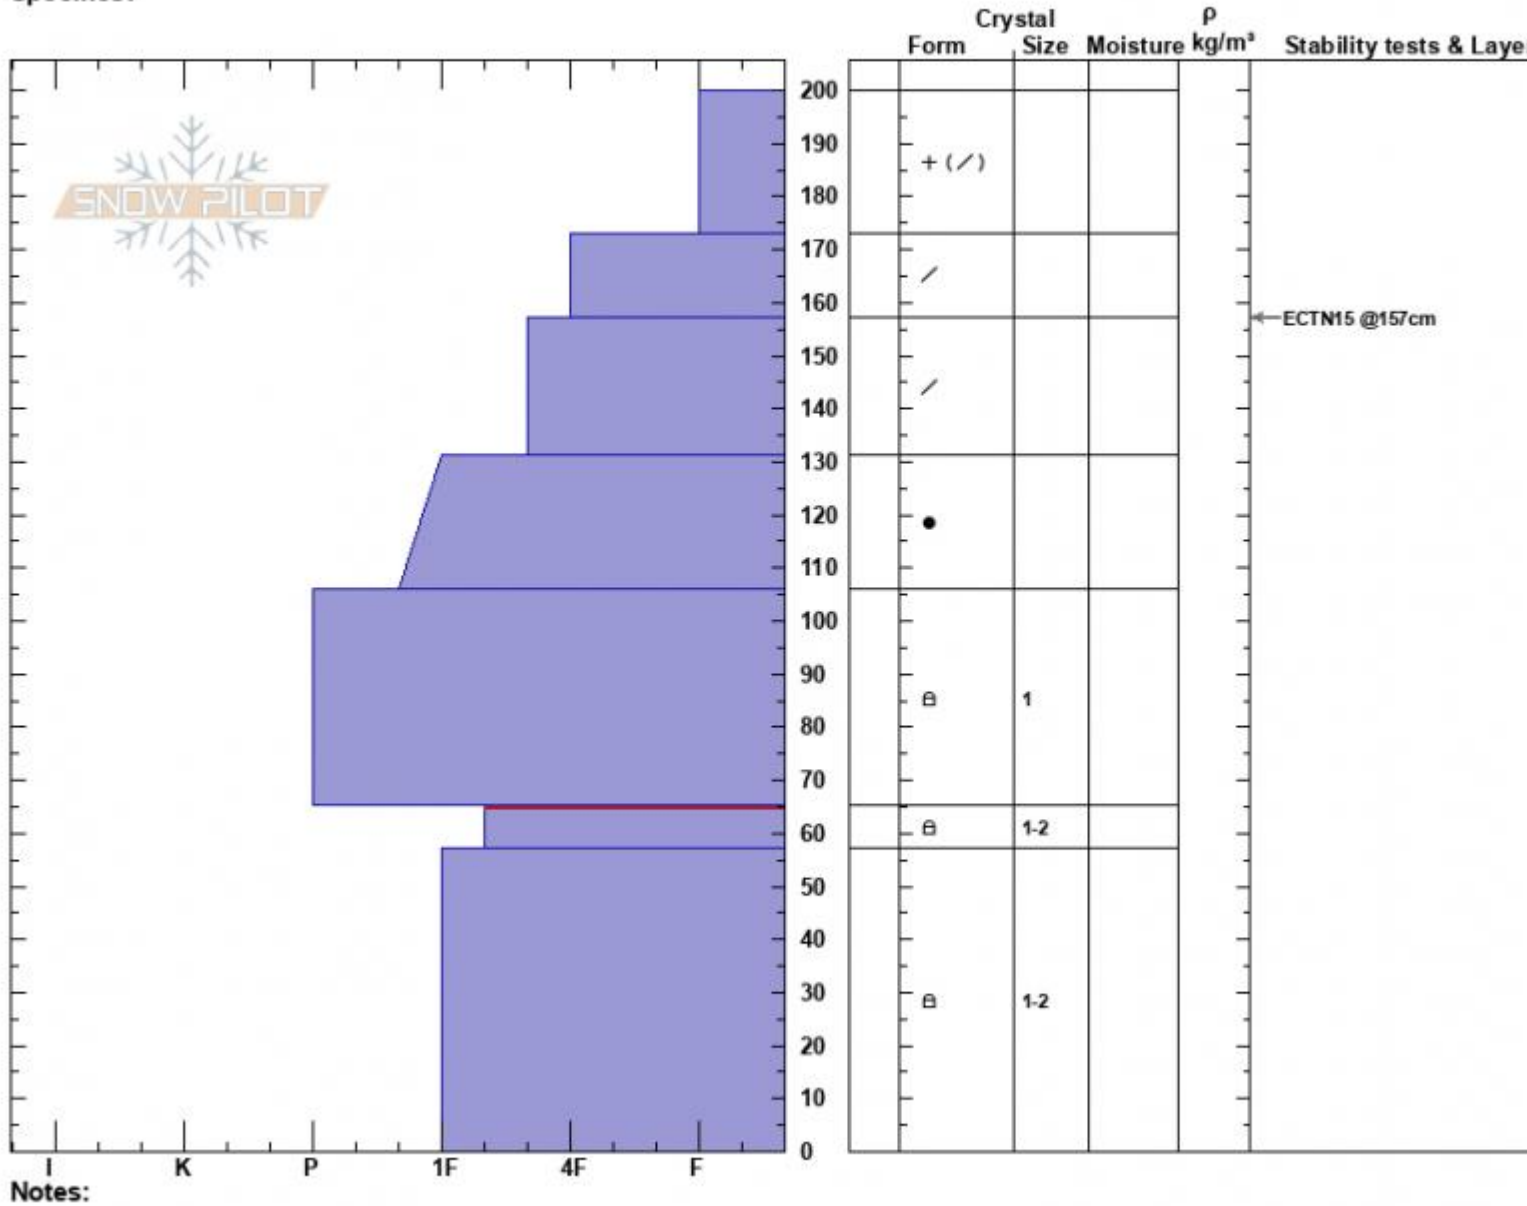

Below Windy Pass
 Gallatin Range-N
 MT
 Elevation: 8640 ft
 Aspect: 230°
 Specifics:

Dave Zinn
 01/14/2025 - 1:00pm
 Co-ord: 45.24063N, -111.11333W
 Slope Angle: 27°
 Wind Loading: no

Stability: Good
 Air Temperature:
 Sky Cover: CLR
 Precipitation: NO
 Wind: Calm

HS:200 Layer Notes:
 PF:75 65-57cm:Problematic layer

Advisory Region
 Northern Gallatin
 Longitude
 -111.14W
 Latitude
 45.29N
 Northern Gallatin, 2025-01-14