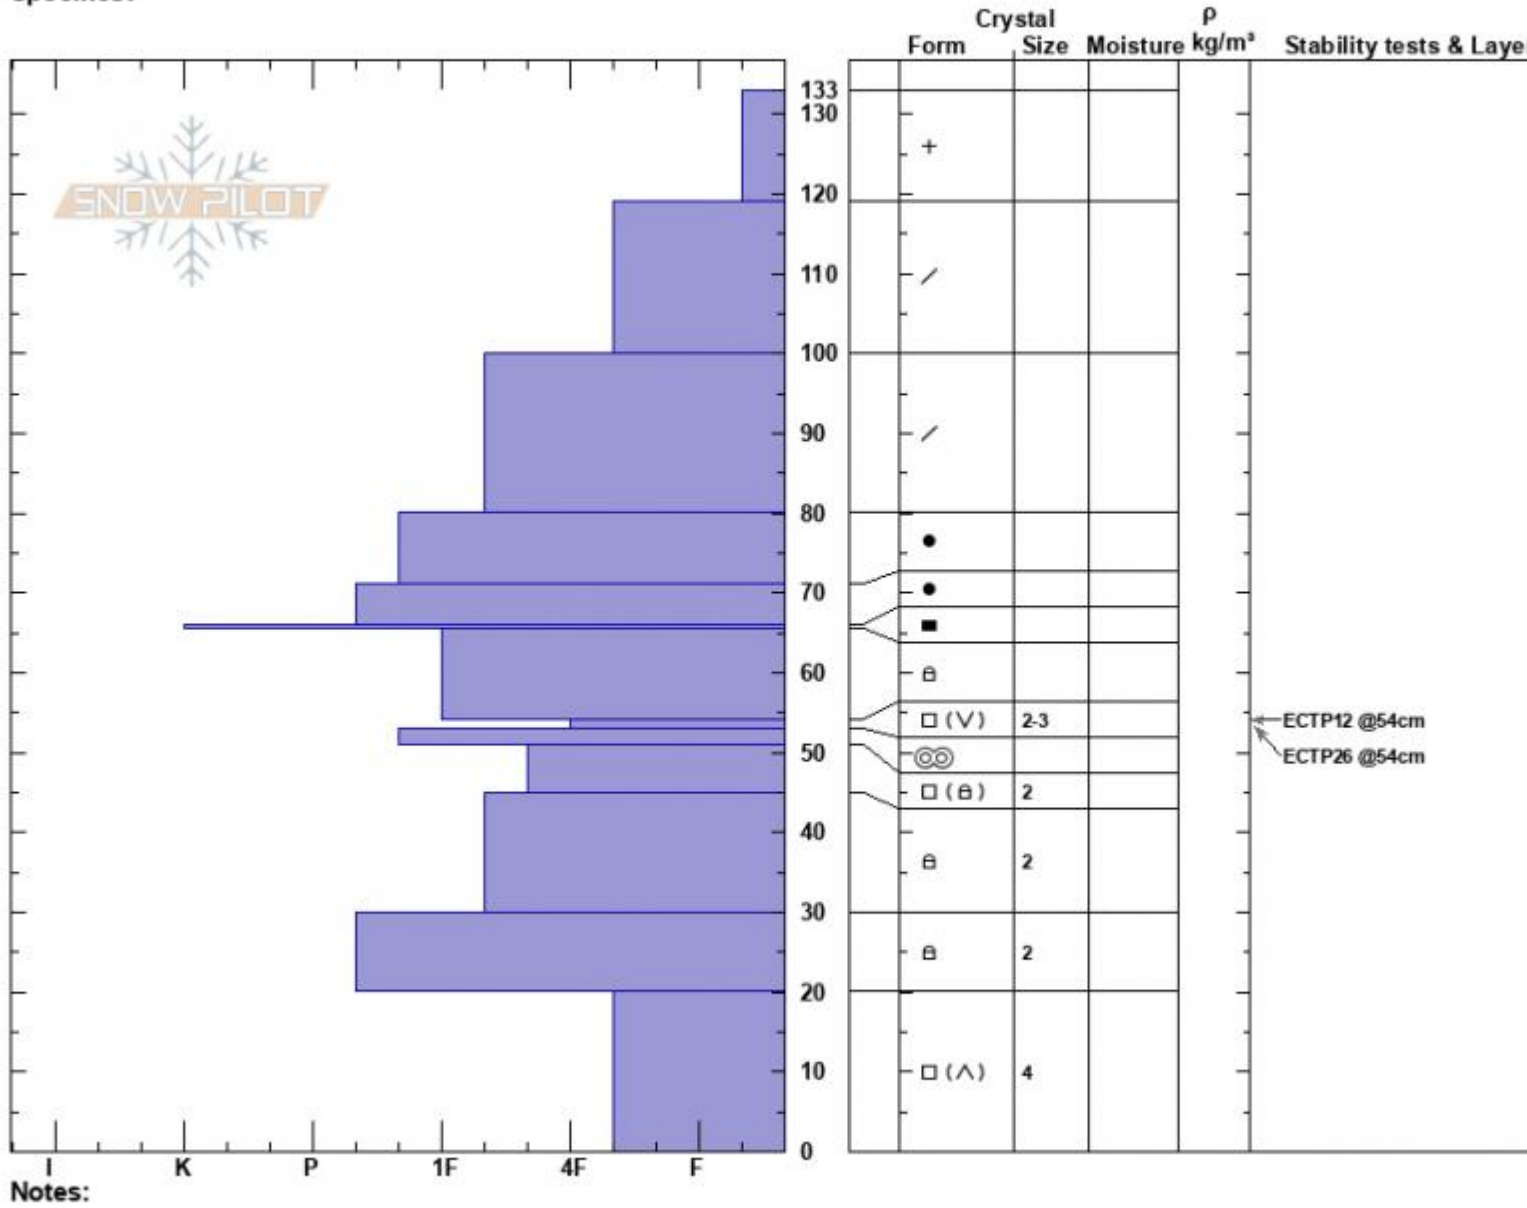

Sheep/Scotch Saddle  
 Cooke City  
 MT  
 Elevation: 9890 ft  
 Aspect: 215°  
 Specifics:

Alex Marienthal  
 01/02/2025 - 2:20am  
 Co-ord: 45.07482N, -109.93897W  
 Slope Angle: 28°  
 Wind Loading: no

Stability:  
 Air Temperature:  
 Sky Cover: OVC  
 Precipitation: S2  
 Wind: NW Moderate

HS:133 Layer Notes:  
 PF:53 54-53cm:Problematic layer

Advisory Region  
 Cooke City  
 Longitude  
 -109.96W  
 Latitude  
 45.05N  
 Cooke City, 2025-01-03