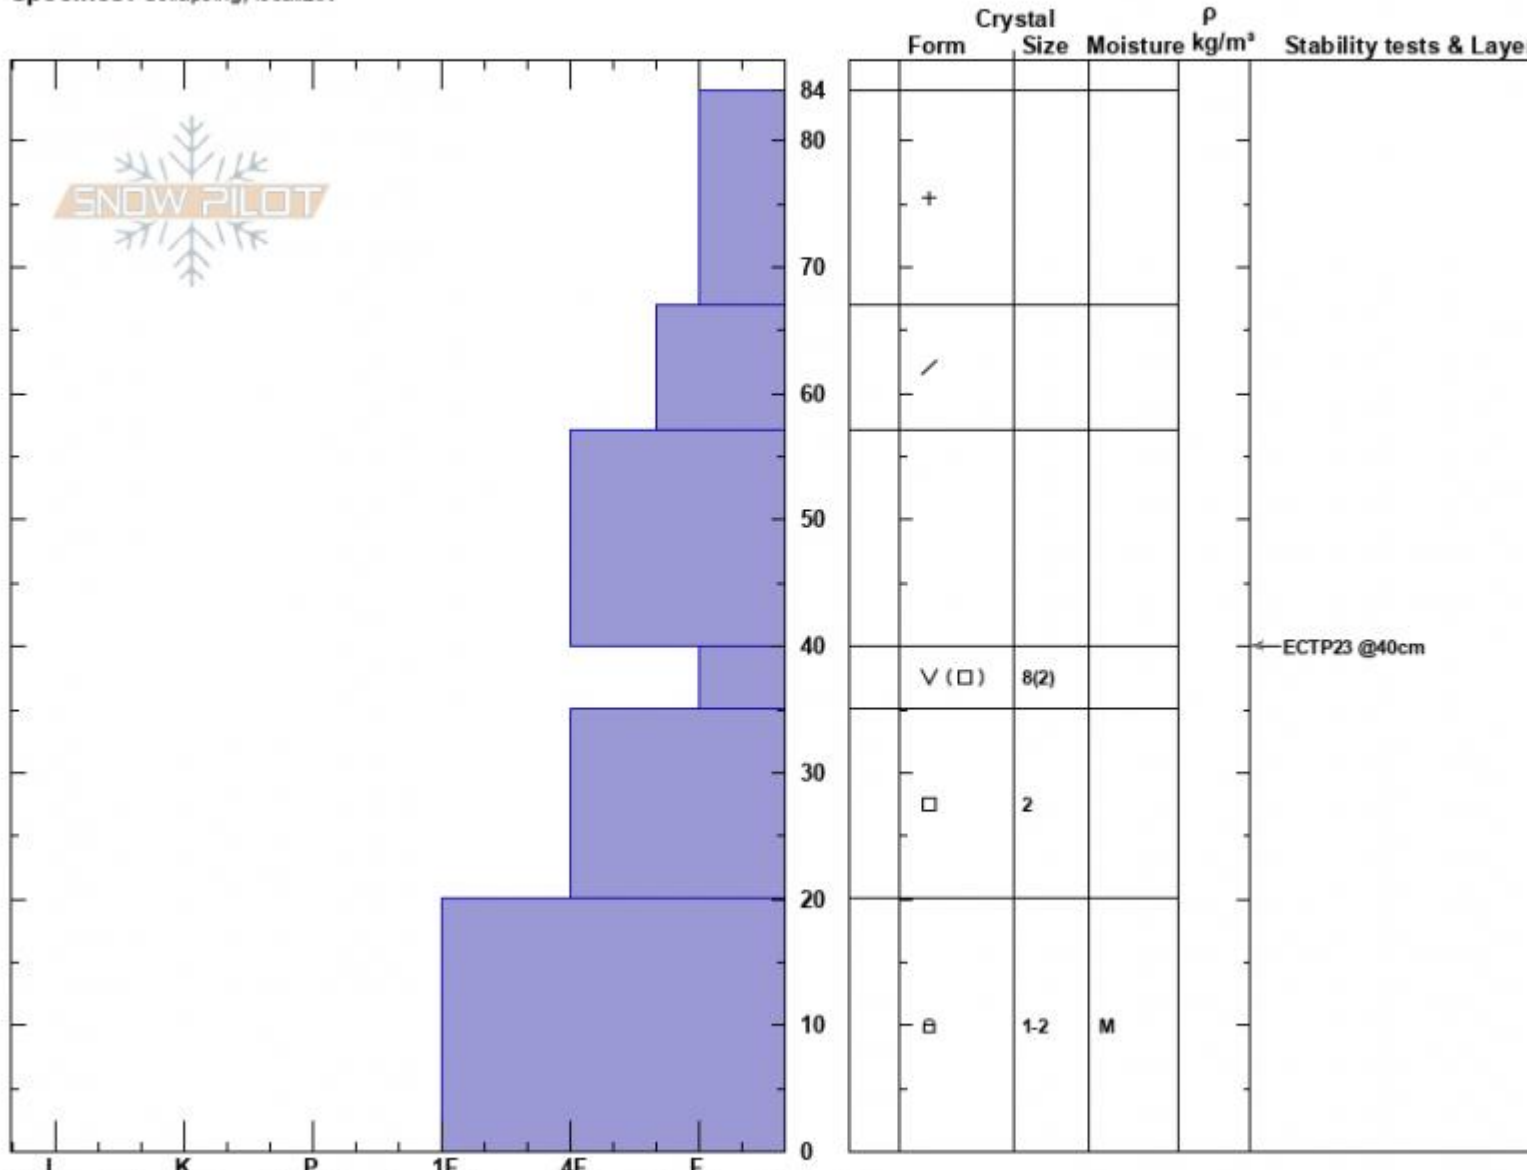

Lionhead - Marge
 Lionhead Range
 MT
 Elevation: 9050 ft
 Aspect: 60°
 Specifics: Collapsing, localizer

Alex Marienthal
 12/27/2024 - 12:32pm
 Co-ord: 44.71661N, -111.31904W
 Slope Angle: 18°
 Wind Loading: previous

Stability:
 Air Temperature:
 Sky Cover: OVC
 Precipitation: S-1
 Wind: W Light Breeze

HS:84
 PF:75
 Layer Notes:

Notes: Had a couple small, audible collapses between parking sleds and walking to pit.

Advisory Region
 Lionhead Range
 Longitude
 -111.32W
 Latitude
 44.72N
 Lionhead Range, 2024-12-28