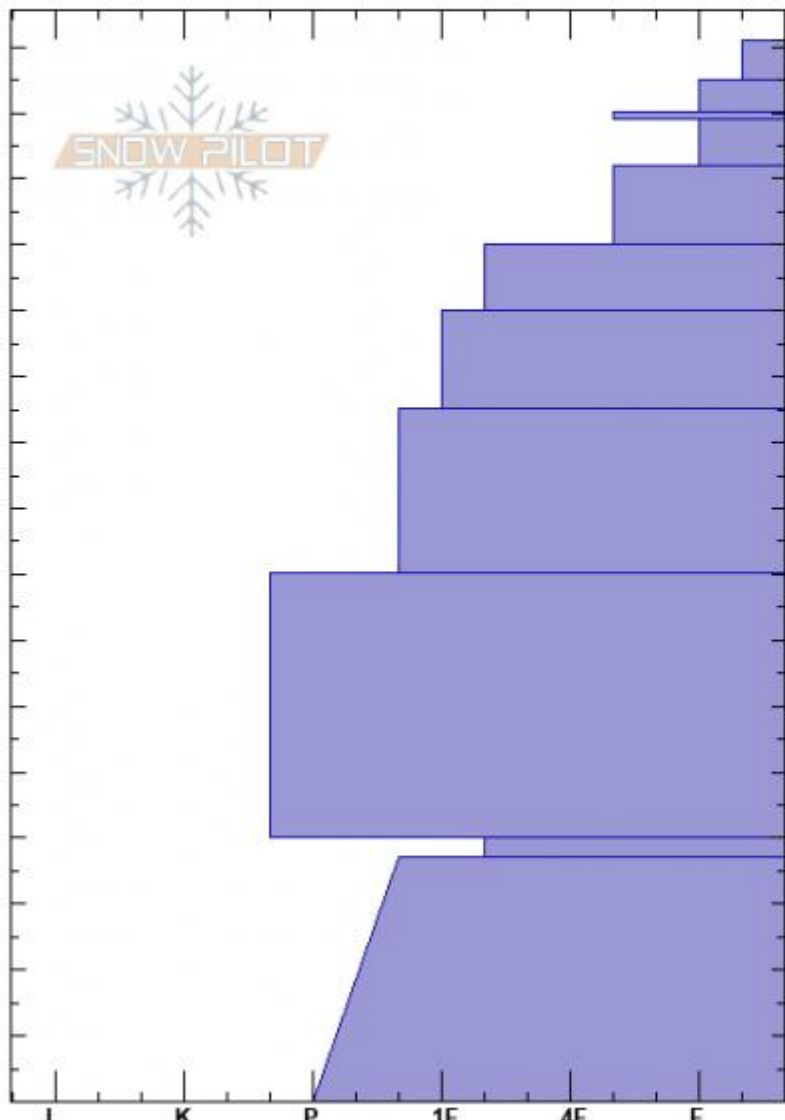

Refrigerator Chutes  
 Bridger Range  
 MT  
 Elevation: 8323 ft  
 Aspect: 2°  
 Specifics:

Haylee Darby  
 01/19/2025 - 11:50am  
 Co-ord: 45.82880N, -110.93216W  
 Slope Angle: 25°  
 Wind Loading: no

Stability:  
 Air Temperature: -14°C  
 Sky Cover: OVC  
 Precipitation: S1  
 Wind: W Calm

HS:161 Layer Notes:

Crystal Form	Crystal Size	Moisture	$\rho$ kg/m <sup>3</sup>	Stability tests & Layer
+				
+				
⊙ (⊘)				
/ (⊘)	(0.5)			
/				
•				
•				
•				
•	1-1.5			
⊖	2-3			
⊖	2			