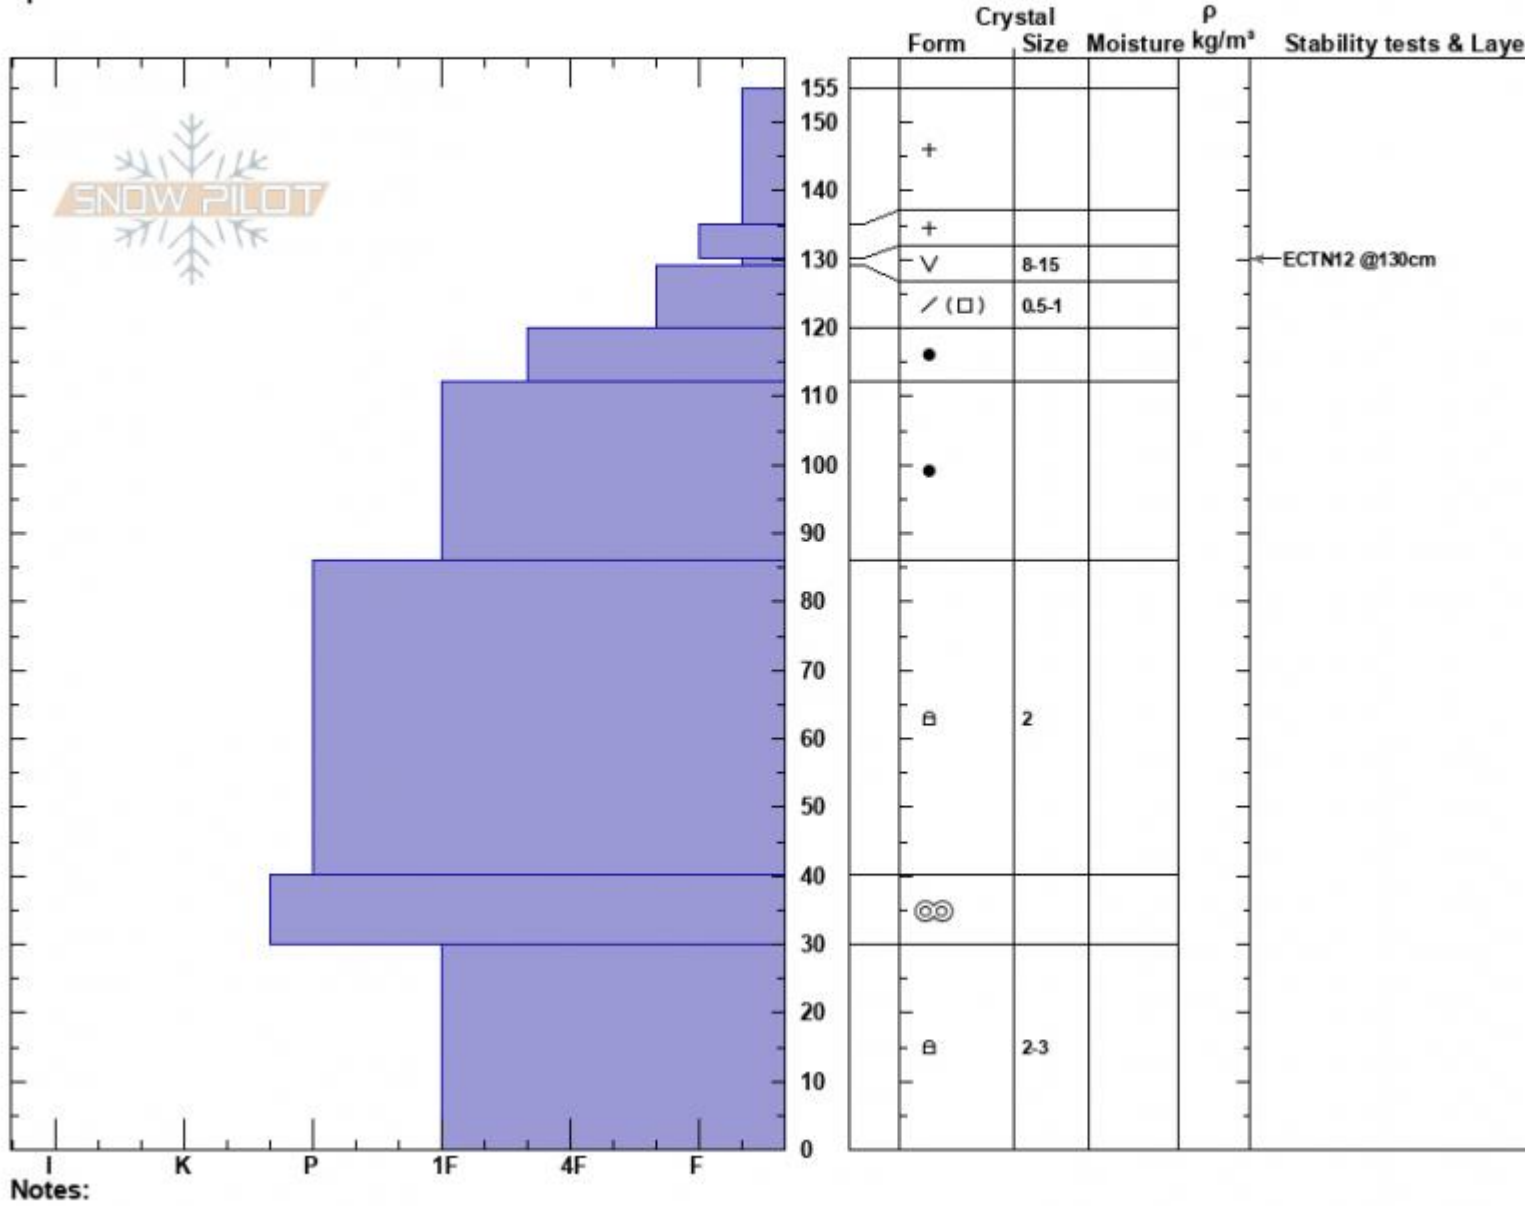

Bear Crk
 Madison Range-N
 MT
 Elevation: 9398 ft
 Aspect: 90°
 Specifics:

Alex Mariantal
 01/24/2025 - 1:00pm
 Co-ord: 45.18480N, -111.46670W
 Slope Angle: 12°
 Wind Loading:

Stability:
 Air Temperature:
 Sky Cover: OVC
 Precipitation: S1
 Wind: Calm

HS:155 Layer Notes:
 130-129cm: Problematic layer

Advisory Region
 Northern Madison
 Longitude
 -111.38W
 Latitude
 45.17N
 Northern Madison, 2025-01-24