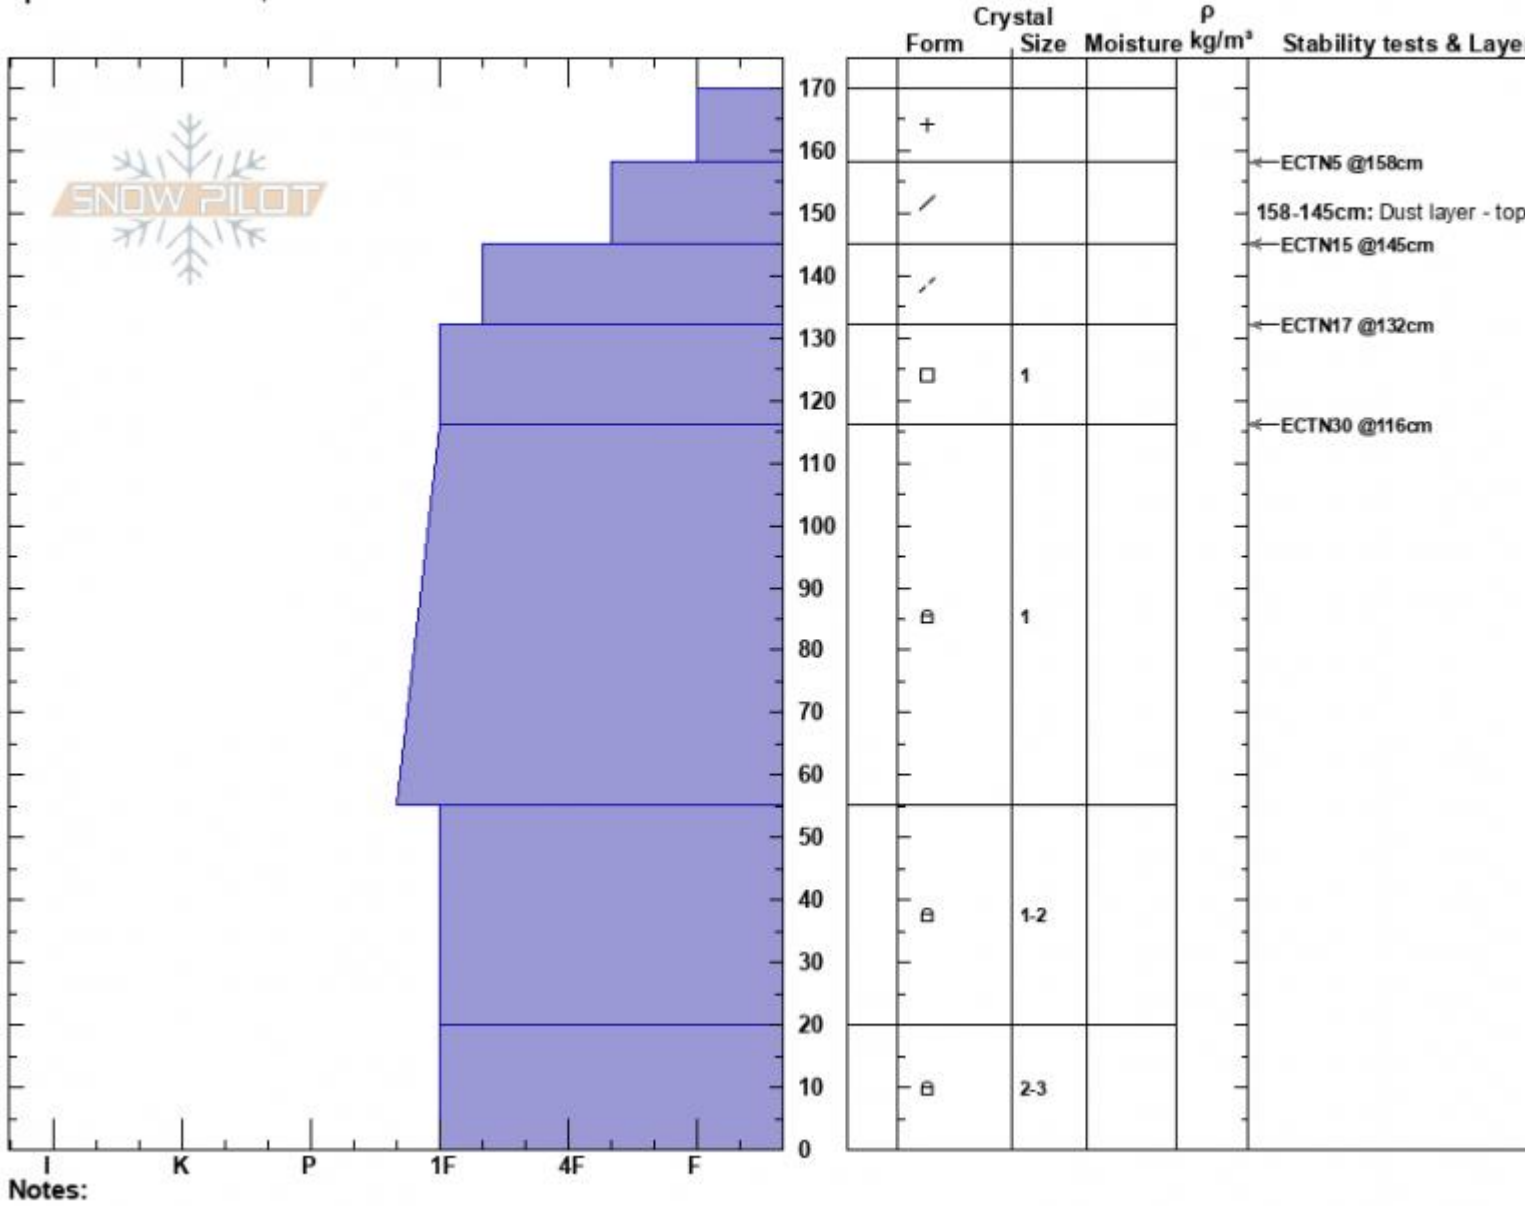

Blackmore Lowest Pitch  
 Gallatin Range-N  
 MT  
 Elevation: 8550 ft  
 Aspect: 20°  
 Specifics: We skied slope

Dave Zinn  
 02/06/2025 - 11:00am  
 Co-ord: 45.44694N, -110.98863W  
 Slope Angle: 20°  
 Wind Loading: no

Stability: Good  
 Air Temperature:  
 Sky Cover: OVC  
 Precipitation: NO  
 Wind: W Moderate

HS:170 Layer Notes:  
 PF:25 158-145cm: Dust layer - top of lay

Advisory Region  
 Northern Gallatin  
 Longitude  
 -111.00W  
 Latitude  
 45.44N  
 Northern Gallatin, 2025-02-06