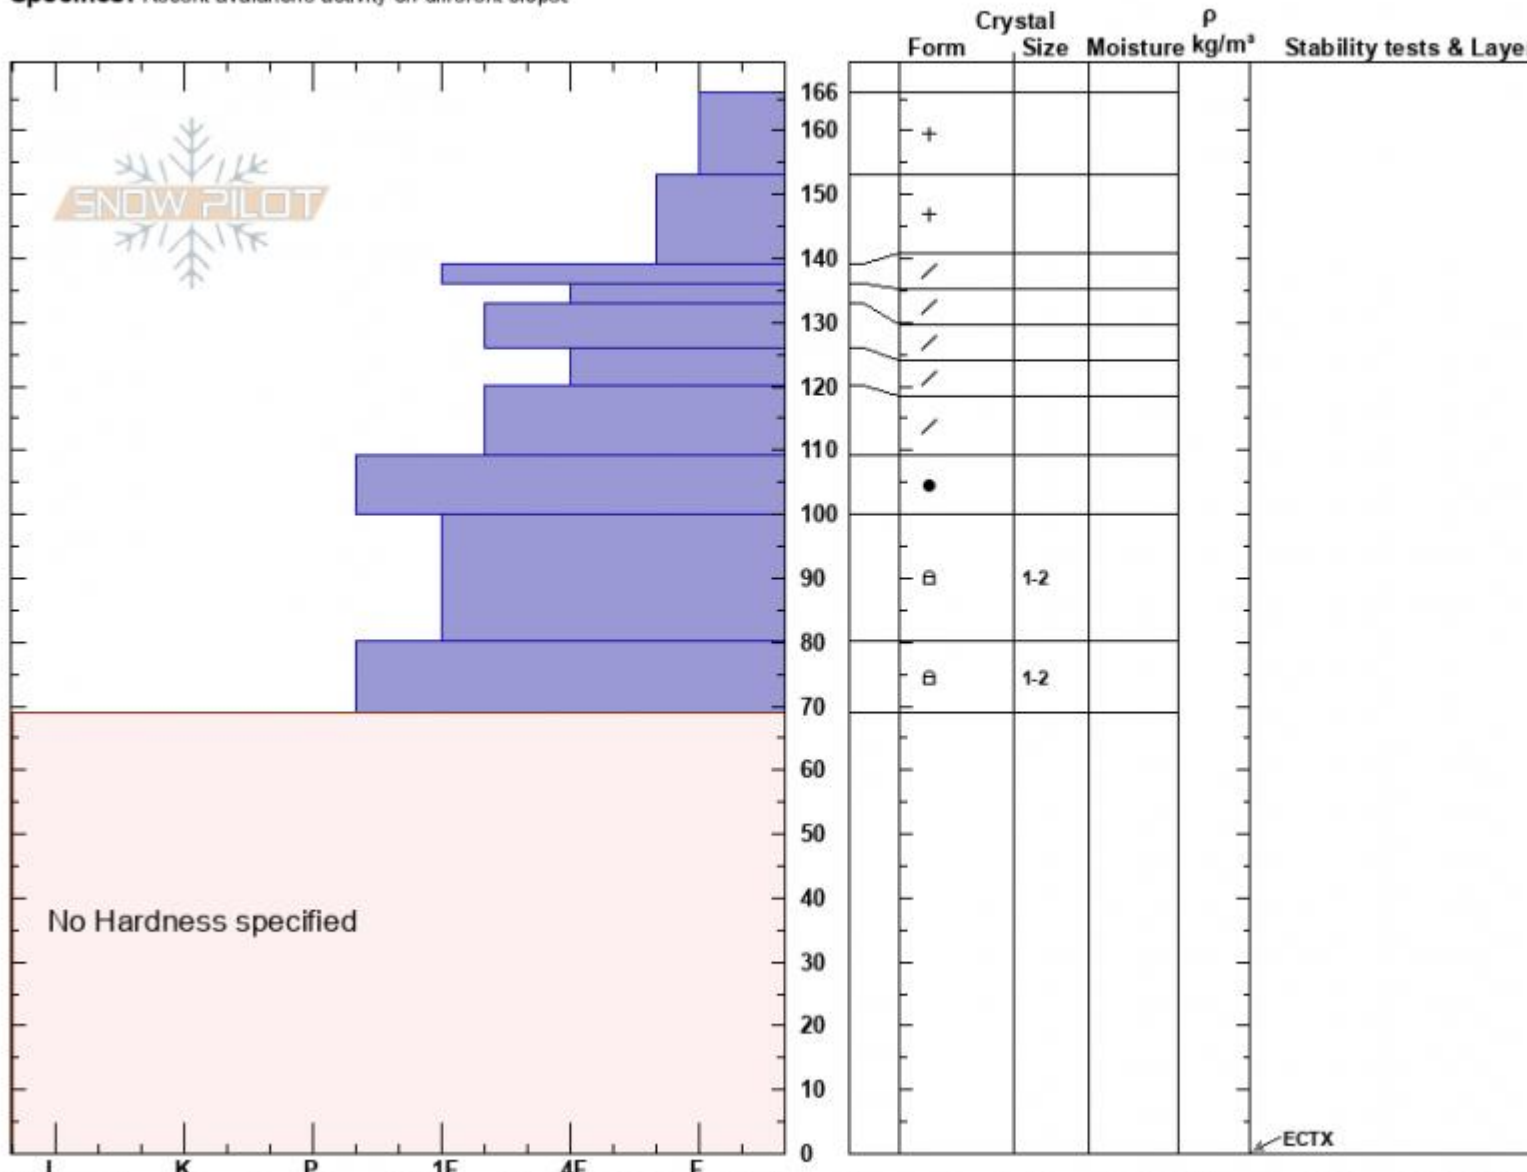

Mt. Abundance, S.shldr  
 Cooke City  
 MT  
 Elevation: 9251 ft  
 Aspect: 170°  
 Specifics: Recent avalanche activity on different slopes

Alex Marienthal  
 02/09/2025 - 12:25pm  
 Co-ord: 45.06501N, -110.01150W  
 Slope Angle: 15°  
 Wind Loading: no

Stability:  
 Air Temperature:  
 Sky Cover: SCT  
 Precipitation: NO  
 Wind: W Moderate

HS:166  
 PF:60  
 Layer Notes: 153-139cm:Problematic layer

Notes: We saw natural wind slabs on Wolverine, R1-D1.5, 8-12" deep x 50' wide, and two snowboarders triggered wind slabs on Scotch Bonnet, R1-D2, 12"

Advisory Region  
 Cooke City  
 Longitude  
 -109.95W

Latitude

45.07N

Cooke City, 2025-02-10