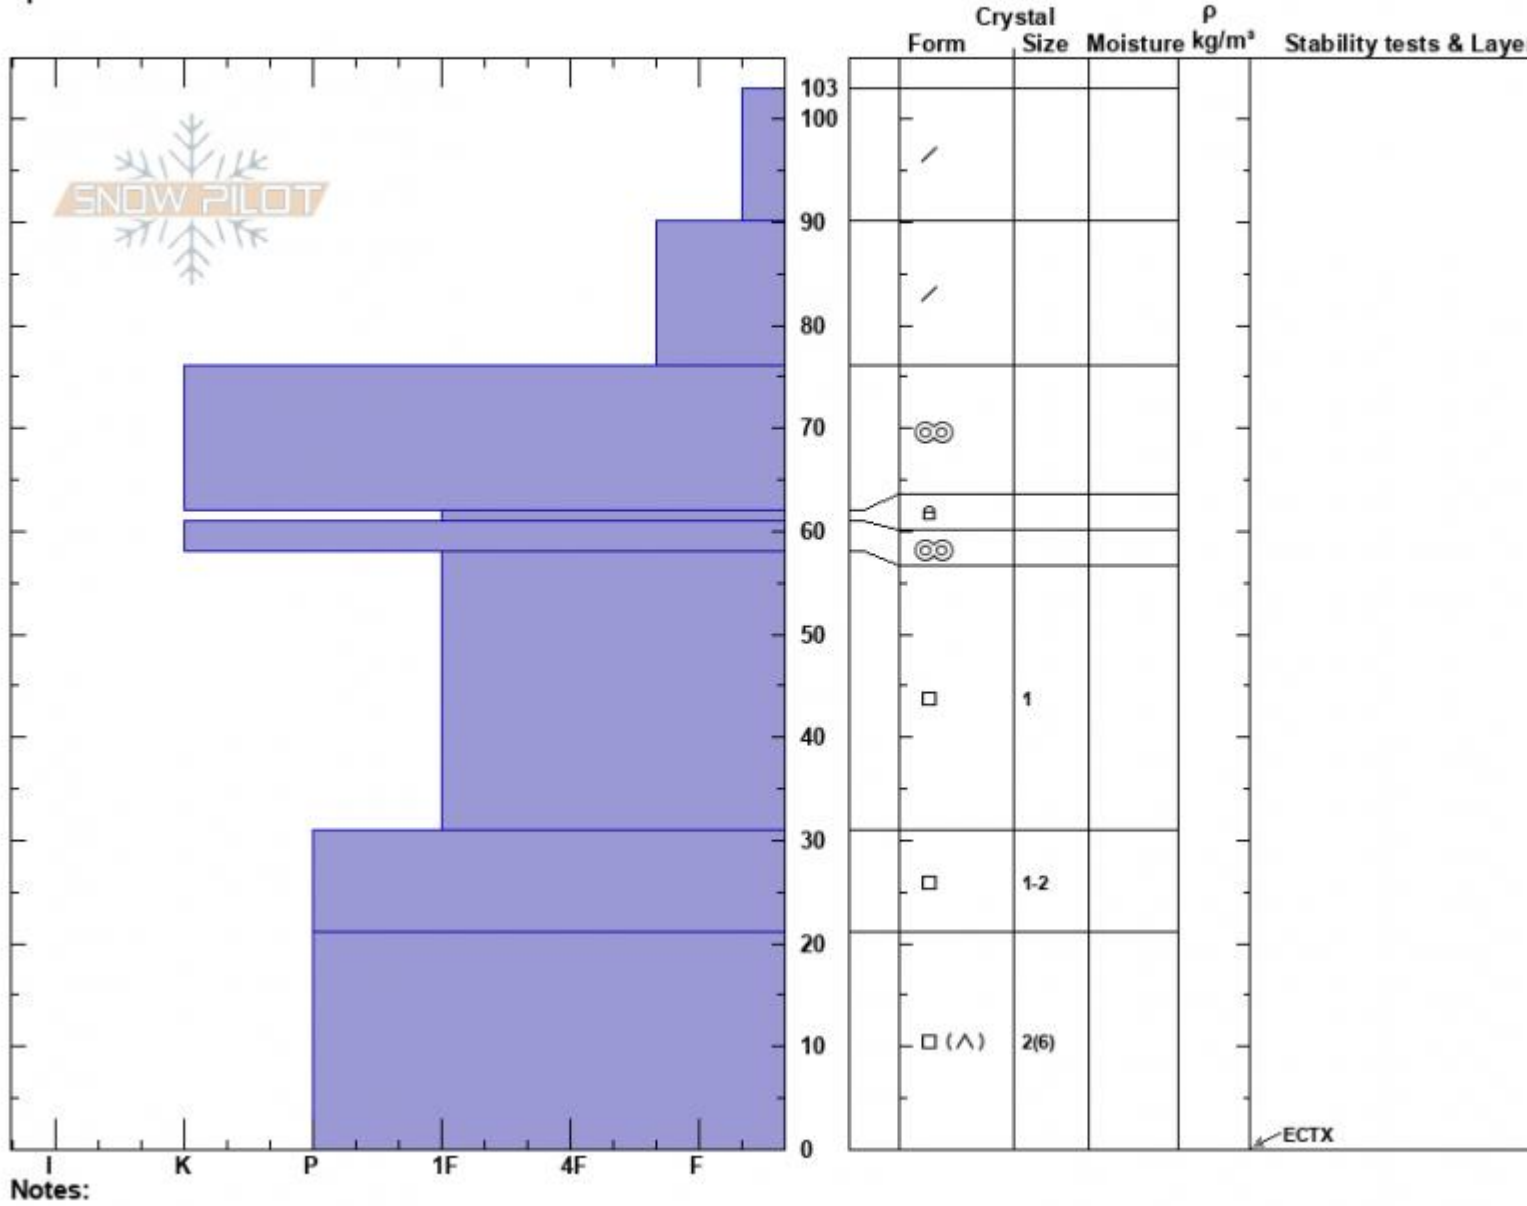

Deer Creek S Face
 Madison Range-N
 MT
 Elevation: 7680 ft
 Aspect: 180°
 Specifics:

Haylee Darby
 02/10/2025 - 12:00pm
 Co-ord: 45.31672N, -111.22061W
 Slope Angle: 25°
 Wind Loading: no

Stability:
 Air Temperature:
 Sky Cover: SCT
 Precipitation: NO
 Wind:

HS:103
 PF:50
 Layer Notes:

Advisory Region
 Northern Madison
 Longitude
 -111.21W

Latitude

45.30N

Northern Madison, 2025-02-10