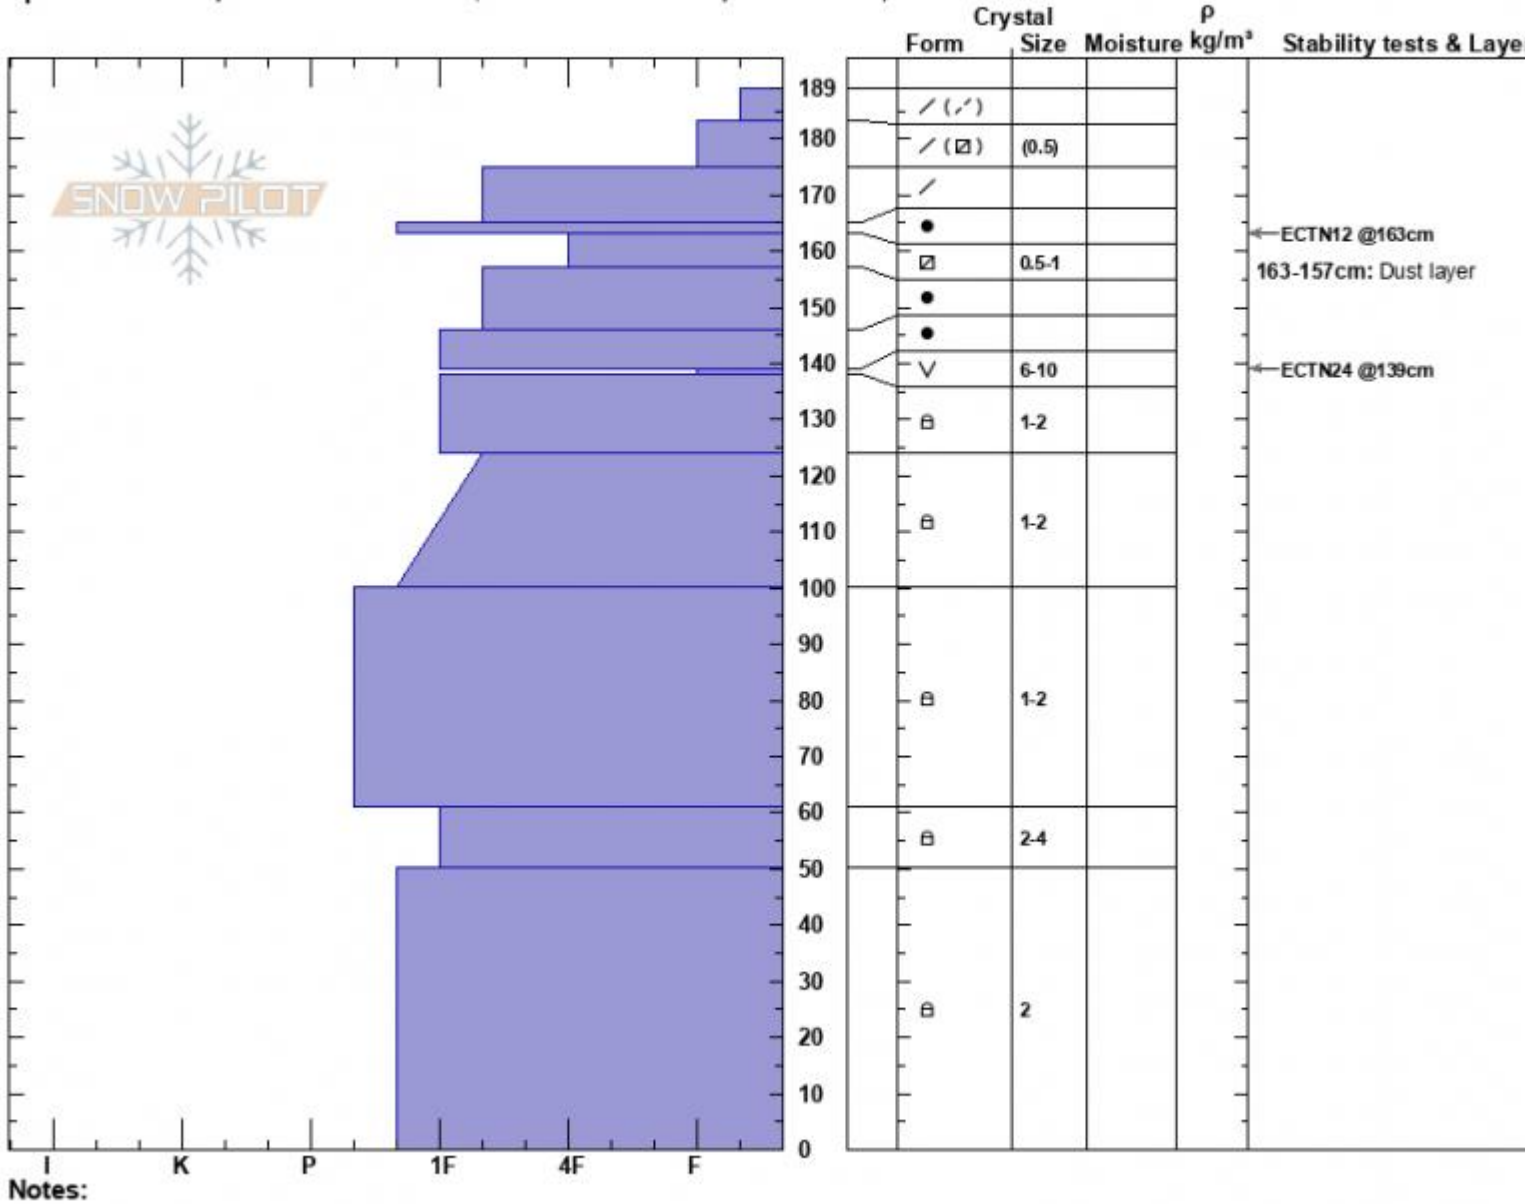

Sunlight Avalanche
 Madison Range-S
 MT
 Elevation: 9130 ft
 Aspect: 80°
 Specifics: Pit is adjacent to avalanche: crown; Recent avalanche activity on different slopes

Dave Zinn
 02/13/2025 - 11:30am
 Co-ord: 44.96913N, -111.30240W
 Slope Angle: 35°
 Wind Loading: previous

Stability: Fair
 Air Temperature: -14°C
 Sky Cover: SCT
 Precipitation: NO
 Wind: SW Light Breeze

HS:189
 PF:80
 Layer Notes:
 163-157cm: Dust layer
 139-138cm: Problematic layer

Advisory Region
 Southern Madison
 Longitude
 -111.27W
 Latitude
 45.06N

Avalanche Details: [Persistent Slab Avalanches in Taylor Fork Southern Madison, 2025-02-13](#)