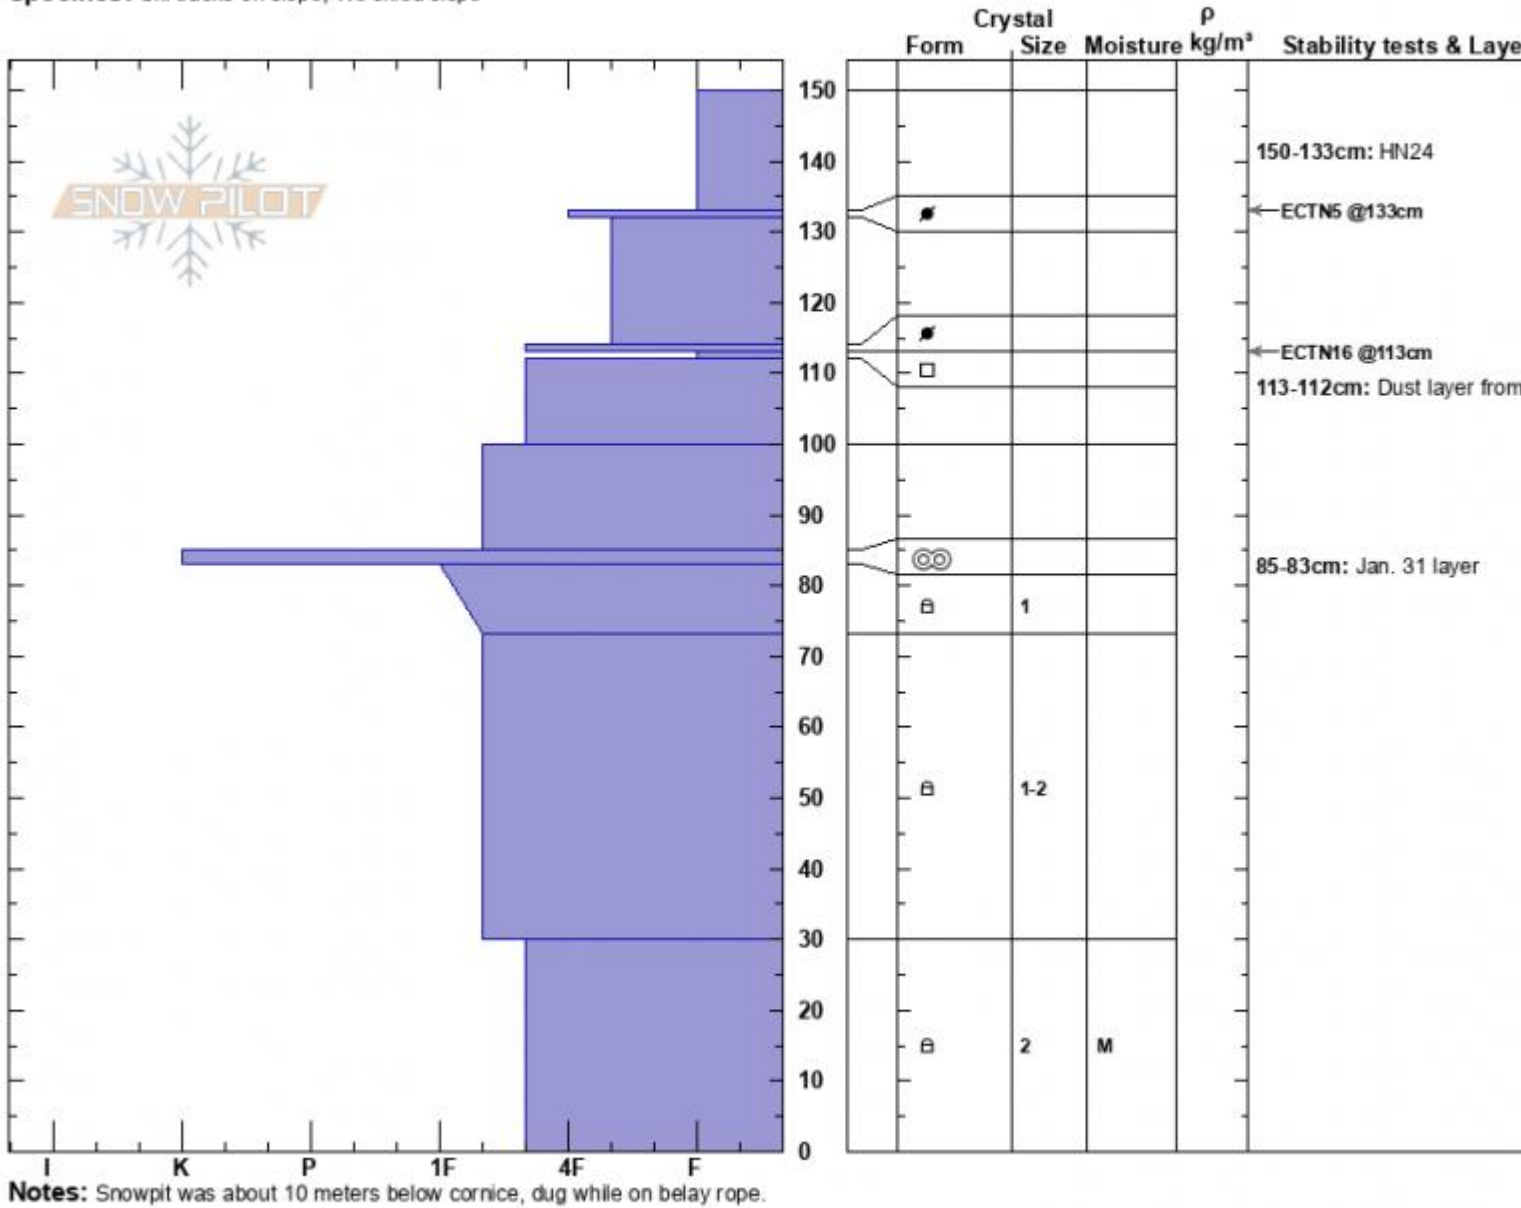

Town Hill, Main Gully  
 Beartooths  
 MT  
 Elevation: 8400 ft  
 Aspect: 108°  
 Specifics: Ski tracks on slope; We skied slope

Beau Fredlund  
 02/14/2025 - 3:00pm  
 Co-ord: 45.02545N, -109.93602E  
 Slope Angle: 33°  
 Wind Loading:

Stability:  
 Air Temperature:  
 Sky Cover:  
 Precipitation:  
 Wind: W Light Breeze

HS:150  
**Layer Notes:**  
 150-133cm: HN24  
 113-112cm: Dust layer from Feb.  
 113-112cm: Problematic layer  
 85-83cm: Jan. 31 layer

Feb. 3rd dust layer appears to have faceted out more during previous 4 days of below 0F temps.

Advisory Region  
 Cooke City  
 Longitude  
 -109.94W  
 Latitude  
 45.03N  
 Cooke City, 2025-02-14