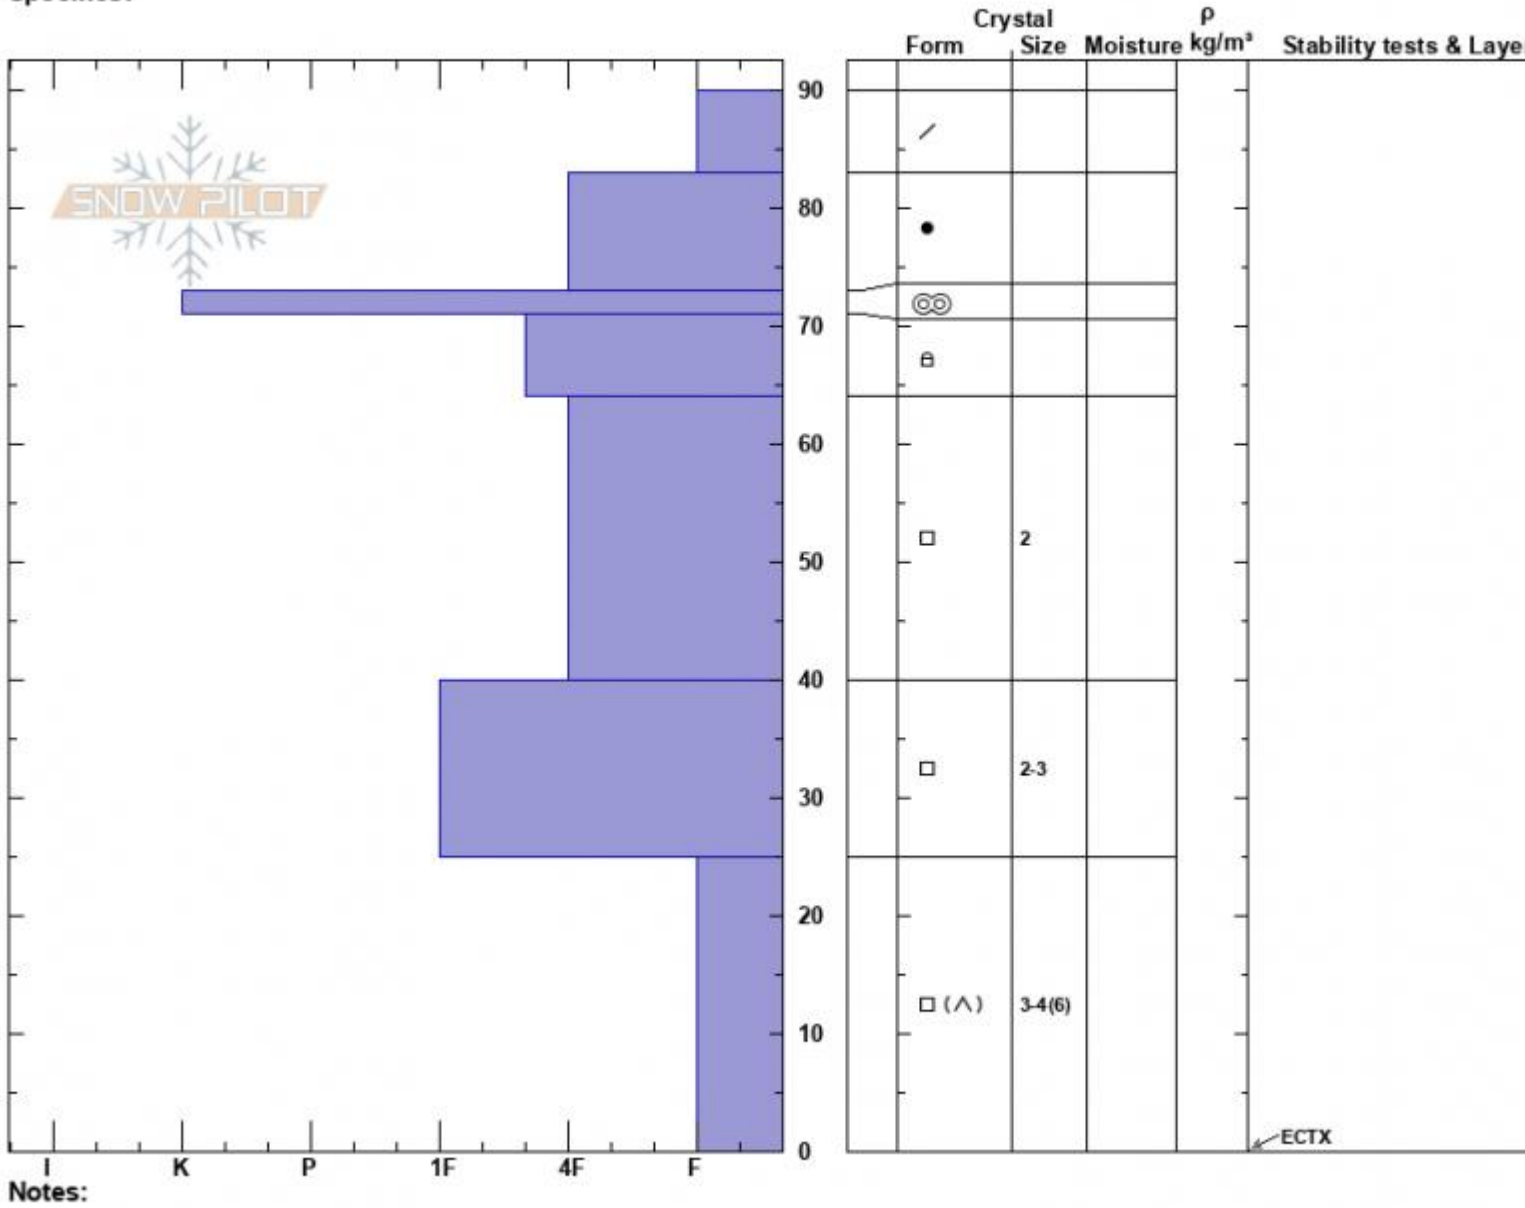

Specimen Creek  
 Gallatin Range-S  
 MT  
 Elevation: 8100 ft  
 Aspect: 275°  
 Specifics:

Haylee Darby  
 02/14/2025 - 2:00pm  
 Co-ord: 45.03233N, -111.06006W  
 Slope Angle: 20°  
 Wind Loading: no

Stability:  
 Air Temperature: -1°C  
 Sky Cover: BKN  
 Precipitation: NO  
 Wind: S Light Breeze

Layer Notes:

HS:90  
 PF:80  
 PS:15

Advisory Region  
 Southern Gallatin  
 Longitude  
 -111.05W  
 Latitude  
 45.03N  
 Southern Gallatin, 2025-02-14