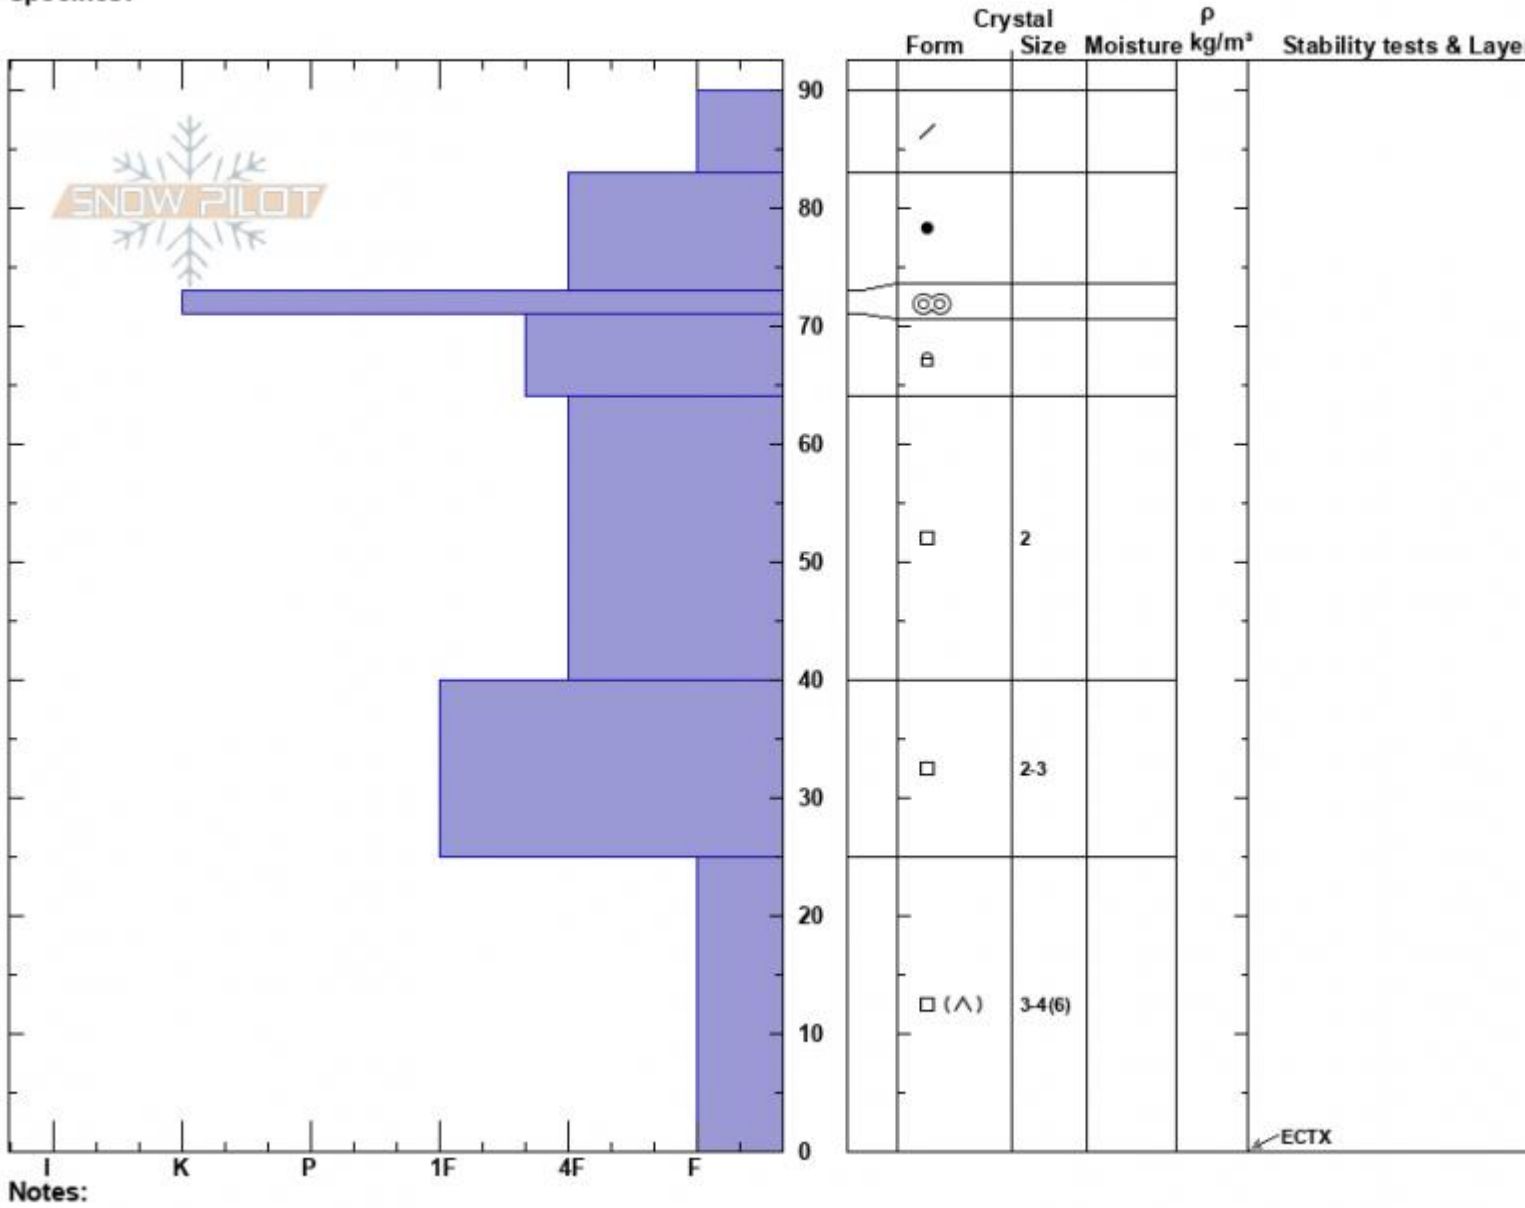

Specimen Creek
 Gallatin Range-S
 MT
 Elevation: 8100 ft
 Aspect: 275°
 Specifics:

Haylee Darby
 02/14/2025 - 2:00pm
 Co-ord: 45.03233N, -111.06006W
 Slope Angle: 20°
 Wind Loading: no

Stability:
 Air Temperature: -1°C
 Sky Cover: BKN
 Precipitation: NO
 Wind: S Light Breeze

HS:90
 PF:80
 PS:15
 Layer Notes:

Notes:
 Advisory Region
 Southern Gallatin
 Longitude
 -111.05W
 Latitude
 45.03N
 Southern Gallatin, 2025-02-14