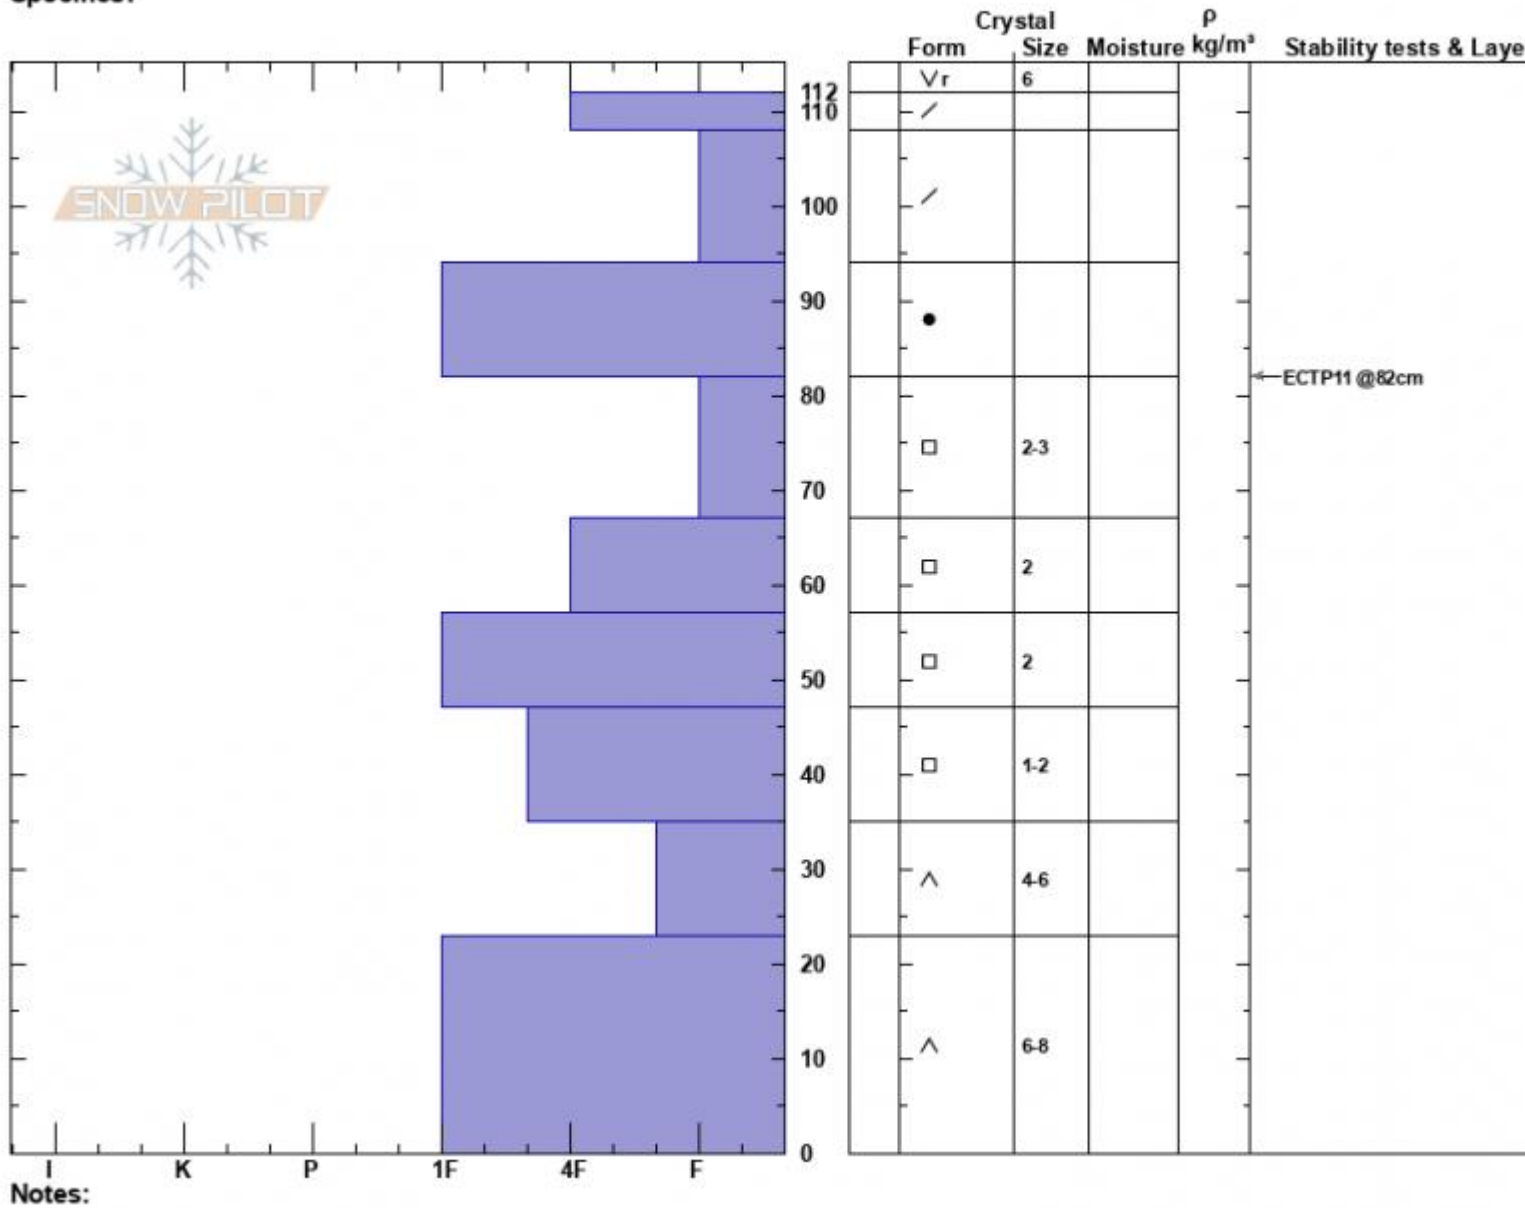

Sunlight Basin
 Madison Range-S
 MT
 Elevation: 9482 ft
 Aspect: 110°
 Specifics:

Haylee Darby
 02/21/2025 - 11:00am
 Co-ord: 44.97509N, -111.31389W
 Slope Angle: 27°
 Wind Loading: no

Stability:
 Air Temperature:
 Sky Cover: CLR
 Precipitation: NO
 Wind: S Light Breeze

HS:112
 PF:90
 Layer Notes:

Advisory Region
 Southern Madison
 Longitude
 -111.27W
 Latitude
 45.06N
 Southern Madison, 2025-02-21