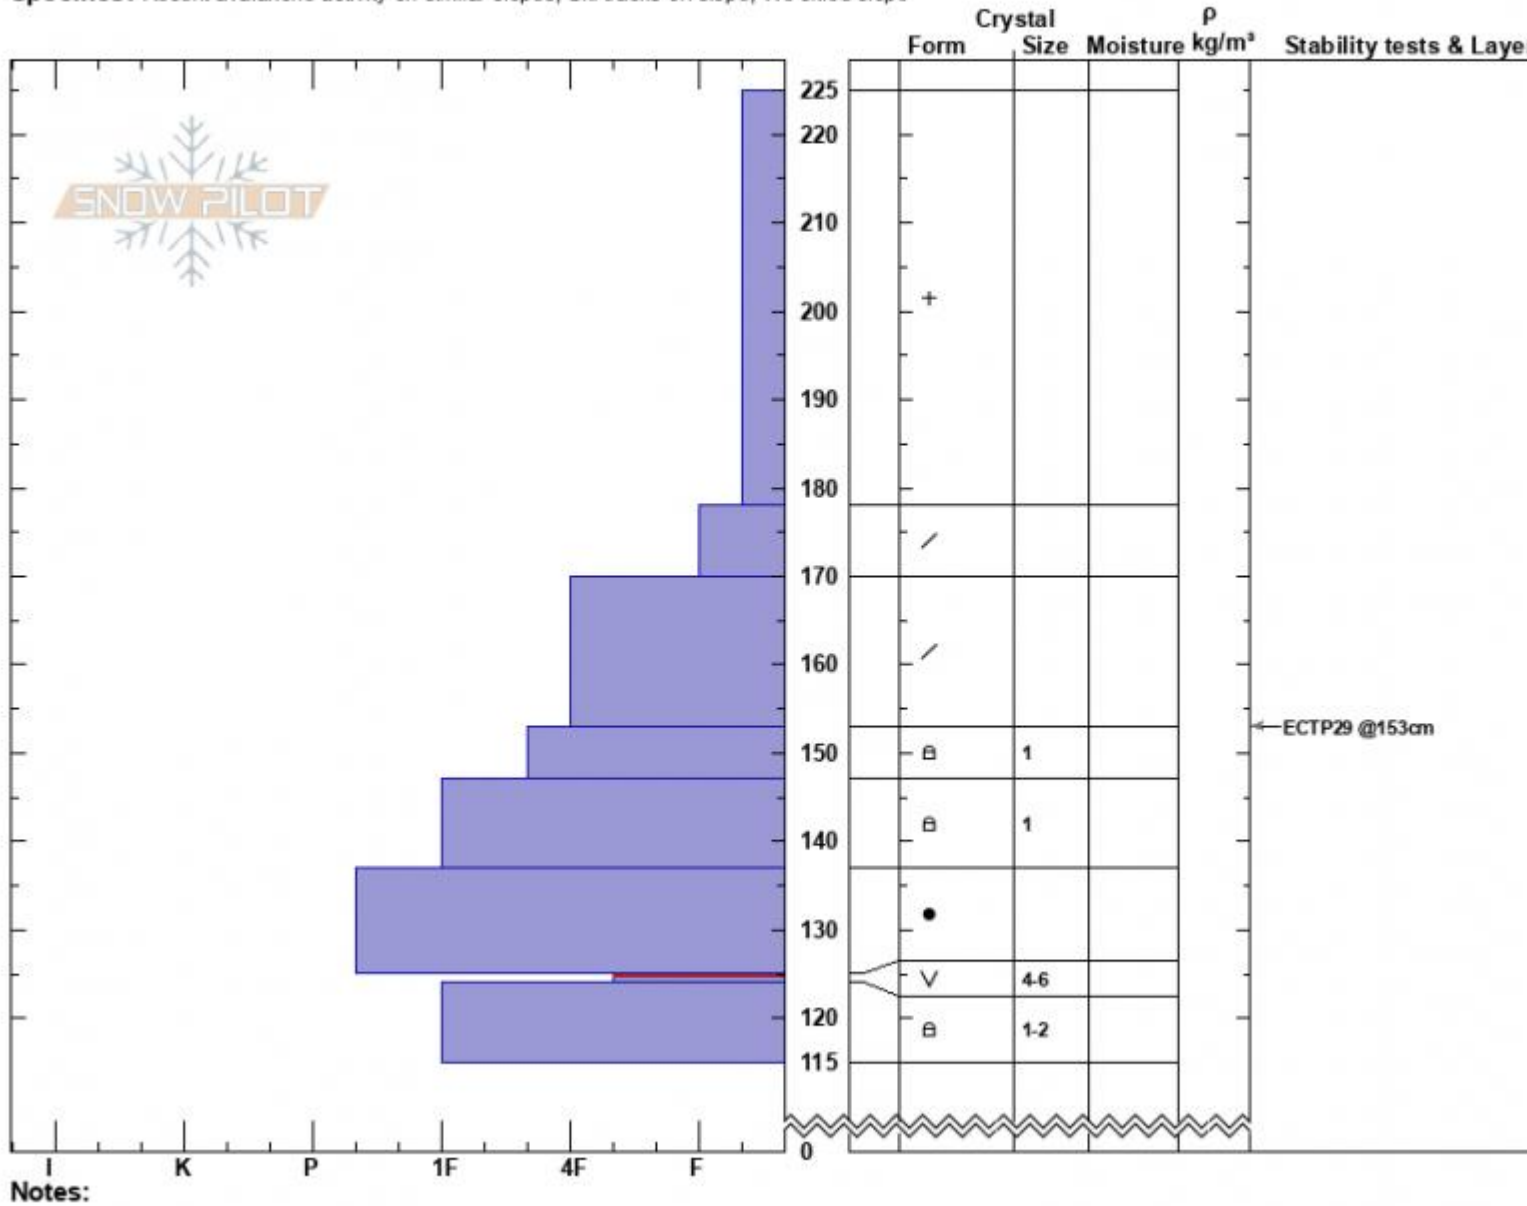

Bear Spankys
 Madison Range-N
 MT
 Elevation: 9150 ft
 Aspect: 80°

Dave Zinn
 02/16/2025 - 12:30pm
 Co-ord: 45.32419N, -111.38117W
 Slope Angle: 22°
 Wind Loading: no

Stability: Good
 Air Temperature:
 Sky Cover: OVC
 Precipitation: S1
 Wind: Calm

HS:225
 PF:75
 Layer Notes:
 125-124cm: Problematic layer

Specifics: Recent avalanche activity on similar slopes; Ski tracks on slope; We skied slope

Notes:
 Advisory Region
 Northern Madison
 Longitude
 -111.38W
 Latitude
 45.35N
 Northern Madison, 2025-02-16