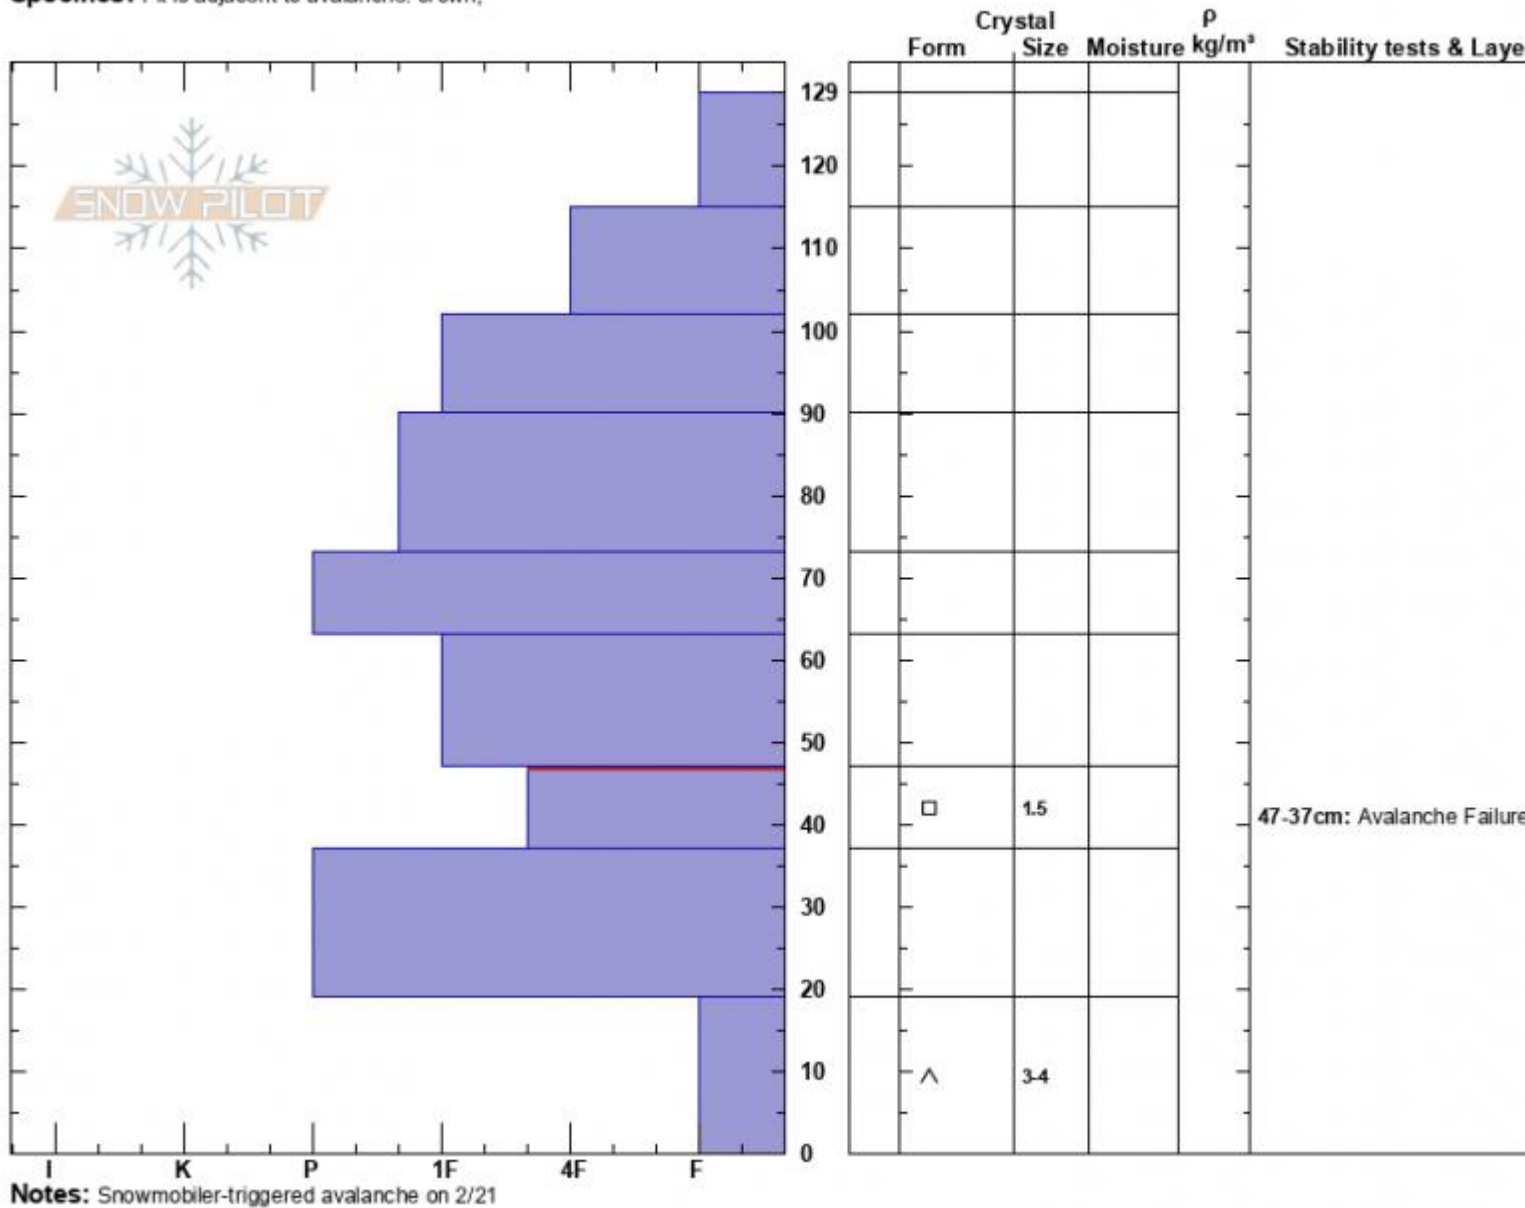

Teepee Basin Avalanche
 Madison Range-S
 MT
 Elevation: 9300 ft
 Aspect: 60°
 Specifics: Pit is adjacent to avalanche: crown;

Dave Zinn
 02/23/2025 - 11:30am
 Co-ord: 44.90808N, -111.19182W
 Slope Angle: 38°
 Wind Loading: no

Stability: Fair
 Air Temperature:
 Sky Cover: OVC
 Precipitation: S-1
 Wind: Calm

HS:129
 PF:75
 Layer Notes:
 47-37cm: Avalanche Failure
 47-37cm: Problematic layer

Advisory Region
 Southern Madison
 Longitude
 -111.19W
 Latitude
 44.90N
 Southern Madison, 2025-02-23